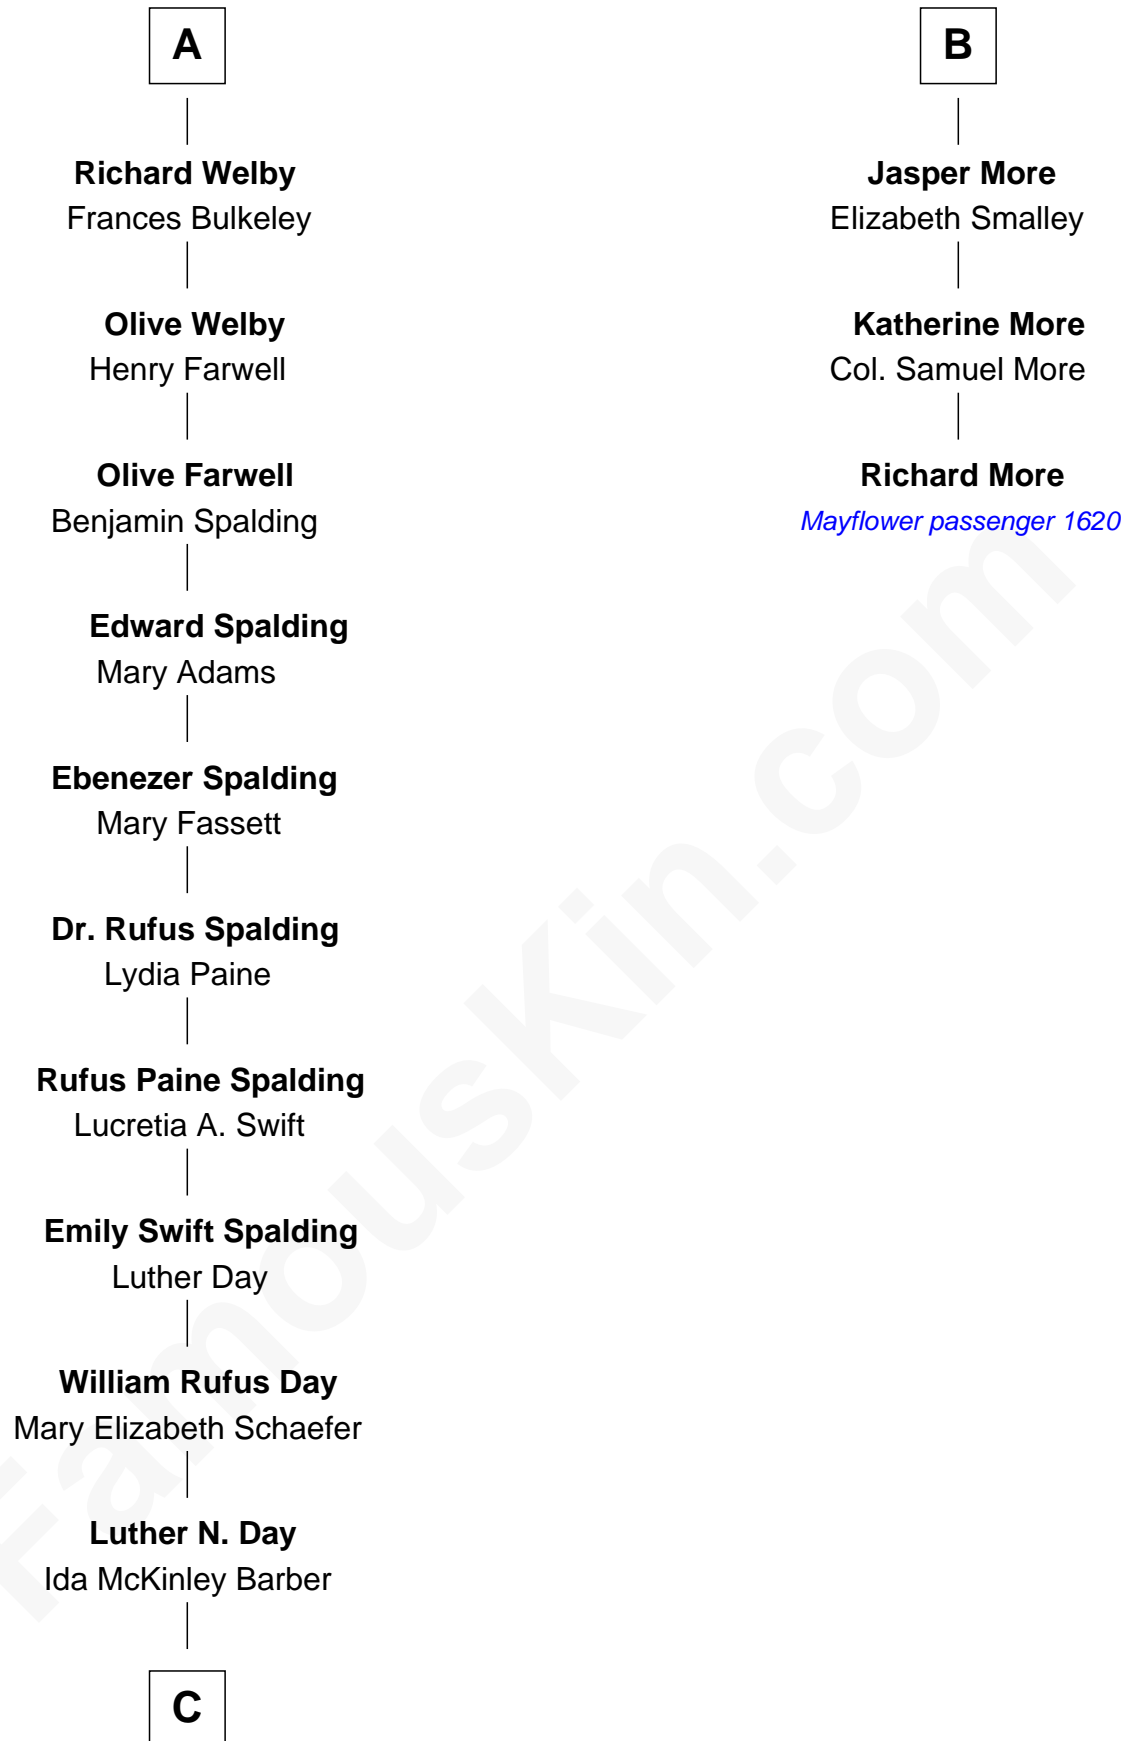

FamousKin.com Relationship Chart of

Anna Gunn

TV and Movie Actress

9th cousin 10 times removed of

Richard More

(c1614 - c1696) Mayflower passenger 1620

MAYFLOWER

C