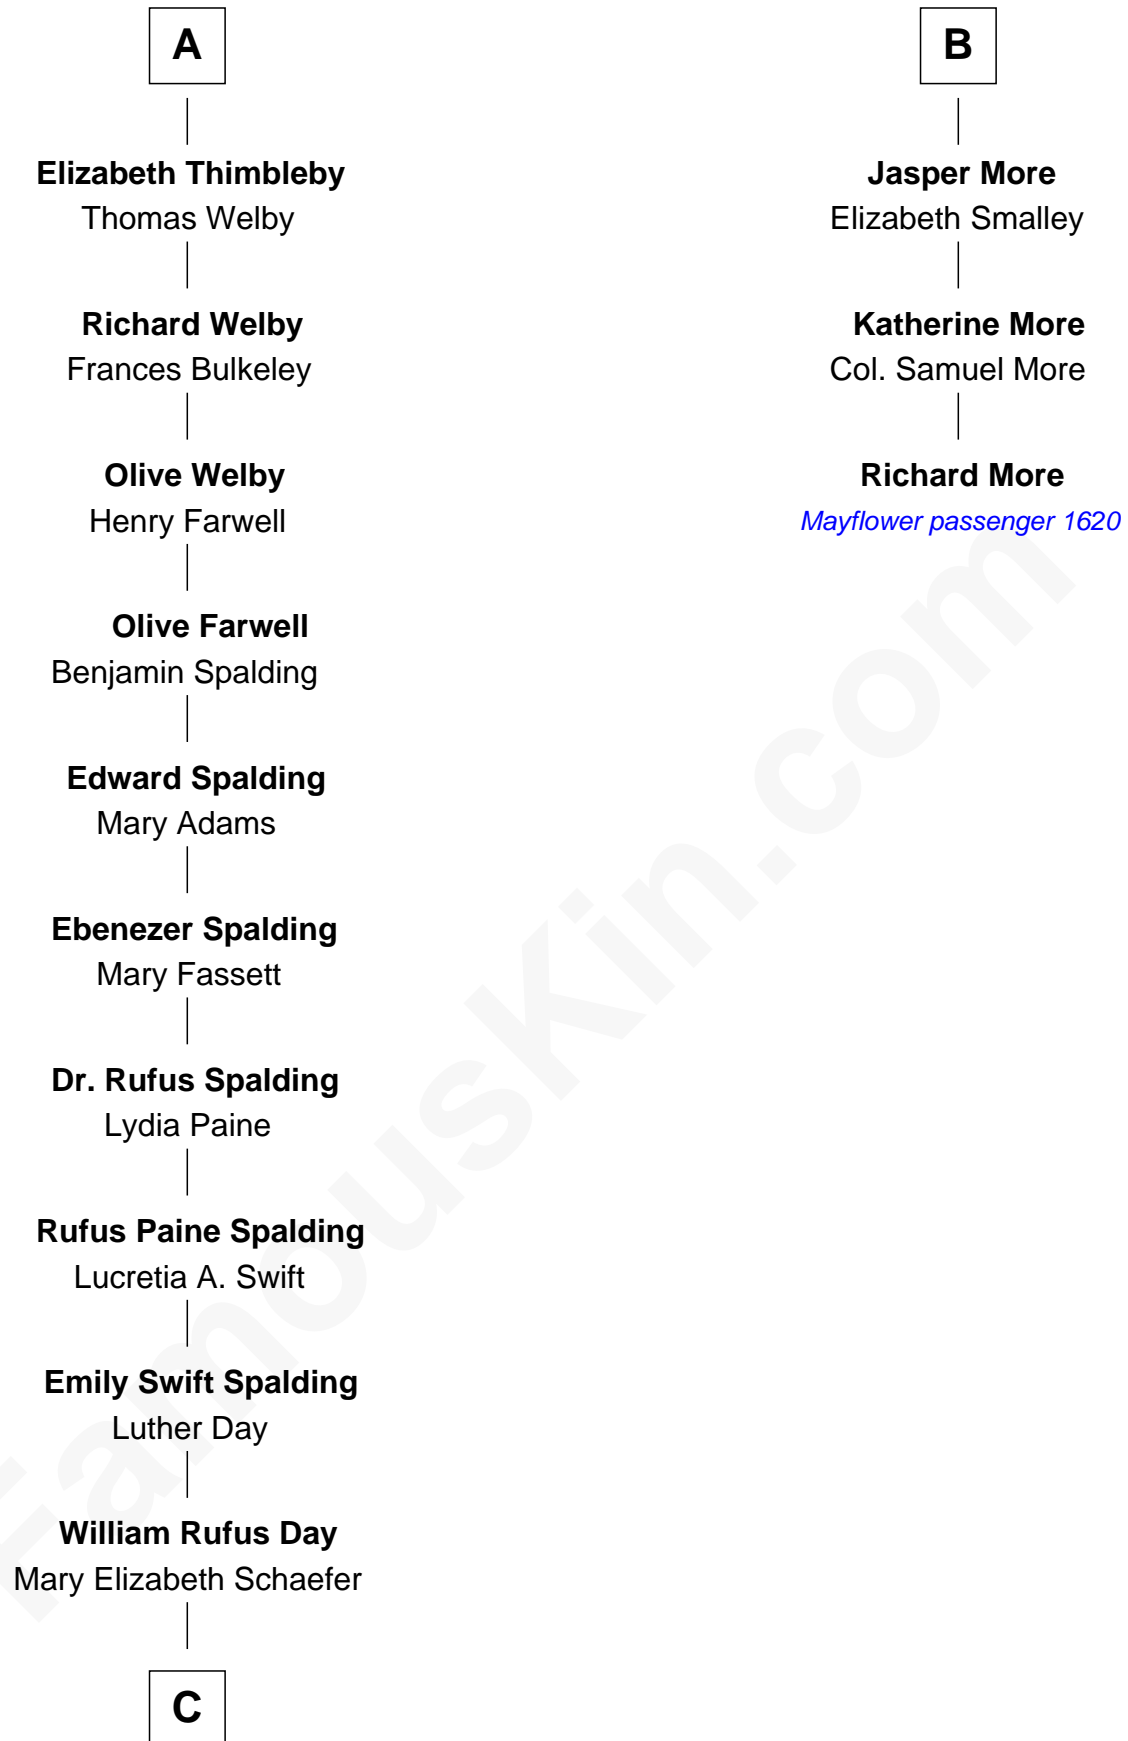

# FamousKin.com Relationship Chart of

**Anna Gunn**

*TV and Movie Actress*

9th cousin 11 times removed of

**Richard More**

*(c1614 - c1696) Mayflower passenger 1620*

**MAYFLOWER**

**C**

—  
**Luther N. Day**  
Ida McKinley Barber

—  
**Ida McKinley Day**  
Clemens Earl Gunn

—  
**Clemens Earl Gunn**  
Sharon Anna Kathryn Peters

—  
**Anna Gunn**  
*TV and Movie Actress*

FamousKin.com