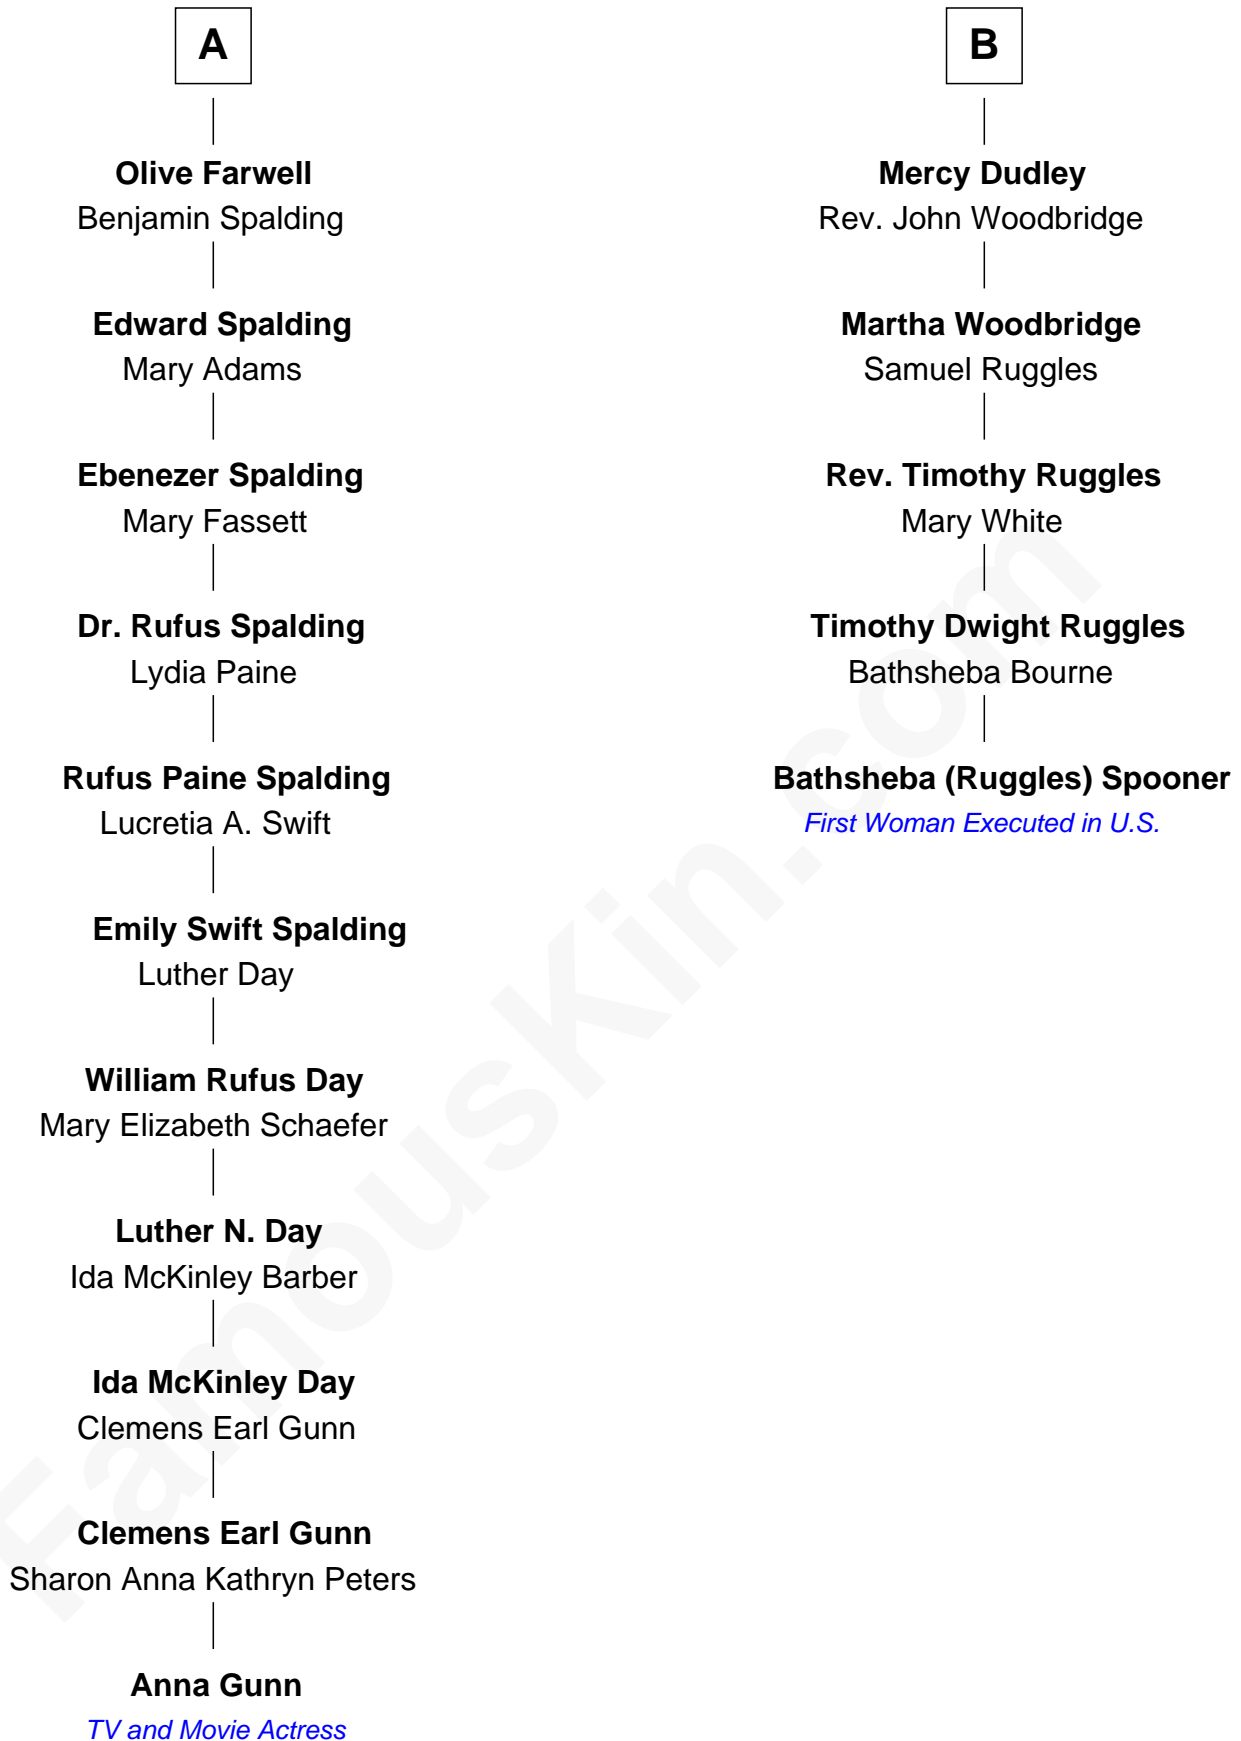

# FamousKin.com Relationship Chart of

**Anna Gunn**

TV and Movie Actress

11th cousin 6 times removed of

**Bathsheba (Ruggles) Spooner**

First woman executed for murder in U.S. by non-British government

**Sir William Bonville**

Margaret Grey

Anna Gunn photo by [Gage Skidmore](#) [\(CC BY-SA 2.0\)](#)