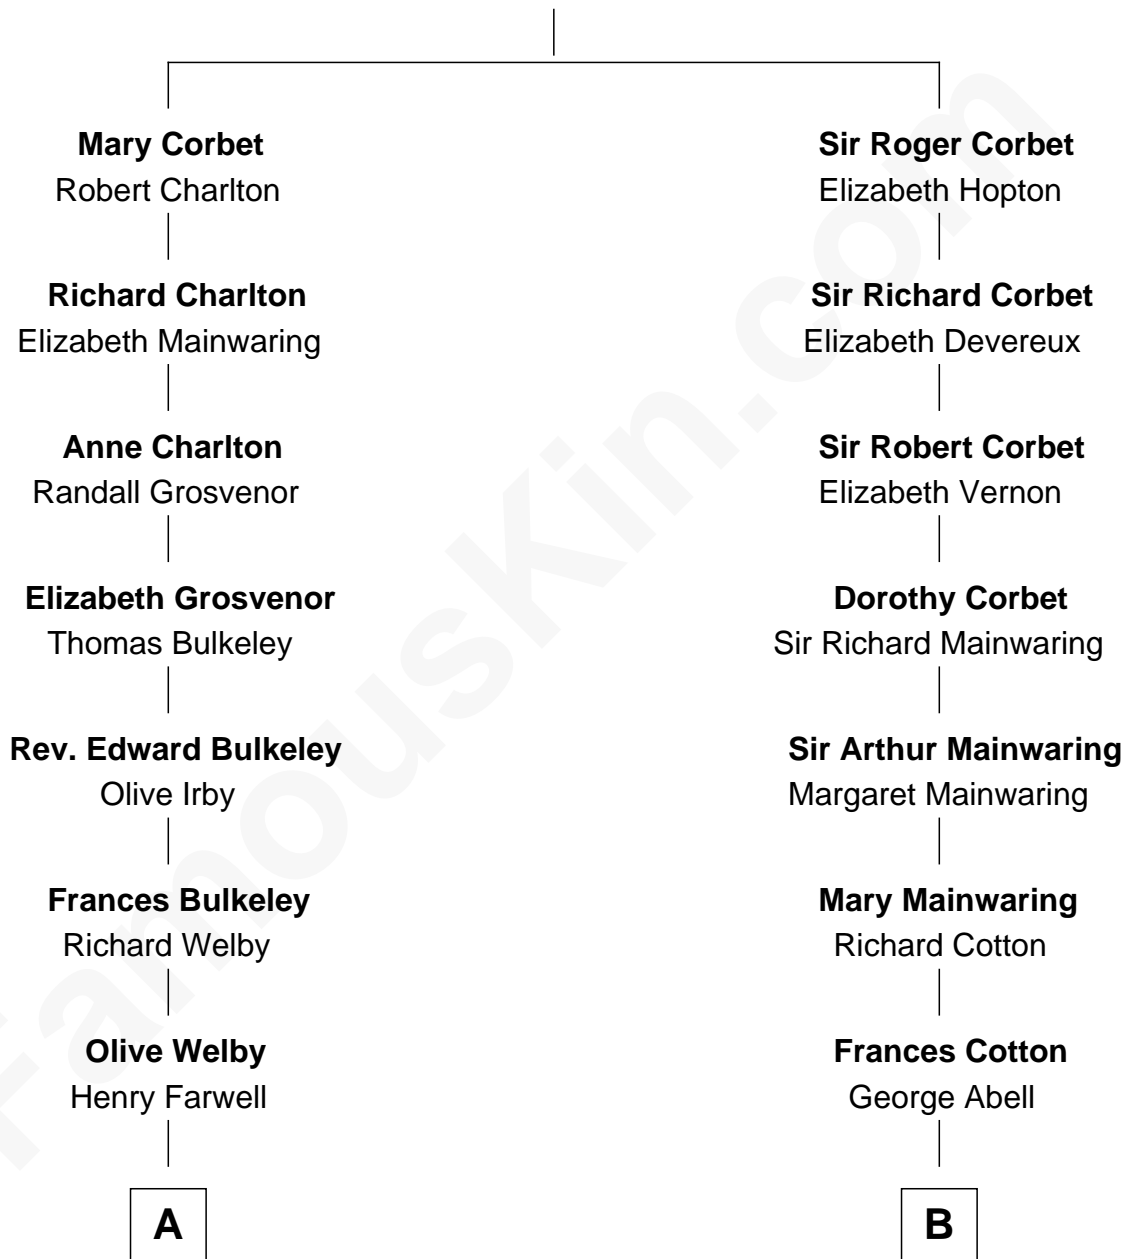

FamousKin.com Relationship Chart of

Anna Gunn

TV and Movie Actress

17th cousin 2 times removed of

Richard Gere

Movie Actor

Sir Robert Corbet

Margaret - - - - -