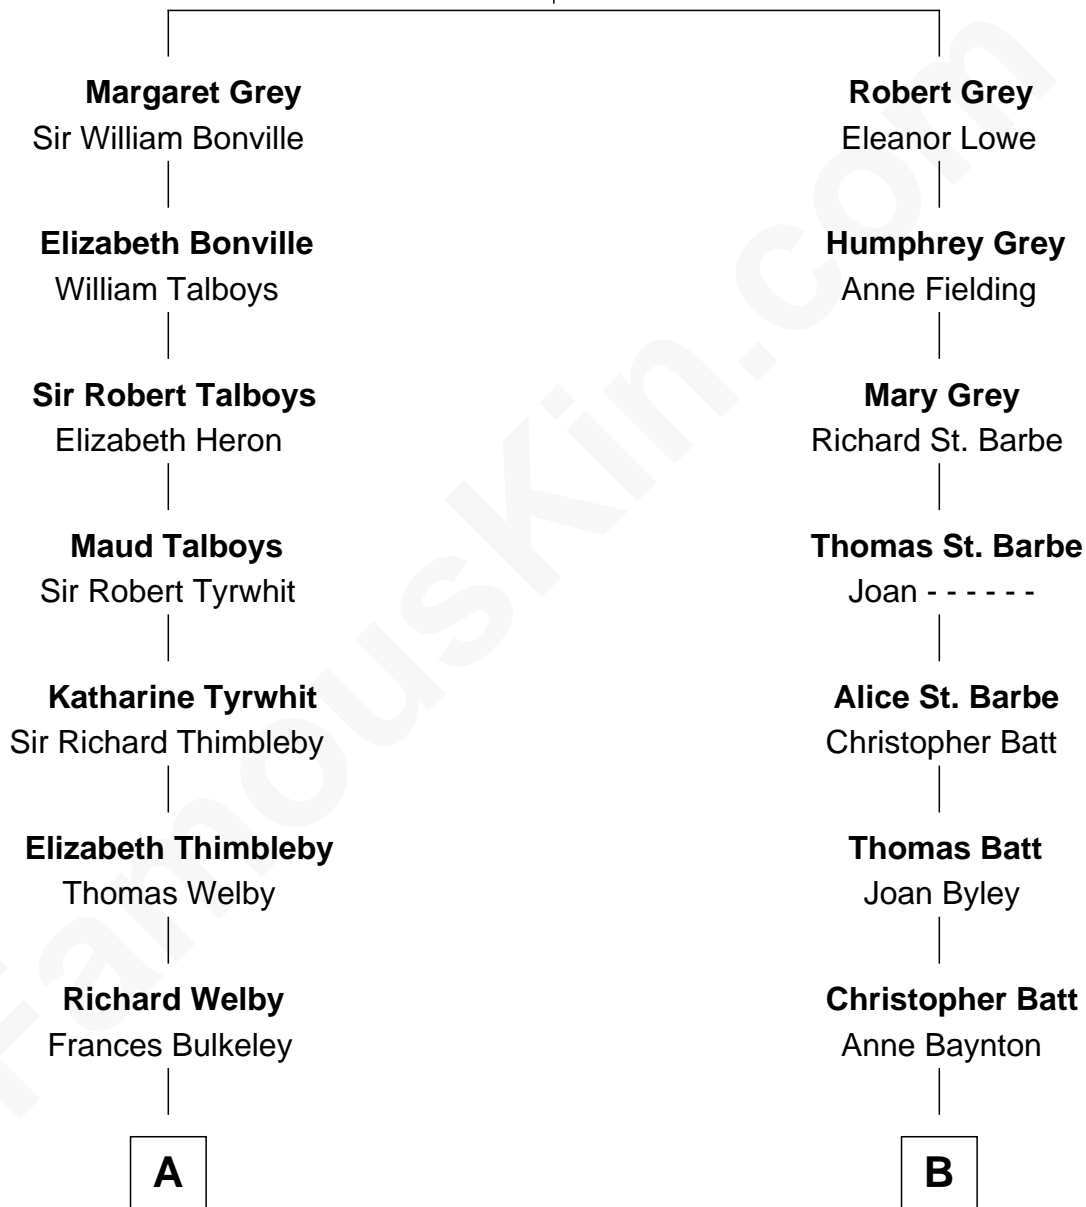

Sir Reynold Grey

with wife
Margaret de Ros

with wife
Joan Astley