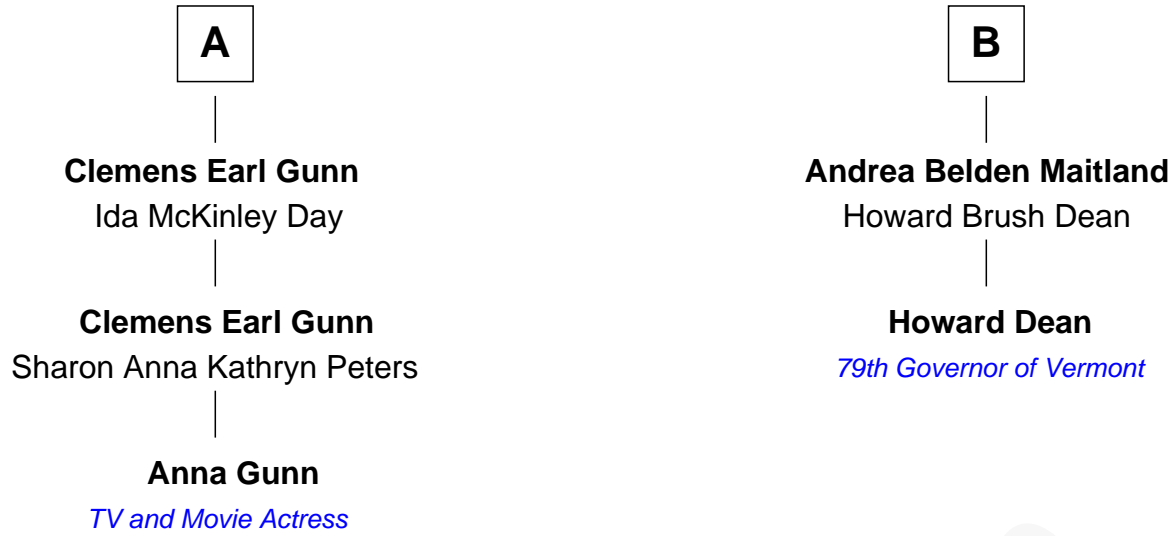

FamousKin.com Relationship Chart of

Anna Gunn

TV and Movie Actress

8th cousin 1 time removed of

Howard Dean

79th Governor of Vermont

Stephen Belden

Mary Wells

Esther Belding

Nathaniel Gunn

Nathaniel Gunn

Dorothy Marsh

Elijah Gunn

Anna Sartwell

Horace Gunn

Anna Pritchard

Mindwell Wright

Moses Belding

Sarah Chamberlain

Augustus Belding

Desire Denison

Royal Denison Belden

Olive Cadwell

Mead Belden

Gertrude Woolson

Olive Gertrude Belden

Henry Wigglesworth

Sylvia Wigglesworth

James William Maitland

B

FamousKin.com