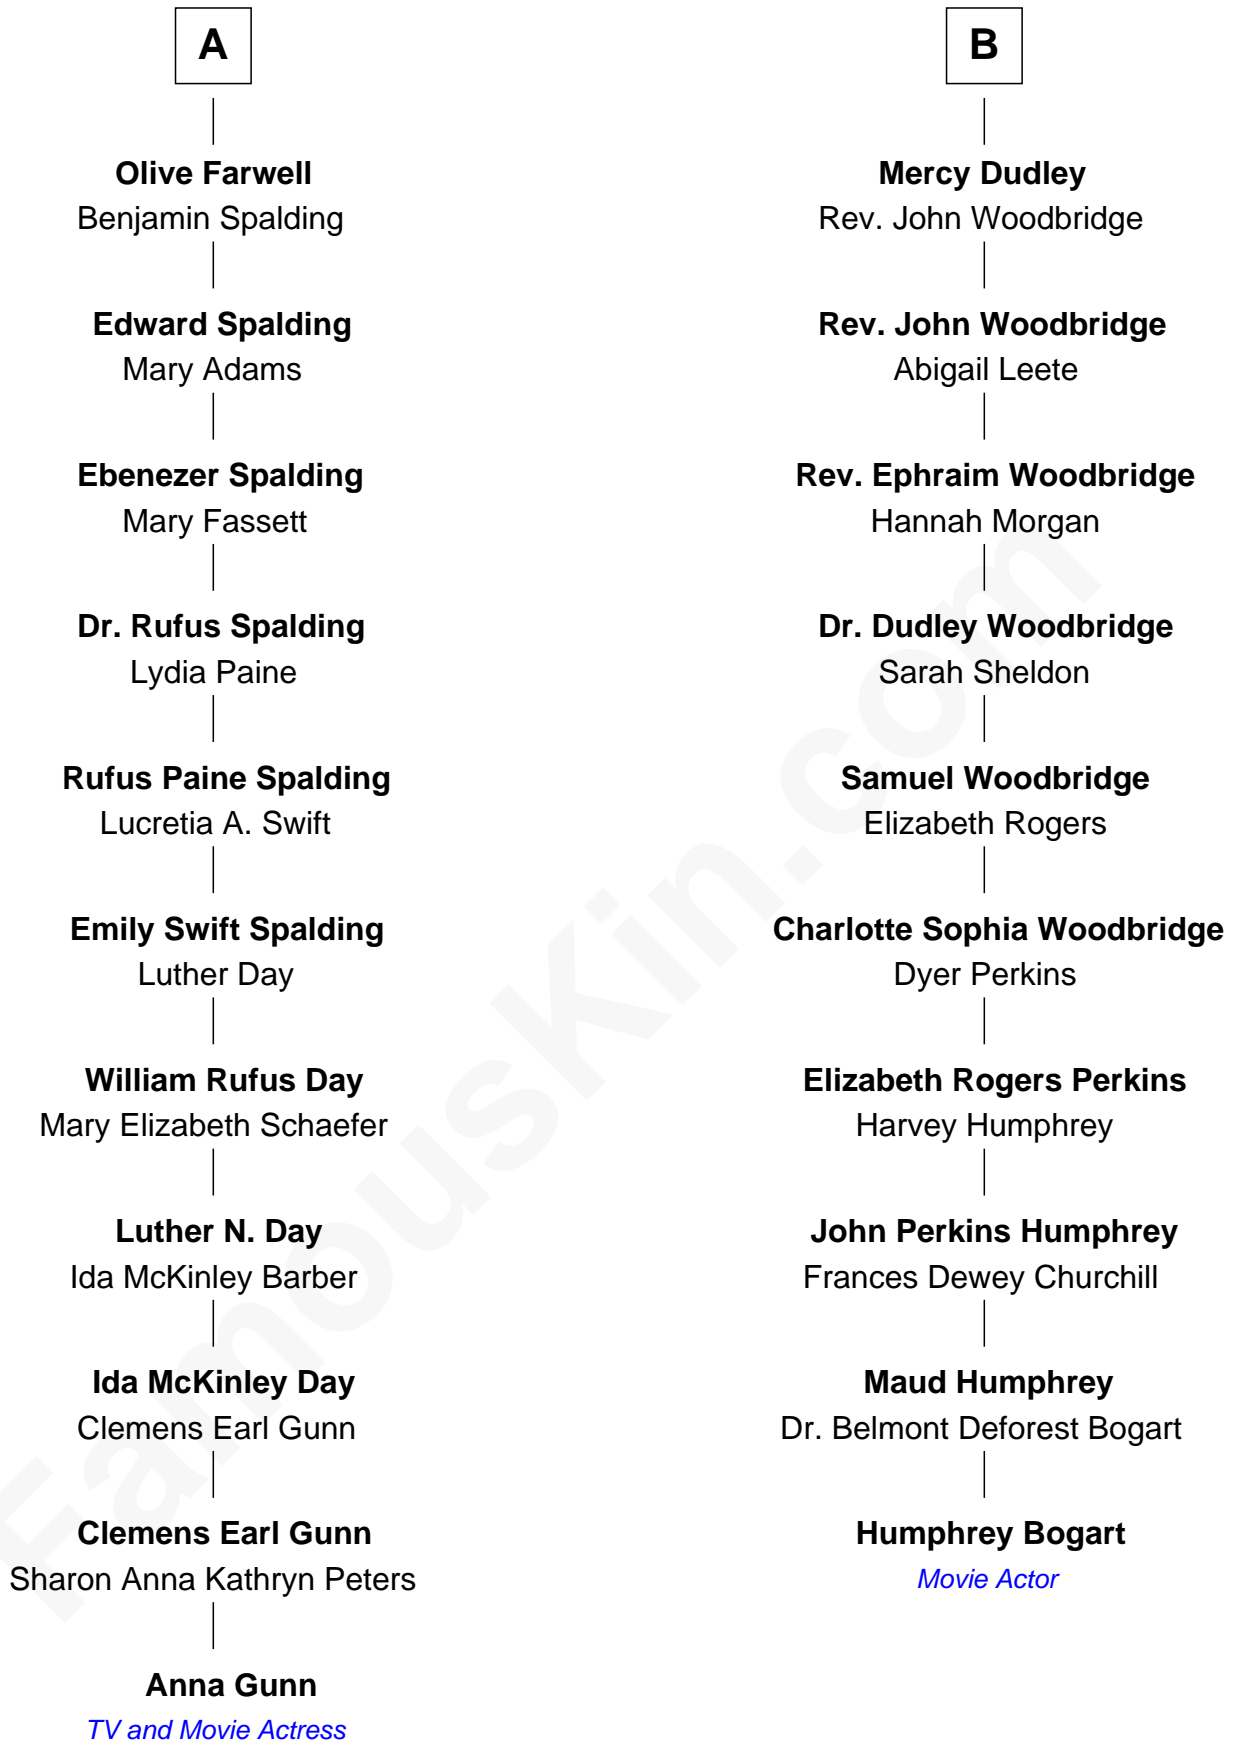

FamousKin.com Relationship Chart of

Anna Gunn

TV and Movie Actress

16th cousin 1 time removed of

Humphrey Bogart

Movie Actor

Sir William Bonville

Margaret Grey

Anna Gunn photo by [Gage Skidmore](#) (CC BY-SA 2.0)