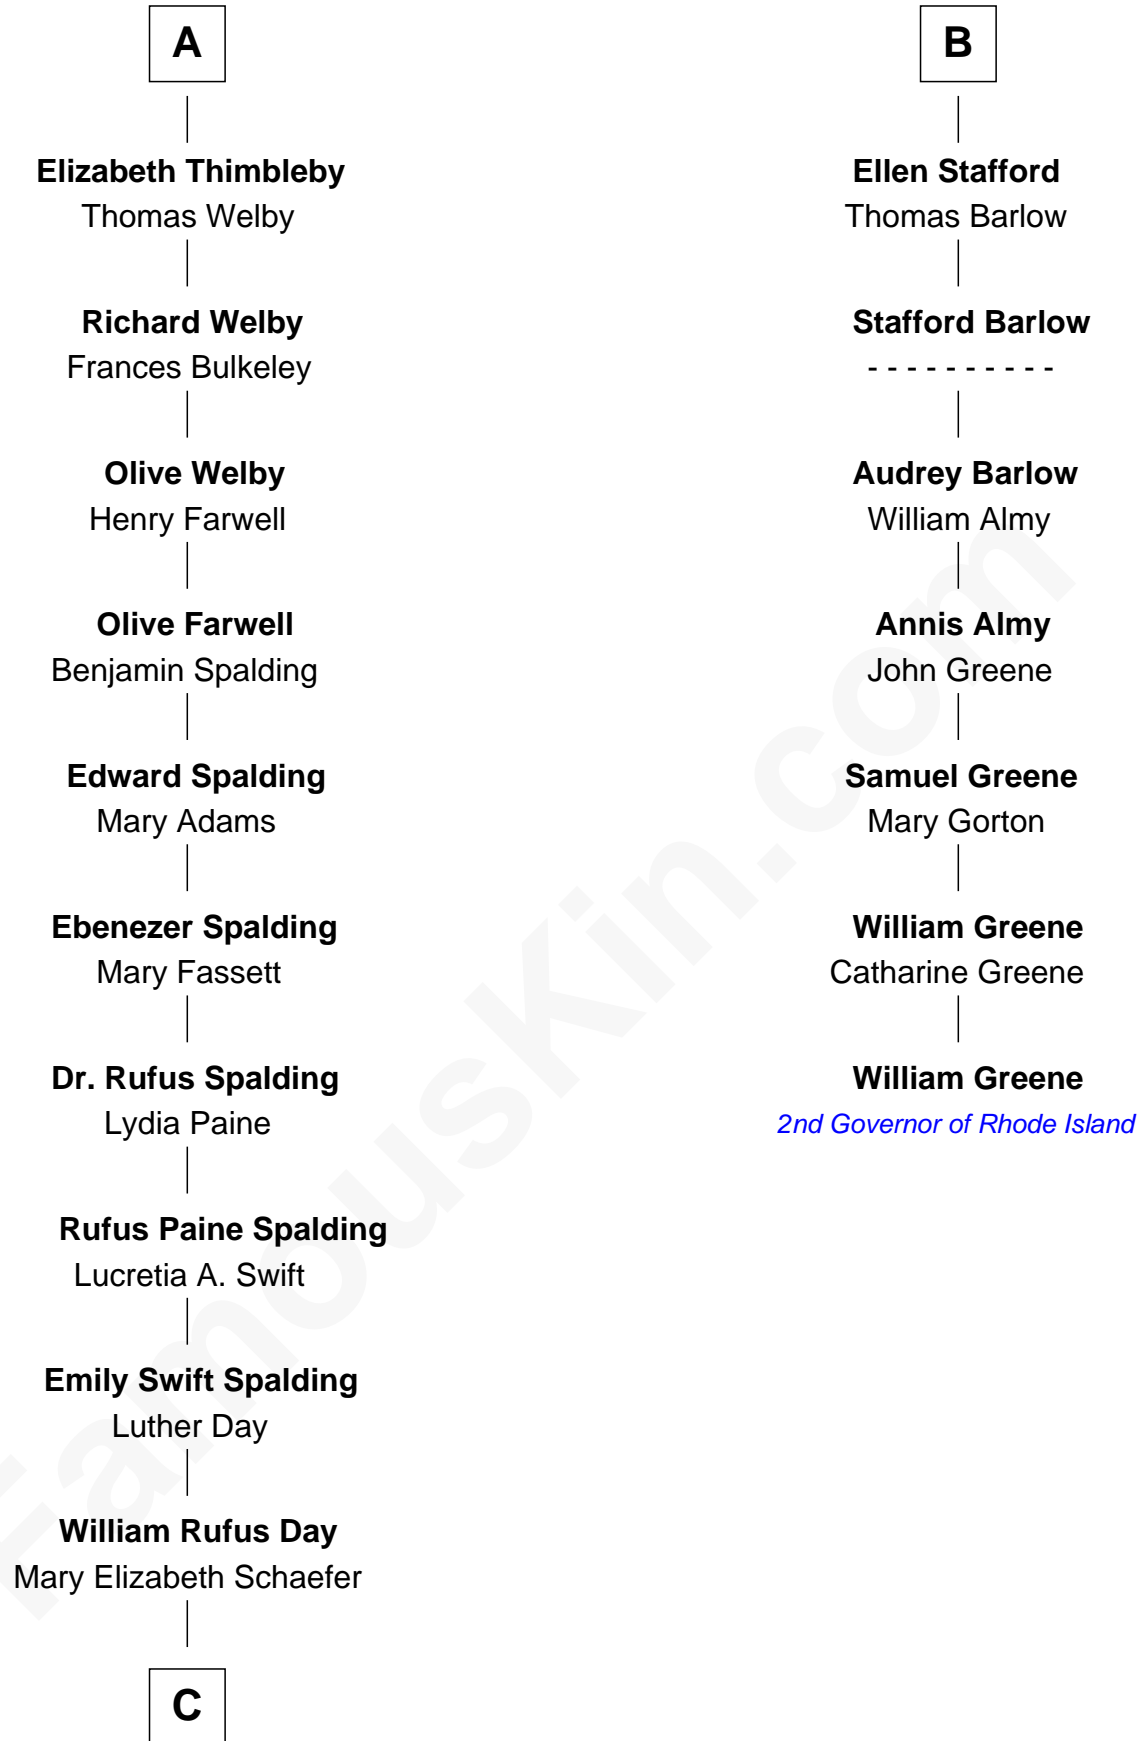

# FamousKin.com Relationship Chart of

**Anna Gunn**

*TV and Movie Actress*

13th cousin 7 times removed of

**William Greene**

*2nd Governor of Rhode Island*

**C**

—  
**Luther N. Day**  
Ida McKinley Barber

—  
**Ida McKinley Day**  
Clemens Earl Gunn

—  
**Clemens Earl Gunn**  
Sharon Anna Kathryn Peters

—  
**Anna Gunn**  
*TV and Movie Actress*

FamousKin.com