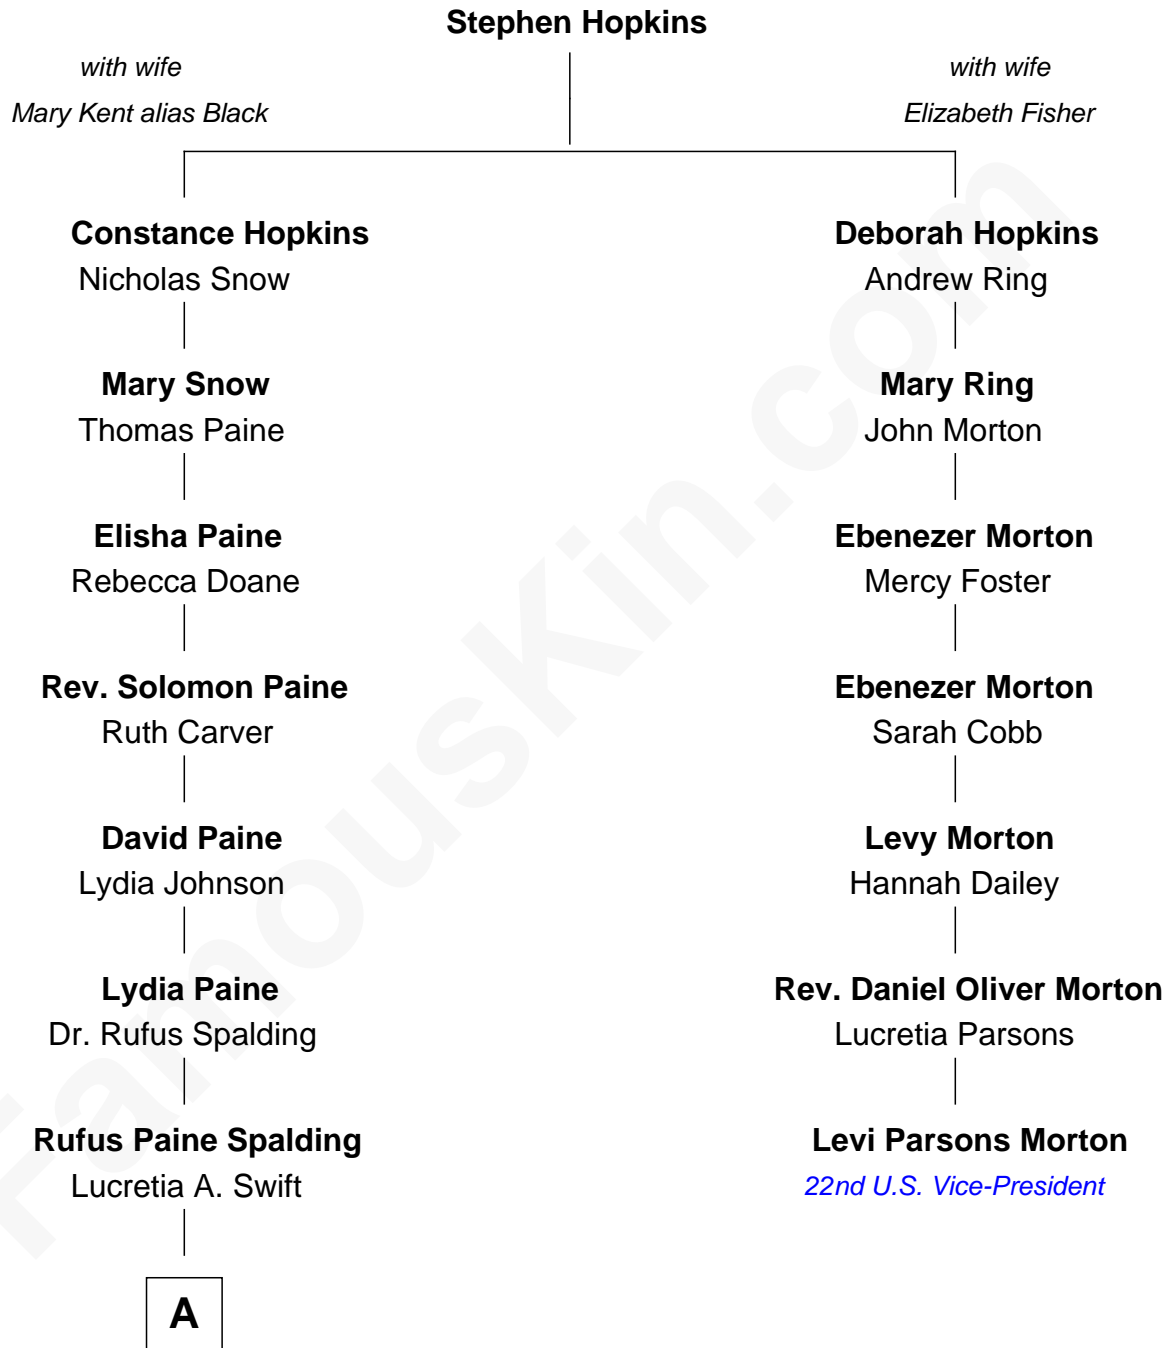

FamousKin.com Relationship Chart of

Anna Gunn

TV and Movie Actress

6th cousin 6 times removed of

Levi Parsons Morton

22nd U.S. Vice-President

FamousKin.com