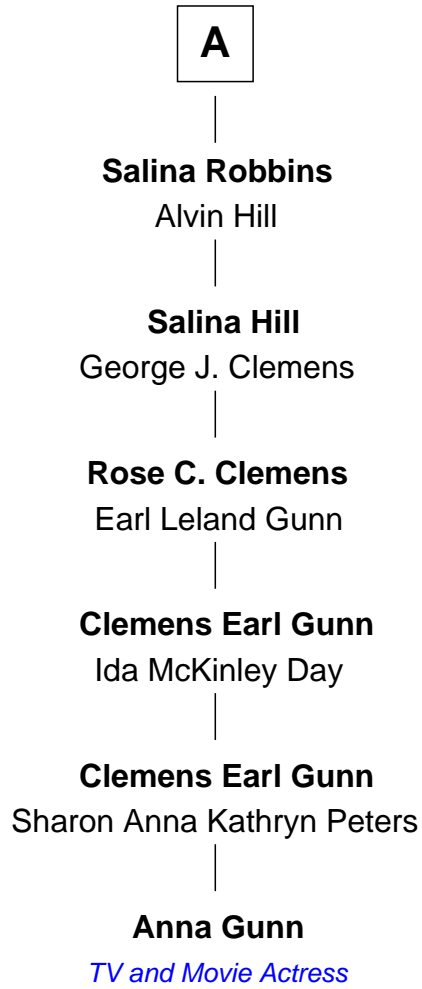

FamousKin.com Relationship Chart of

Anna Gunn

TV and Movie Actress

7th cousin 5 times removed of

Charles Dawes

30th U.S. Vice-President

Giles Hopkins
Catherine Whelden

Abigail Hopkins
William Merrick

Nathaniel Merrick
Alice Freeman

Mercy Merrick
Ebenezer King

Heman King
Elizabeth Cartwright

Jeduthan King
Elizabeth Townsend

Jeduthan King
Esther Rowland

Emily M. King
Samuel B. Robbins

A

Deborah Hopkins
Josiah Cooke

Joshua Cooke
Patience Doane

Mary Cooke
Caleb Johnson

Elizabeth Johnson
Rev. Aaron Gates

Aaron Gates
Ruth Beman

Beman Gates
Betsey Sibyl Shipman

Mary Beman Gates
Brig. Gen. Rufus R. Dawes

Charles Dawes
30th U.S. Vice-President

FamousKin.com