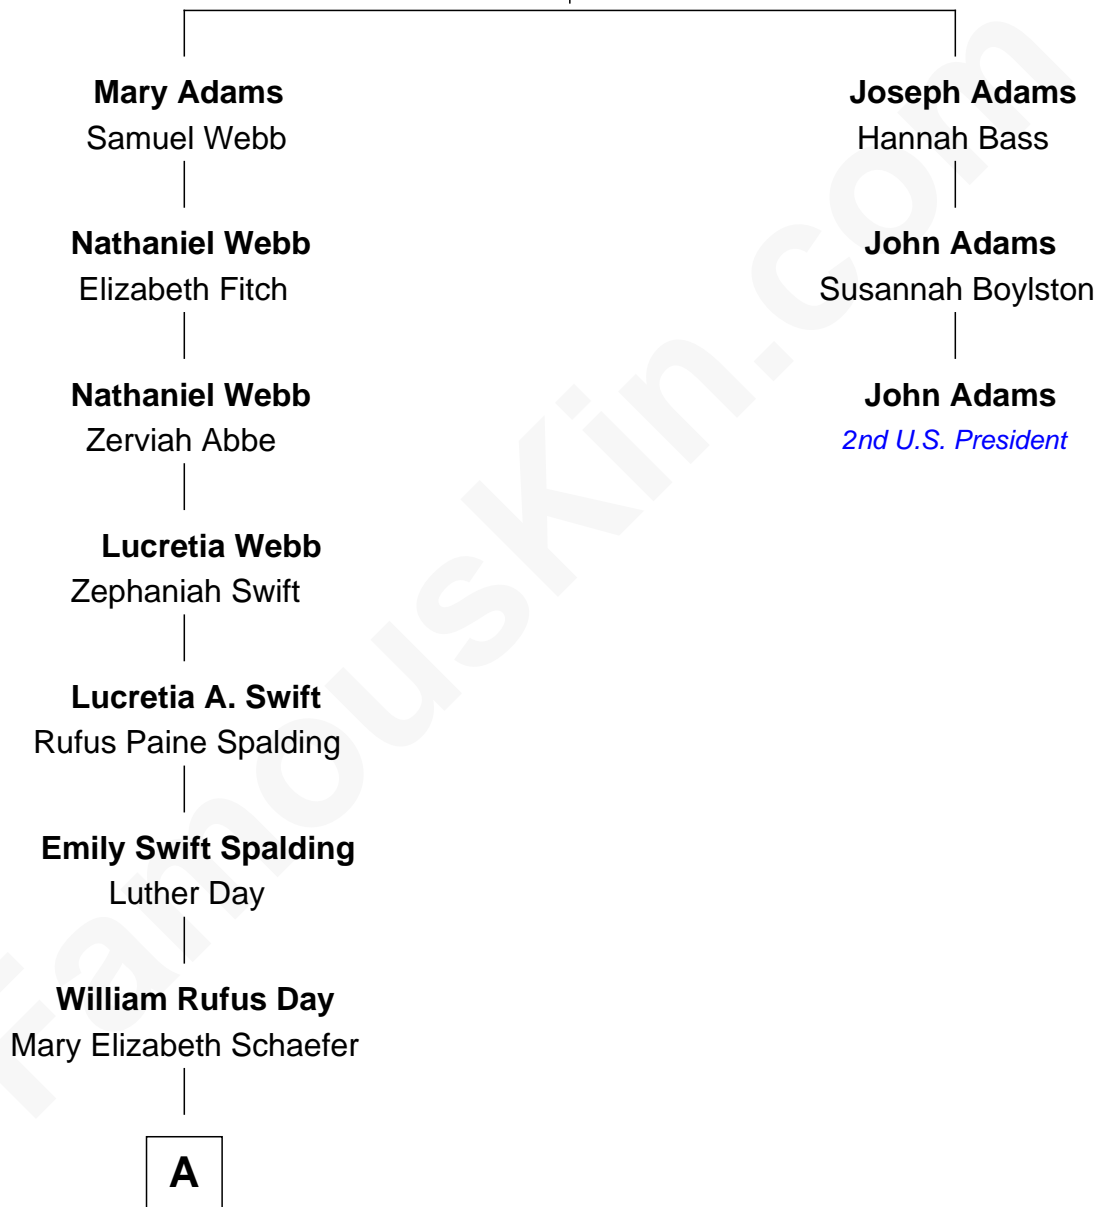

FamousKin.com Relationship Chart of

Anna Gunn

TV and Movie Actress

2nd cousin 8 times removed of

John Adams

2nd U.S. President and Signer of the Declaration of Independence

Joseph Adams

Abigail Baxter

A

—
Luther N. Day
Ida McKinley Barber

—
Ida McKinley Day
Clemens Earl Gunn

—
Clemens Earl Gunn
Sharon Anna Kathryn Peters

—
Anna Gunn
TV and Movie Actress

FamousKin.com