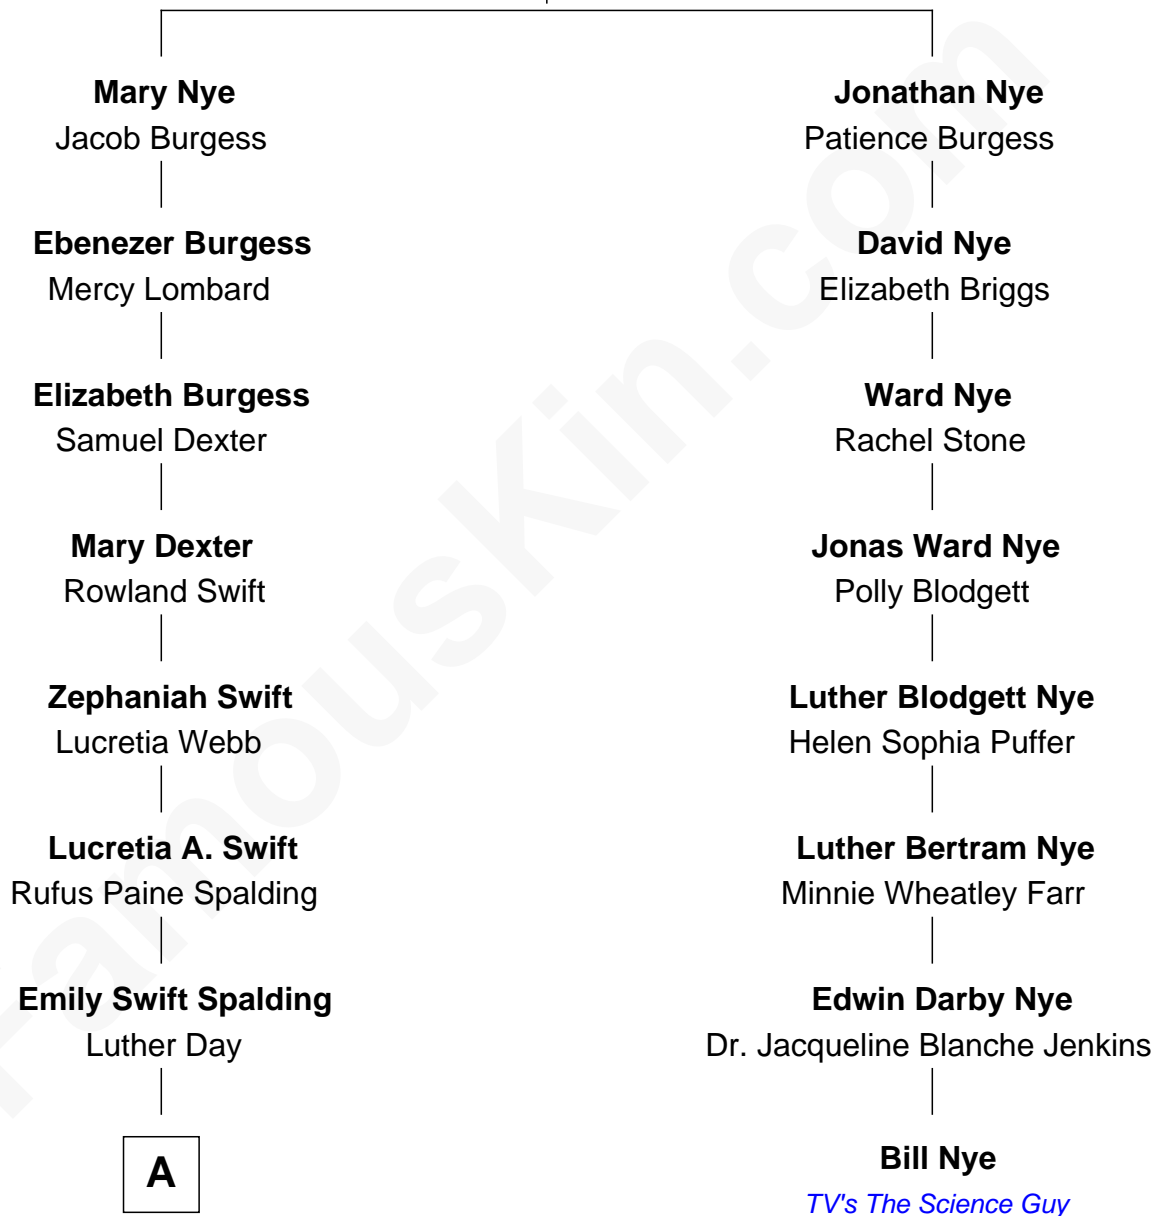

FamousKin.com Relationship Chart of

Anna Gunn

TV and Movie Actress

7th cousin 4 times removed of

Bill Nye

TV's The Science Guy

Benjamin Nye
Katherine Tupper

A

—
William Rufus Day
Mary Elizabeth Schaefer

—
Luther N. Day
Ida McKinley Barber

—
Ida McKinley Day
Clemens Earl Gunn

—
Clemens Earl Gunn
Sharon Anna Kathryn Peters

—
Anna Gunn
TV and Movie Actress