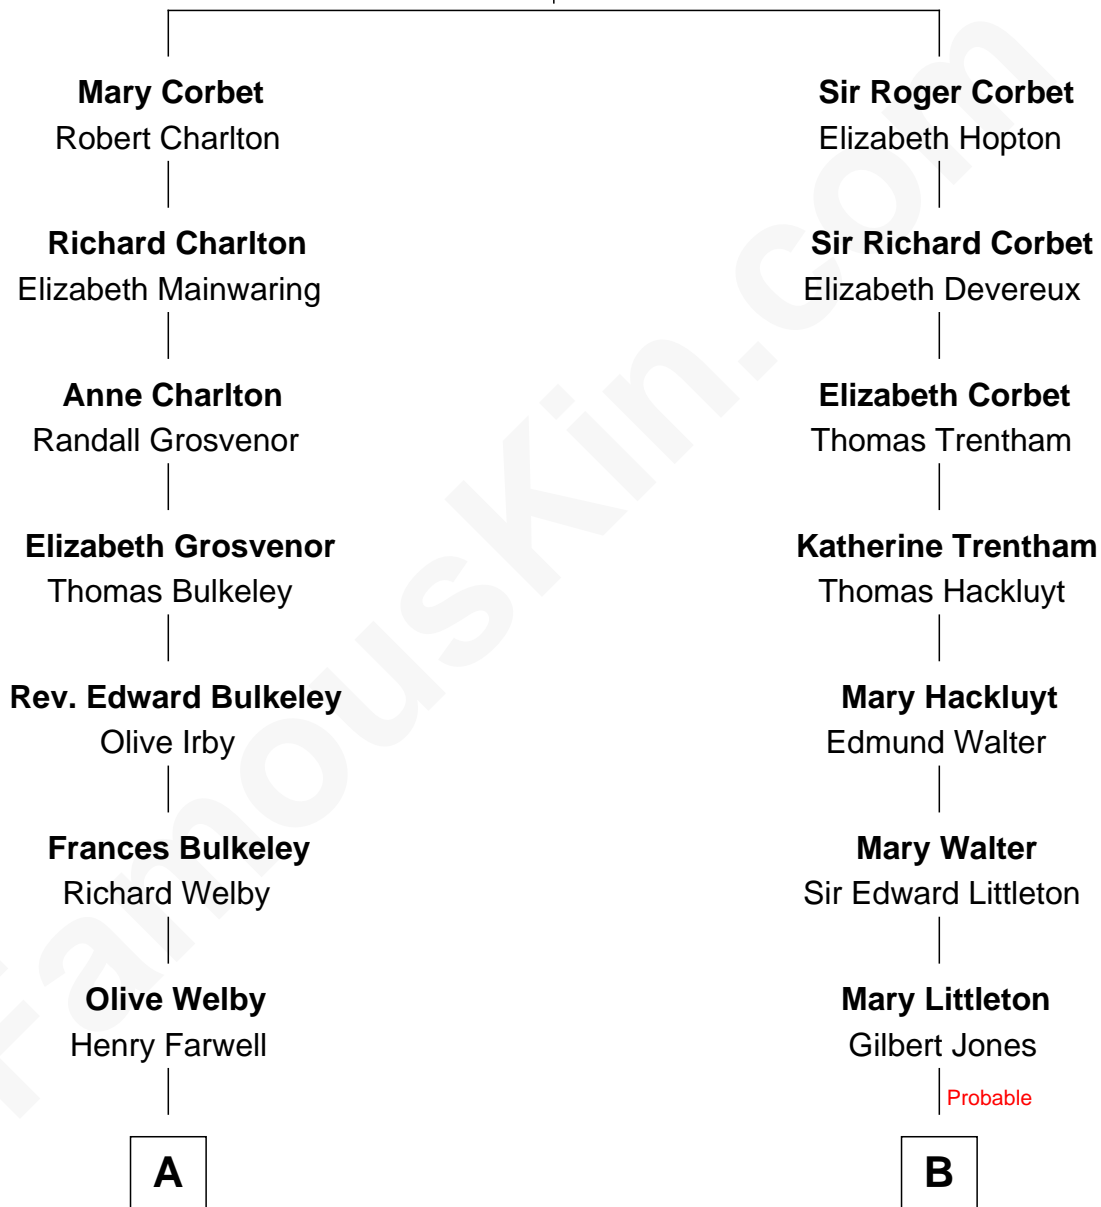

FamousKin.com Relationship Chart of

Anna Gunn

TV and Movie Actress

15th cousin 2 times removed of

Orson Welles

Radio, Stage, and Movie Actor

Sir Robert Corbet

Margaret - - - - -

Anna Gunn photo by [Gage Skidmore](#) (CC BY-SA 2.0)