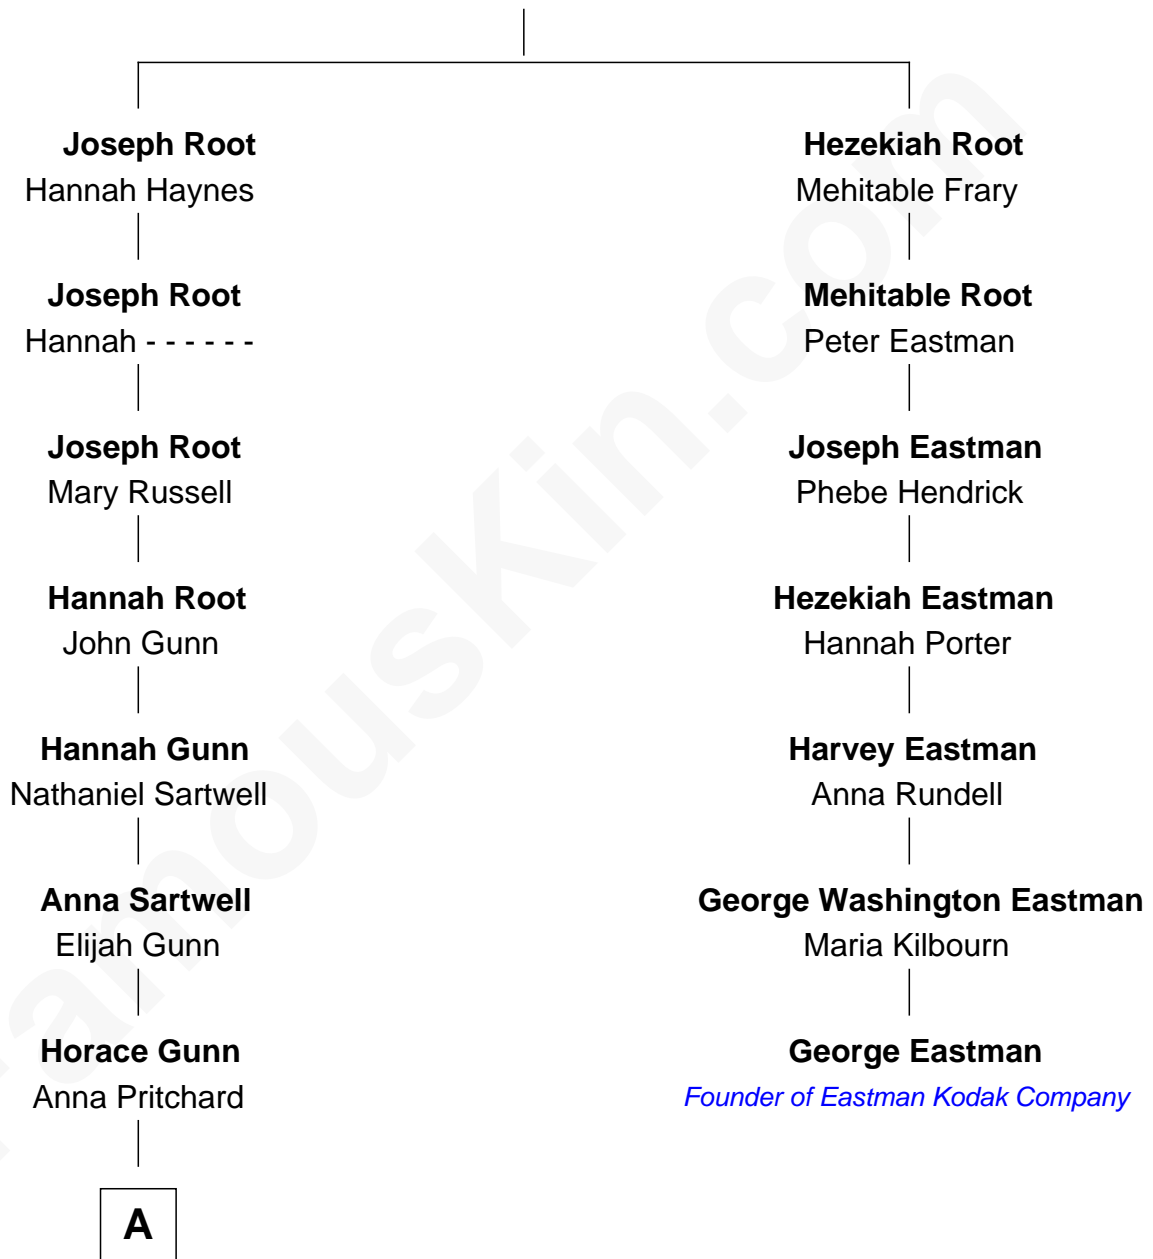

FamousKin.com Relationship Chart of

Anna Gunn

TV and Movie Actress

6th cousin 6 times removed of

George Eastman

Founder of Eastman Kodak Company

Thomas Root

A

—
Lucian Gunn

Charlotte O. Smith

—
Charles Henry Gunn

Elizabeth Ann Whitlock

—
Earl Leland Gunn

Rose C. Clemens

—
Clemens Earl Gunn

Ida McKinley Day

—
Clemens Earl Gunn

Sharon Anna Kathryn Peters

—
Anna Gunn

TV and Movie Actress