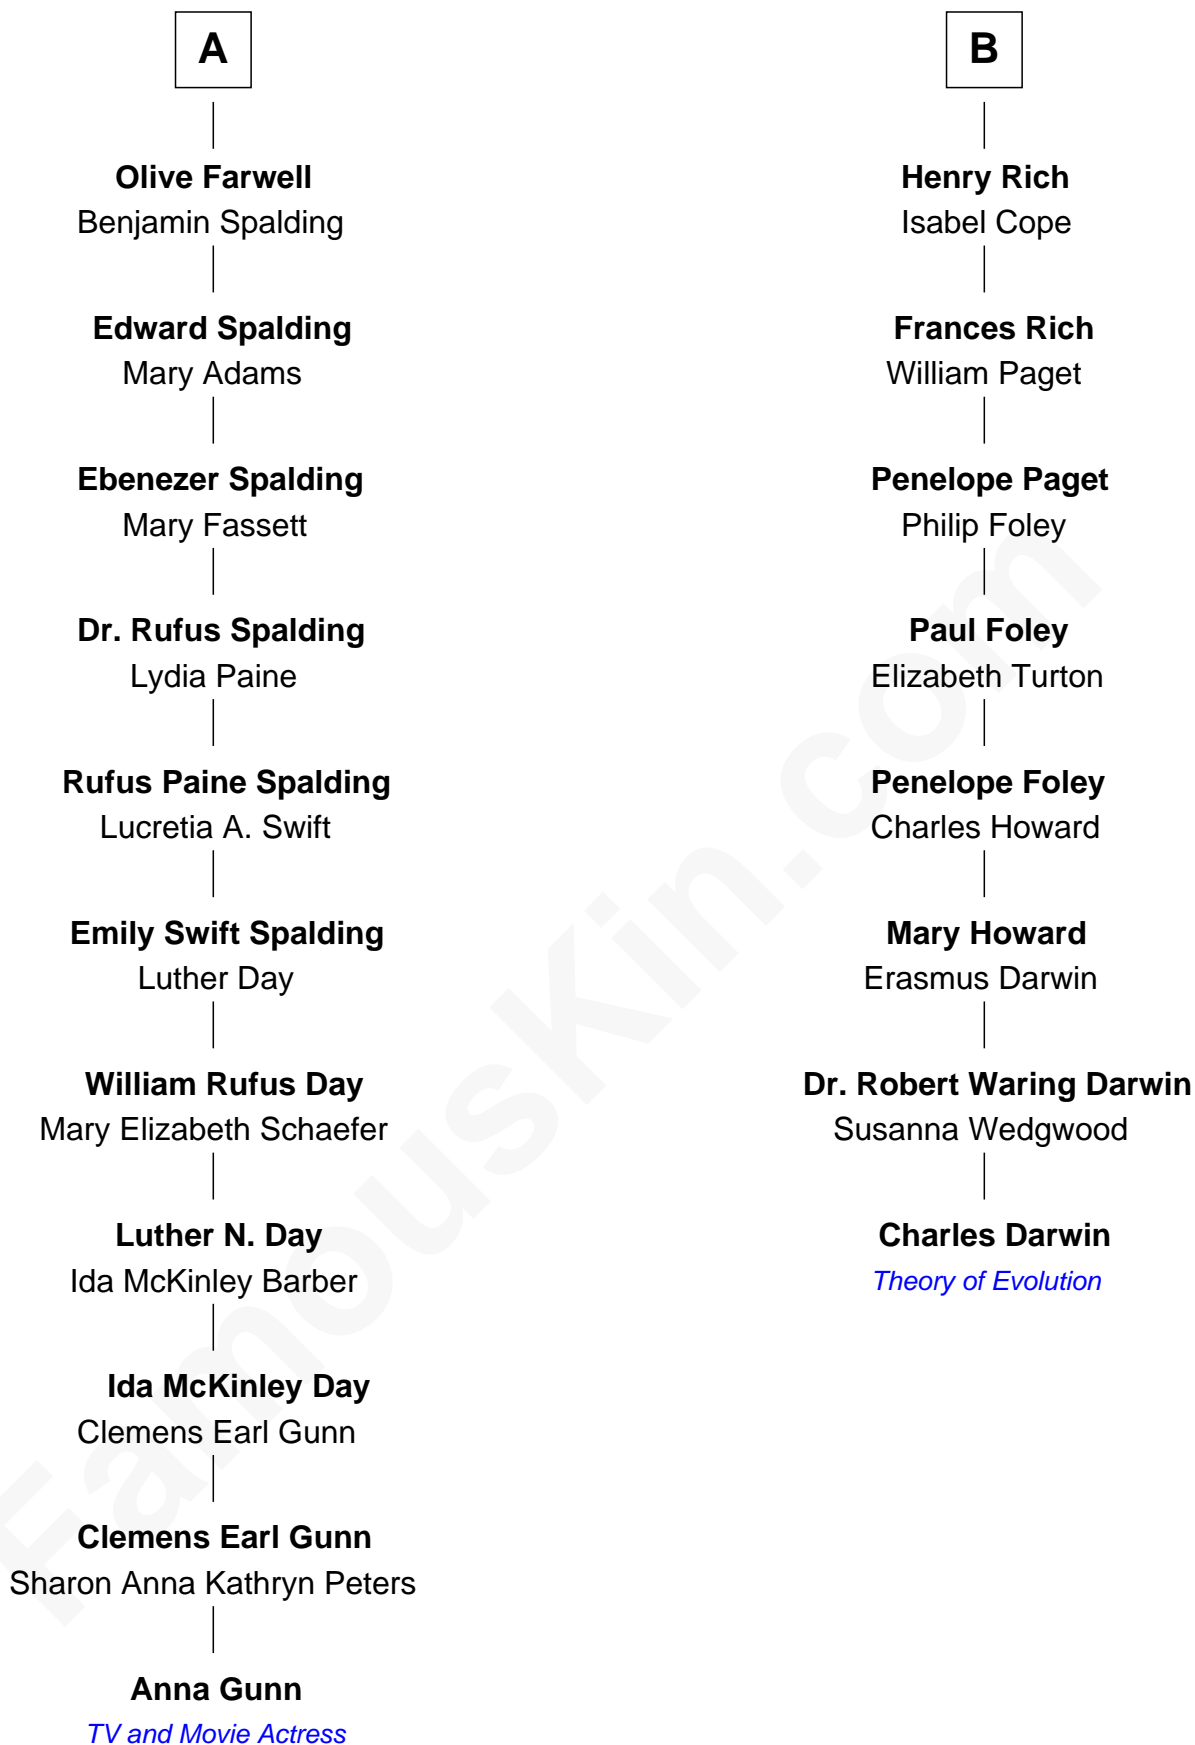

# FamousKin.com Relationship Chart of

**Anna Gunn**

*TV and Movie Actress*

14th cousin 3 times removed of

**Charles Darwin**

*Theory of Evolution*

**Sir William Bonville**

Margaret Grey

Anna Gunn photo by [Gage Skidmore](#) (CC BY-SA 2.0)