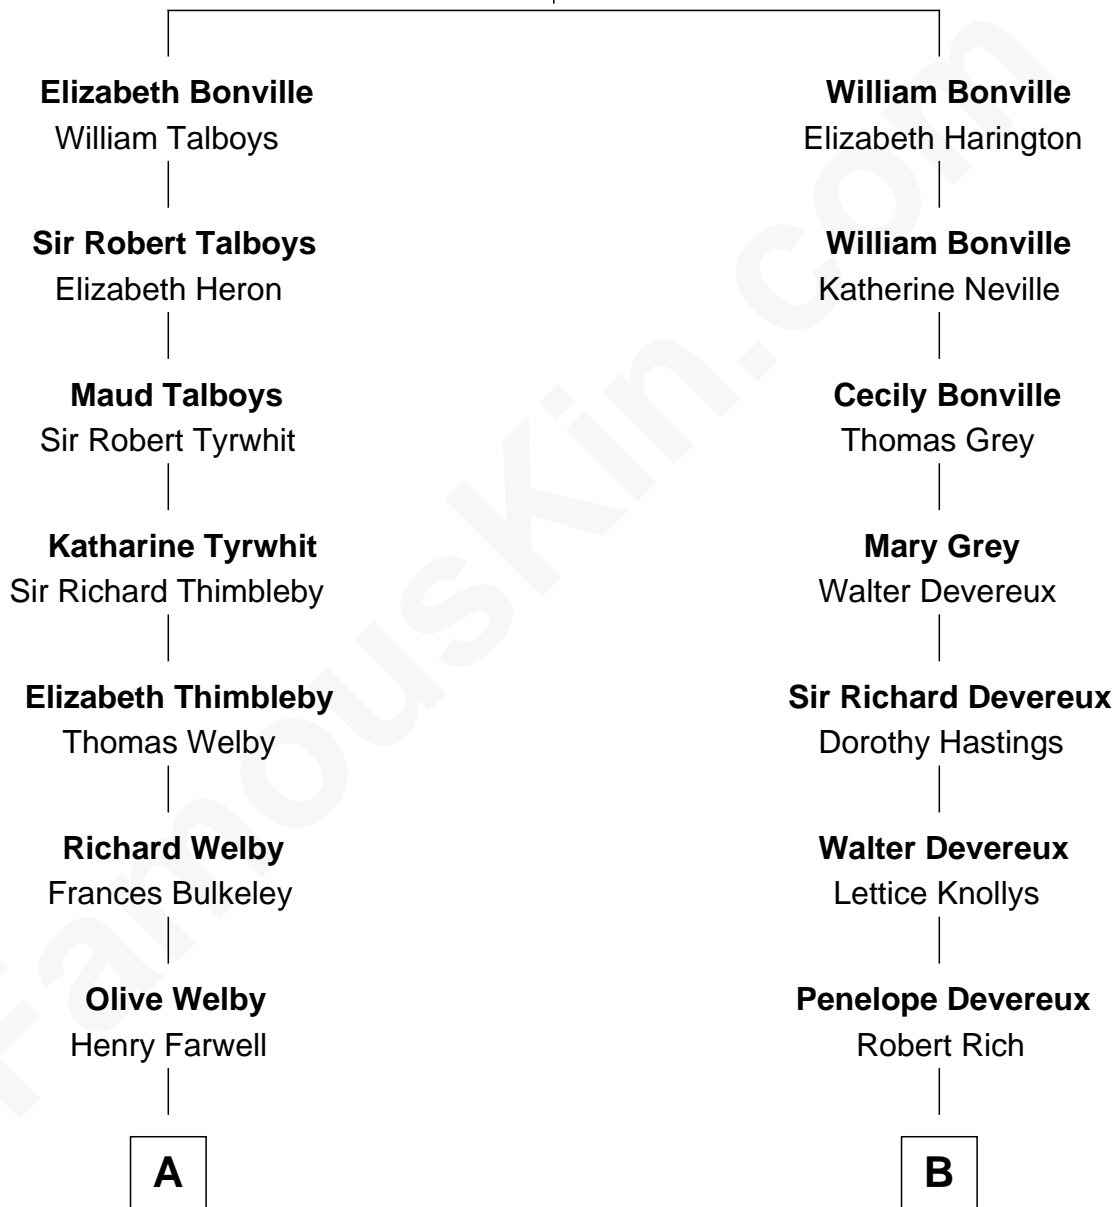

# FamousKin.com Relationship Chart of

**Anna Gunn**

*TV and Movie Actress*

14th cousin 3 times removed of

**Charles Darwin**

*Theory of Evolution*

**Sir William Bonville**

Margaret Grey

Anna Gunn photo by [Gage Skidmore](#) (CC BY-SA 2.0)