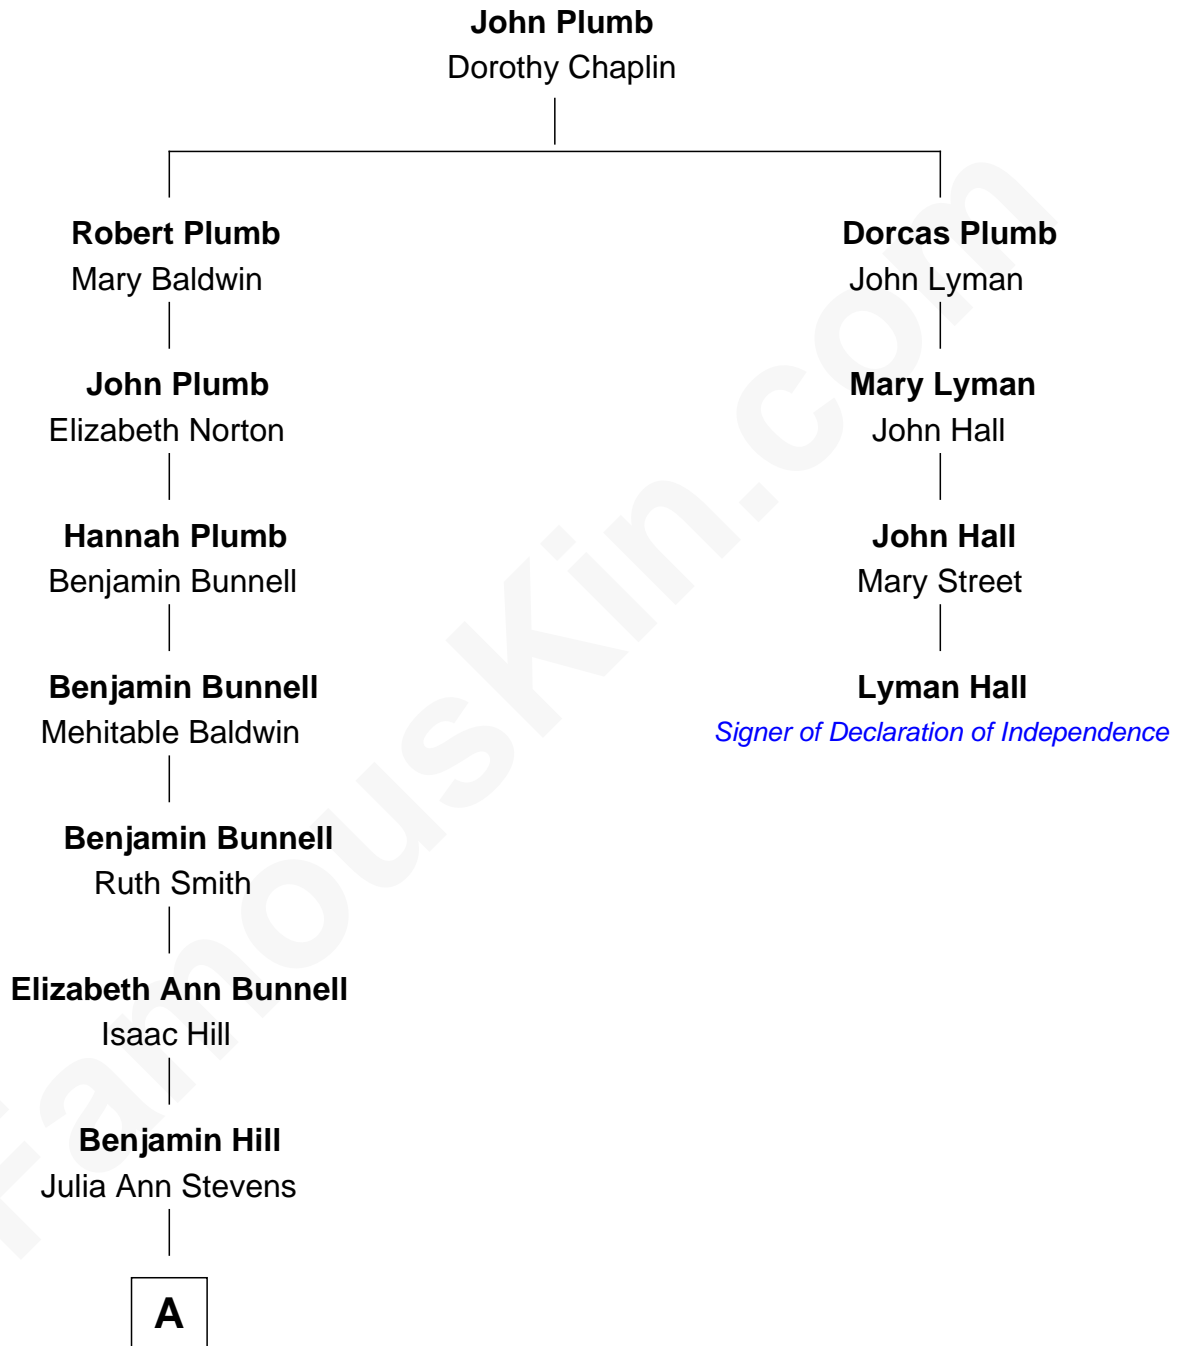

FamousKin.com Relationship Chart of

Anna Gunn

TV and Movie Actress

3rd cousin 9 times removed of

Lyman Hall

Signer of the Declaration of Independence

A

—
Alvin Hill

Salina Robbins

—
Salina Hill

George J. Clemens

—
Rose C. Clemens

Earl Leland Gunn

—
Clemens Earl Gunn

Ida McKinley Day

—
Clemens Earl Gunn