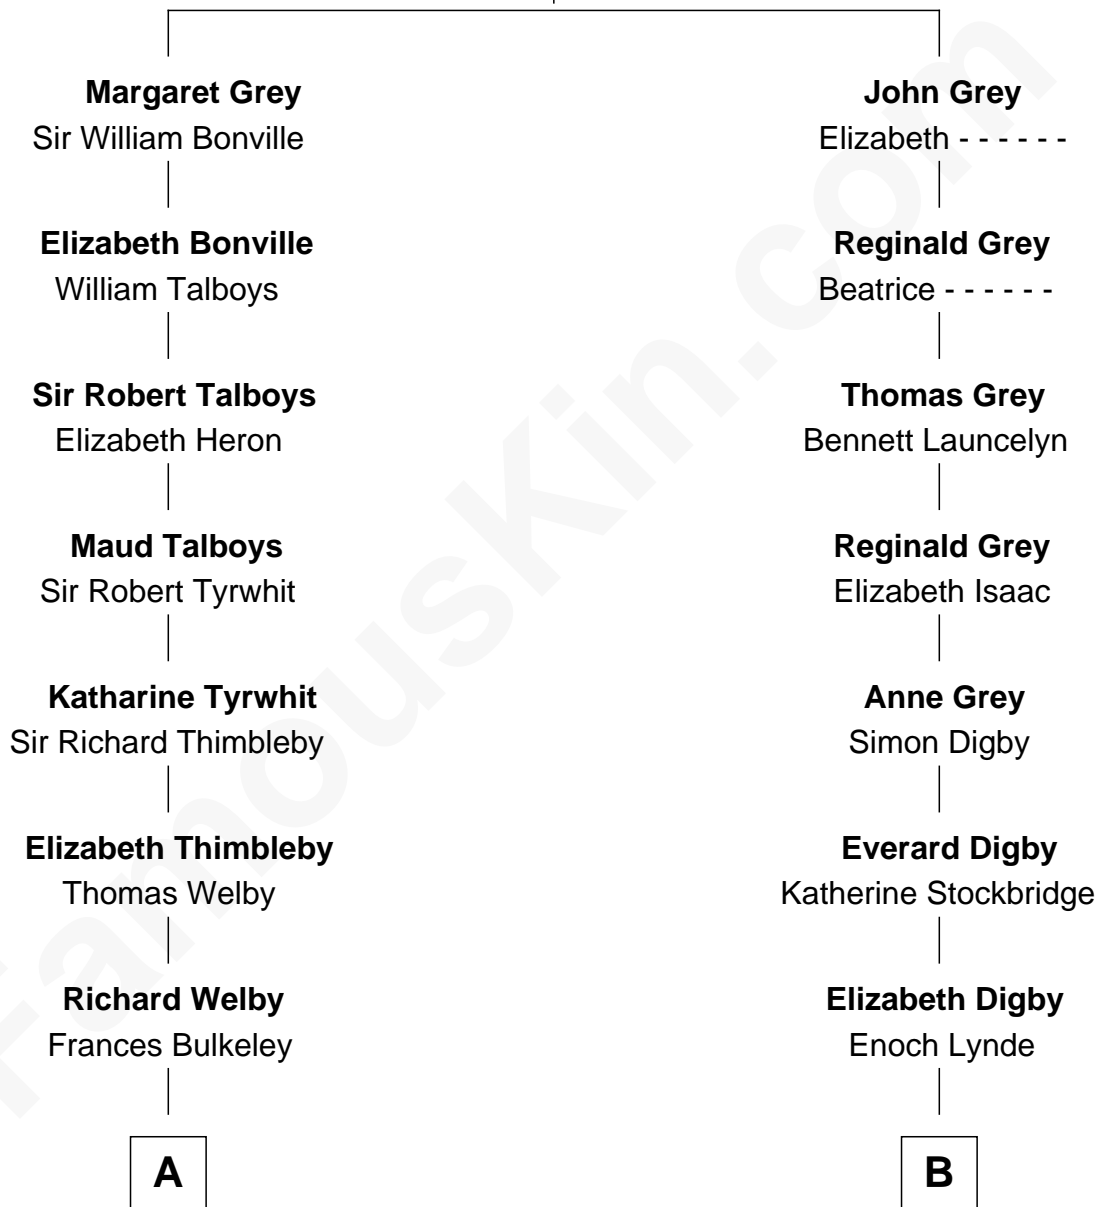

FamousKin.com Relationship Chart of

Anna Gunn

TV and Movie Actress

17th cousin 1 time removed of

Sigourney Weaver

Movie Actress

Sir Reynold Grey

*with wife
Margaret de Ros*

*with wife
Joan Astley*

A

Olive Welby
Henry Farwell

Olive Farwell
Benjamin Spalding

Edward Spalding
Mary Adams

Ebenezer Spalding
Mary Fassett

Dr. Rufus Spalding
Lydia Paine

Rufus Paine Spalding
Lucretia A. Swift