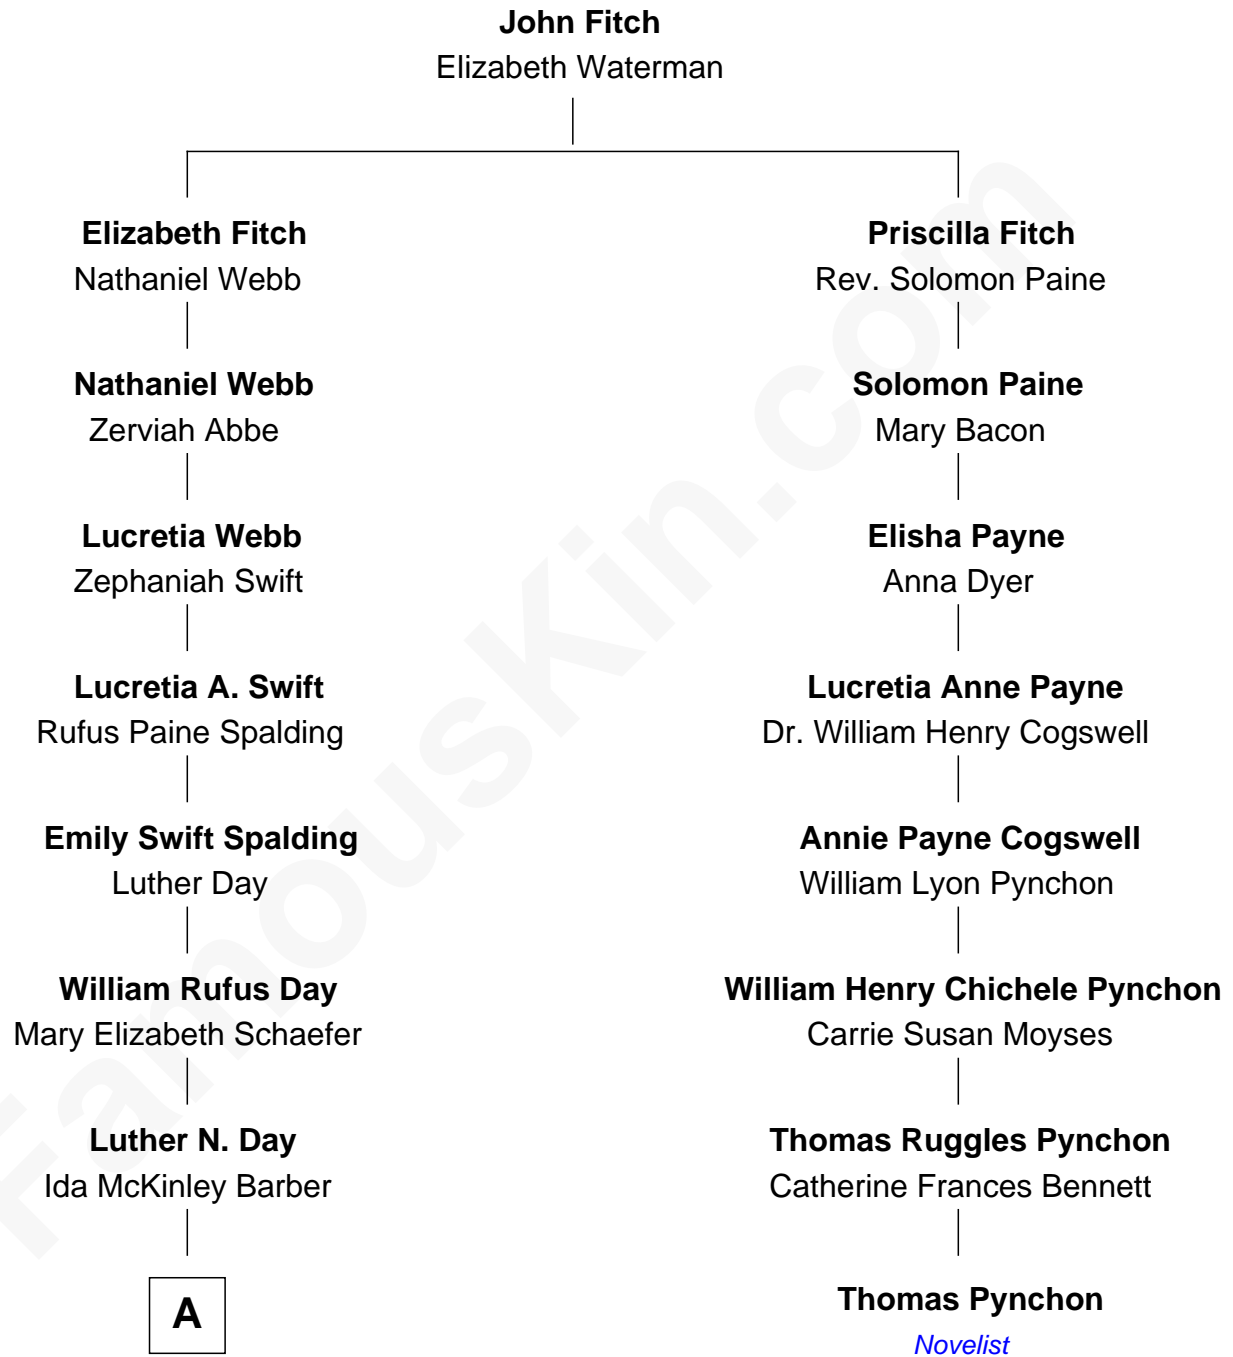

# FamousKin.com Relationship Chart of

**Anna Gunn**

*TV and Movie Actress*

7th cousin 2 times removed of

**Thomas Pynchon**

*American Novelist*

**A**

—  
**Ida McKinley Day**  
Clemens Earl Gunn

—  
**Clemens Earl Gunn**  
Sharon Anna Kathryn Peters

—  
**Anna Gunn**  
*TV and Movie Actress*

FamousKin.com