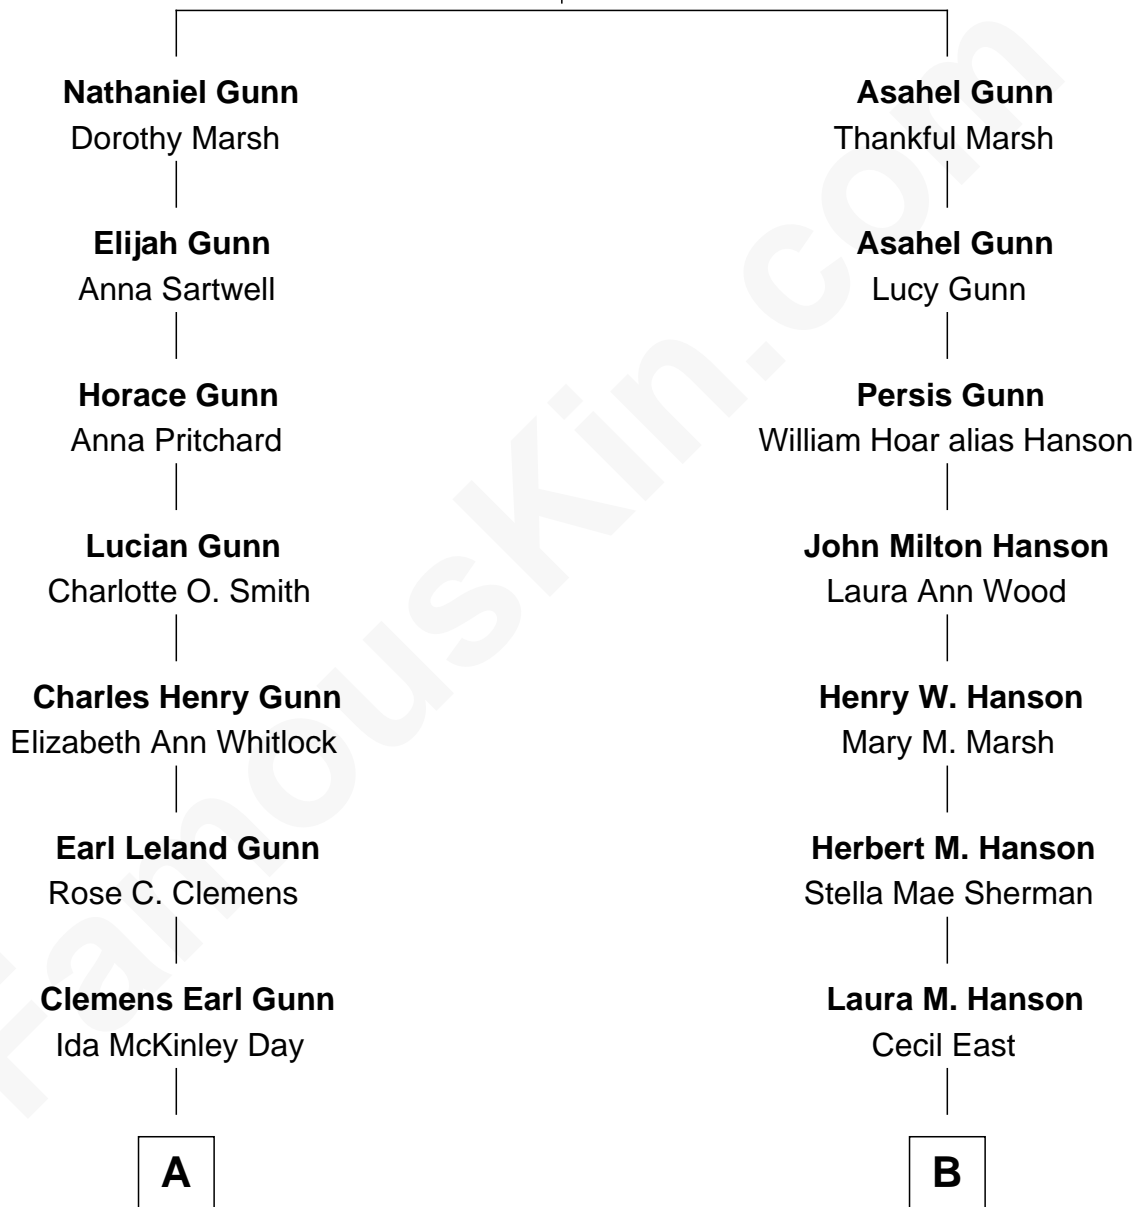

FamousKin.com Relationship Chart of

Anna Gunn

TV and Movie Actress

8th cousin of

Janis Joplin

Singer and Songwriter

Nathaniel Gunn

Esther Belding

A

Clemens Earl Gunn
Sharon Anna Kathryn Peters

Anna Gunn
TV and Movie Actress

B

Dorothy Bonita East
Seeb Ward Joplin

Janis Joplin
Singer and Songwriter

FamousKin.com