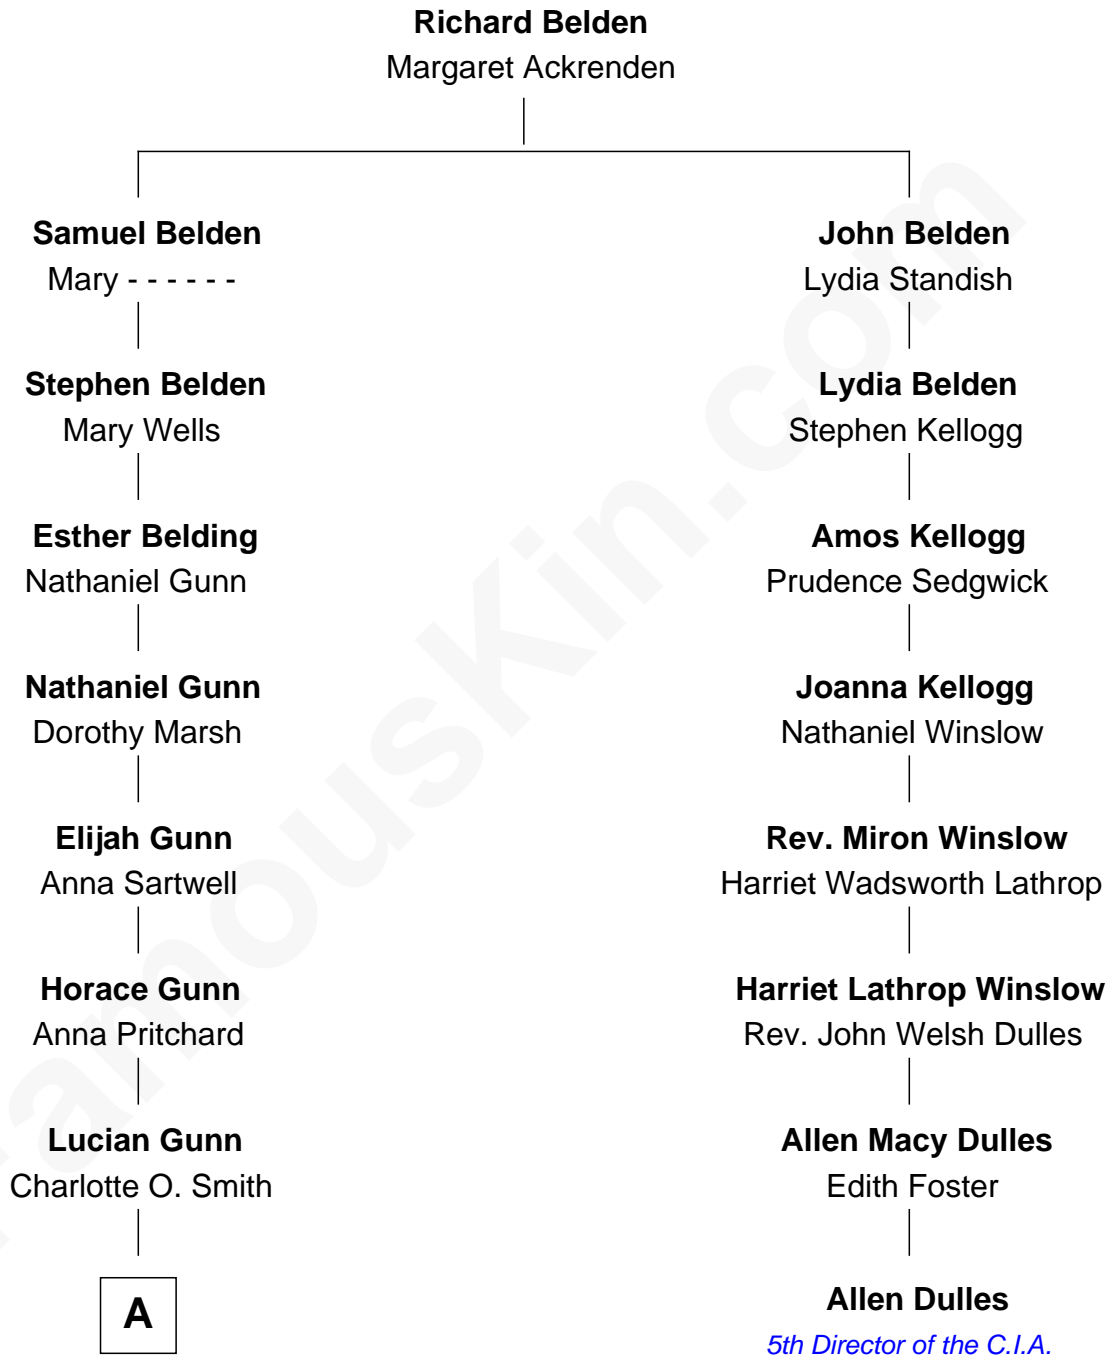

# FamousKin.com Relationship Chart of

**Anna Gunn**

*TV and Movie Actress*

7th cousin 4 times removed of

**Allen Dulles**

*5th Director of the C.I.A.*

**A**

—  
**Charles Henry Gunn**  
Elizabeth Ann Whitlock

—  
**Earl Leland Gunn**  
Rose C. Clemens

—  
**Clemens Earl Gunn**  
Ida McKinley Day

—  
**Clemens Earl Gunn**  
Sharon Anna Kathryn Peters

—  
**Anna Gunn**  
*TV and Movie Actress*