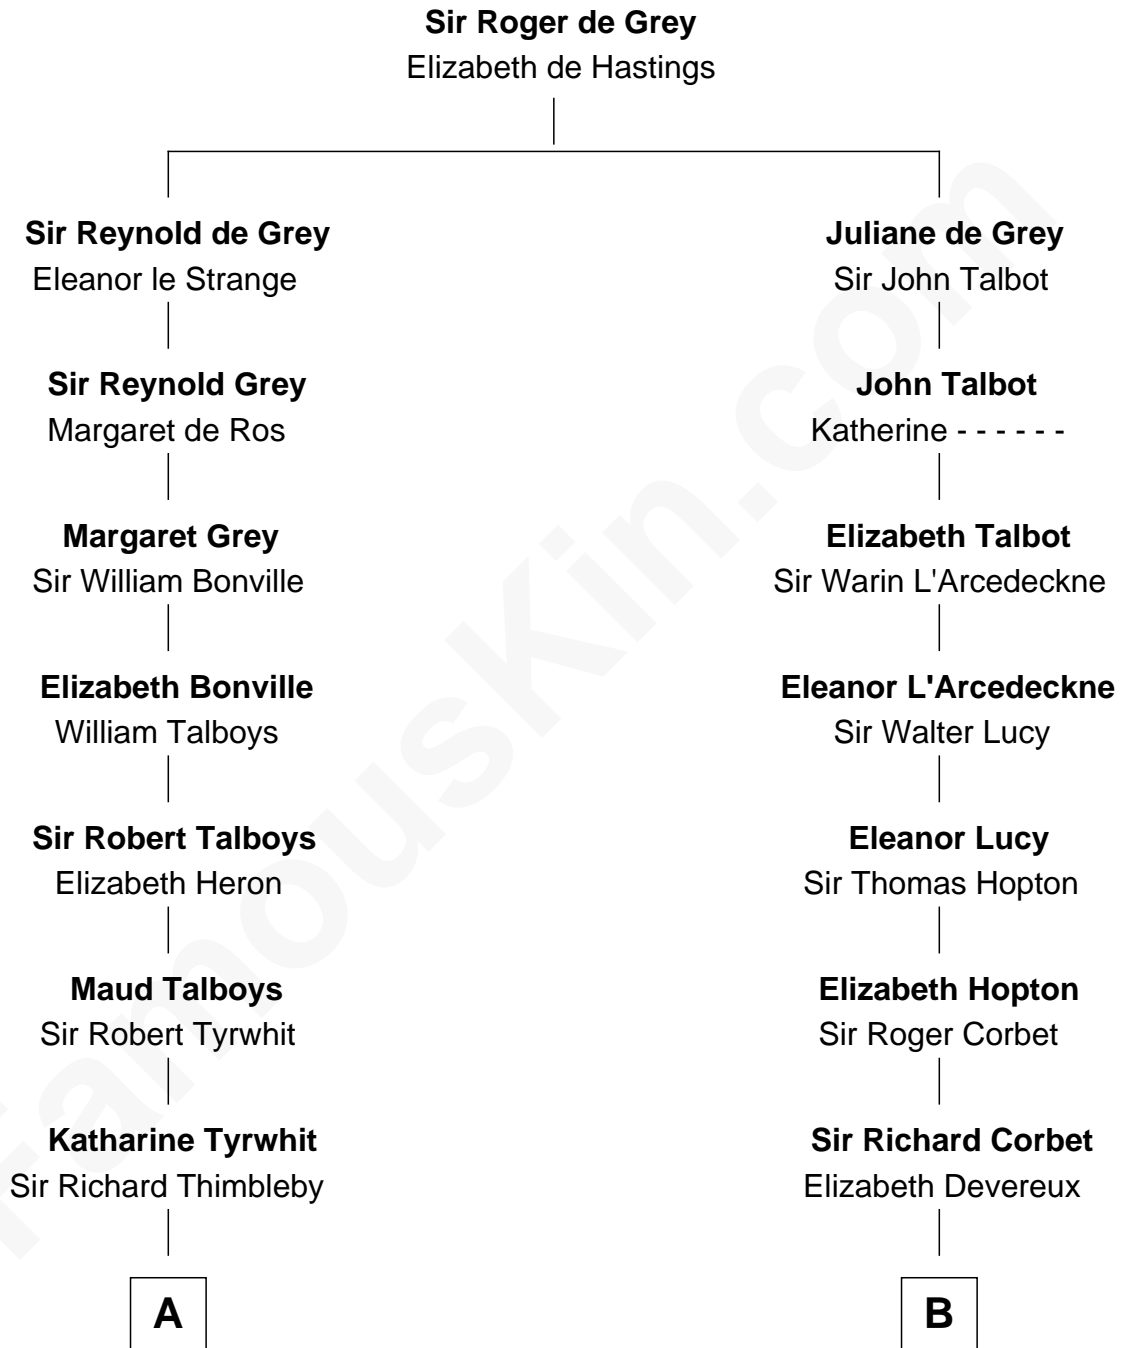

FamousKin.com Relationship Chart of

Anna Gunn

TV and Movie Actress

20th cousin 1 time removed of

John Foster Dulles

52nd U.S. Secretary of State

C

Luther N. Day
Ida McKinley Barber