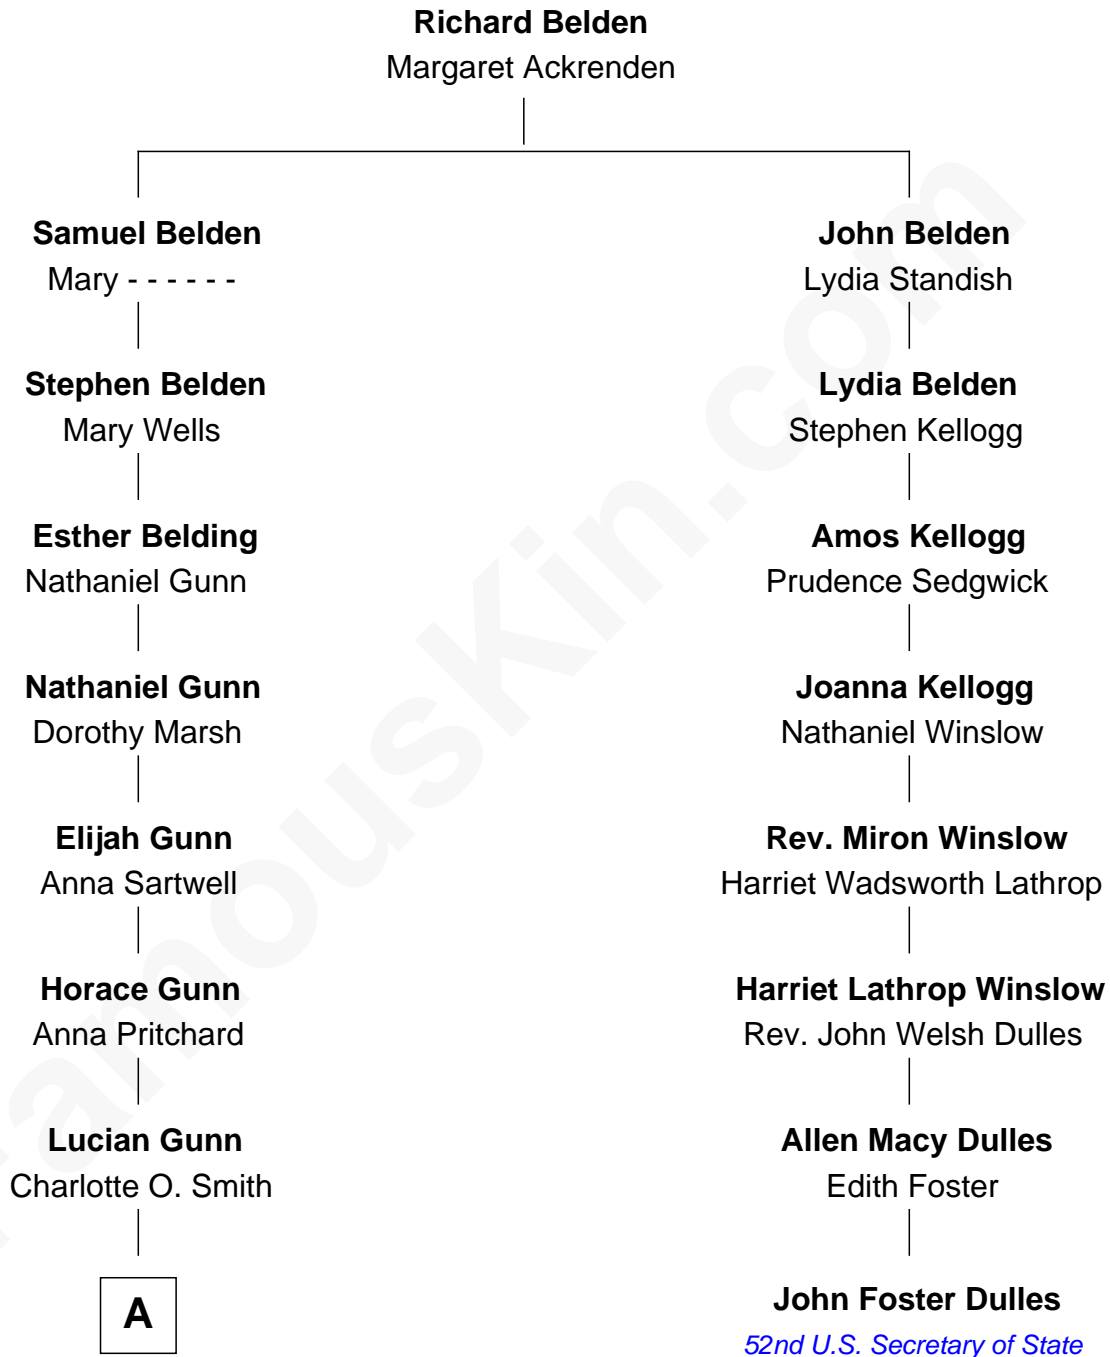

FamousKin.com Relationship Chart of

Anna Gunn

TV and Movie Actress

7th cousin 4 times removed of

John Foster Dulles

52nd U.S. Secretary of State

A

—
Charles Henry Gunn
Elizabeth Ann Whitlock

—
Earl Leland Gunn
Rose C. Clemens

—
Clemens Earl Gunn
Ida McKinley Day

—
Clemens Earl Gunn
Sharon Anna Kathryn Peters

—
Anna Gunn
TV and Movie Actress