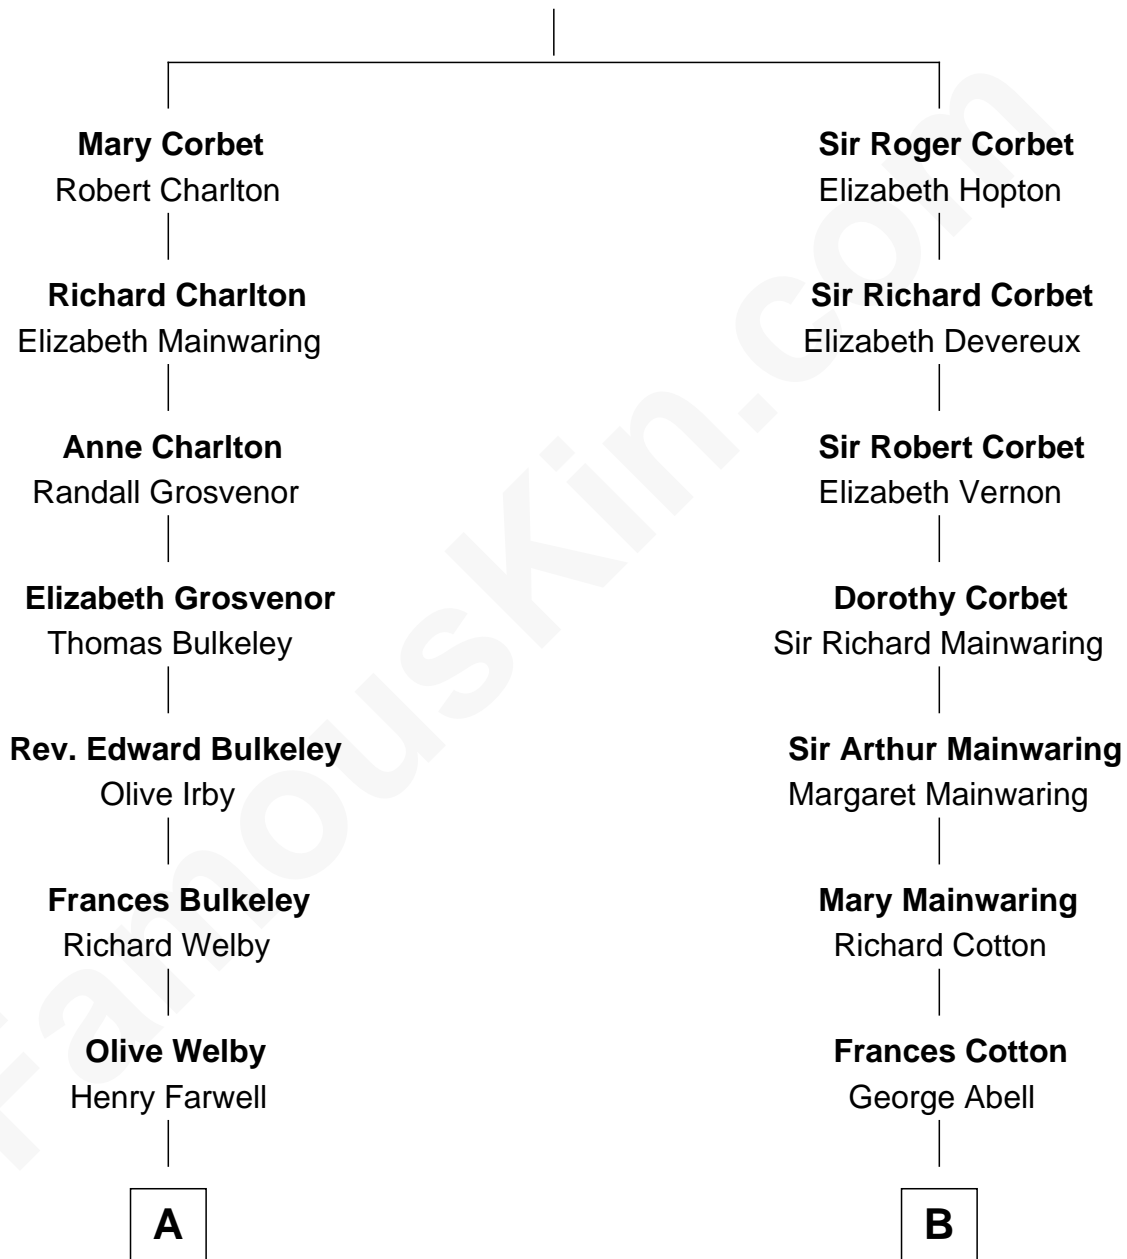

FamousKin.com Relationship Chart of

Anna Gunn

TV and Movie Actress

13th cousin 4 times removed of

C. W. Post

Founder of Post Cereals

Sir Robert Corbet

Margaret - - - - -

Anna Gunn photo by [Gage Skidmore](#) (CC BY-SA 2.0)