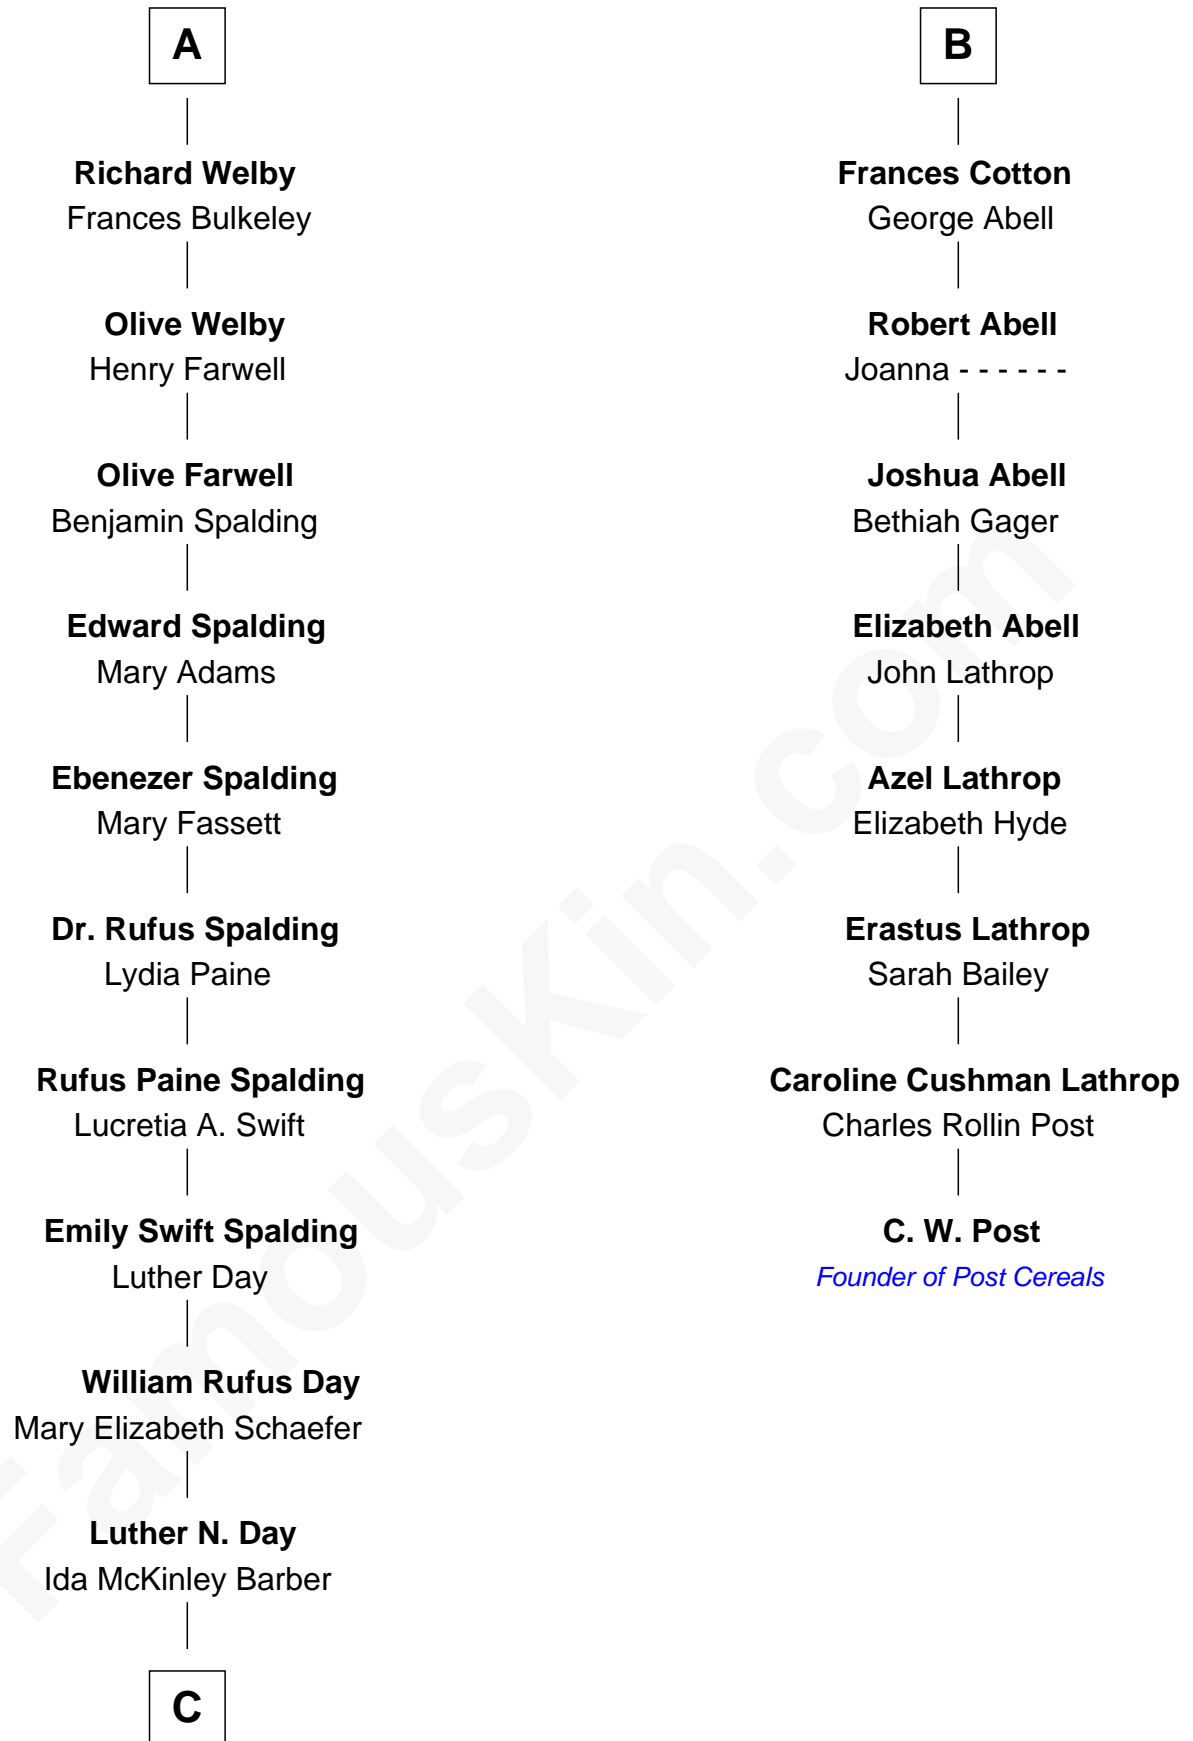

FamousKin.com Relationship Chart of

Anna Gunn

TV and Movie Actress

14th cousin 5 times removed of

C. W. Post

Founder of Post Cereals

Sir Philip le Despencer

Elizabeth - - - - -

Sir Robert Tyrwhit

Maud Talboys

Katharine Tyrwhit

Sir Richard Thimbleby

Elizabeth Thimbleby

Thomas Welby

A

Alice le Despenser

John Cotton

Sir George Cotton

Mary Onley

Richard Cotton

Mary Mainwaring

B

C

Ida McKinley Day
Clemens Earl Gunn