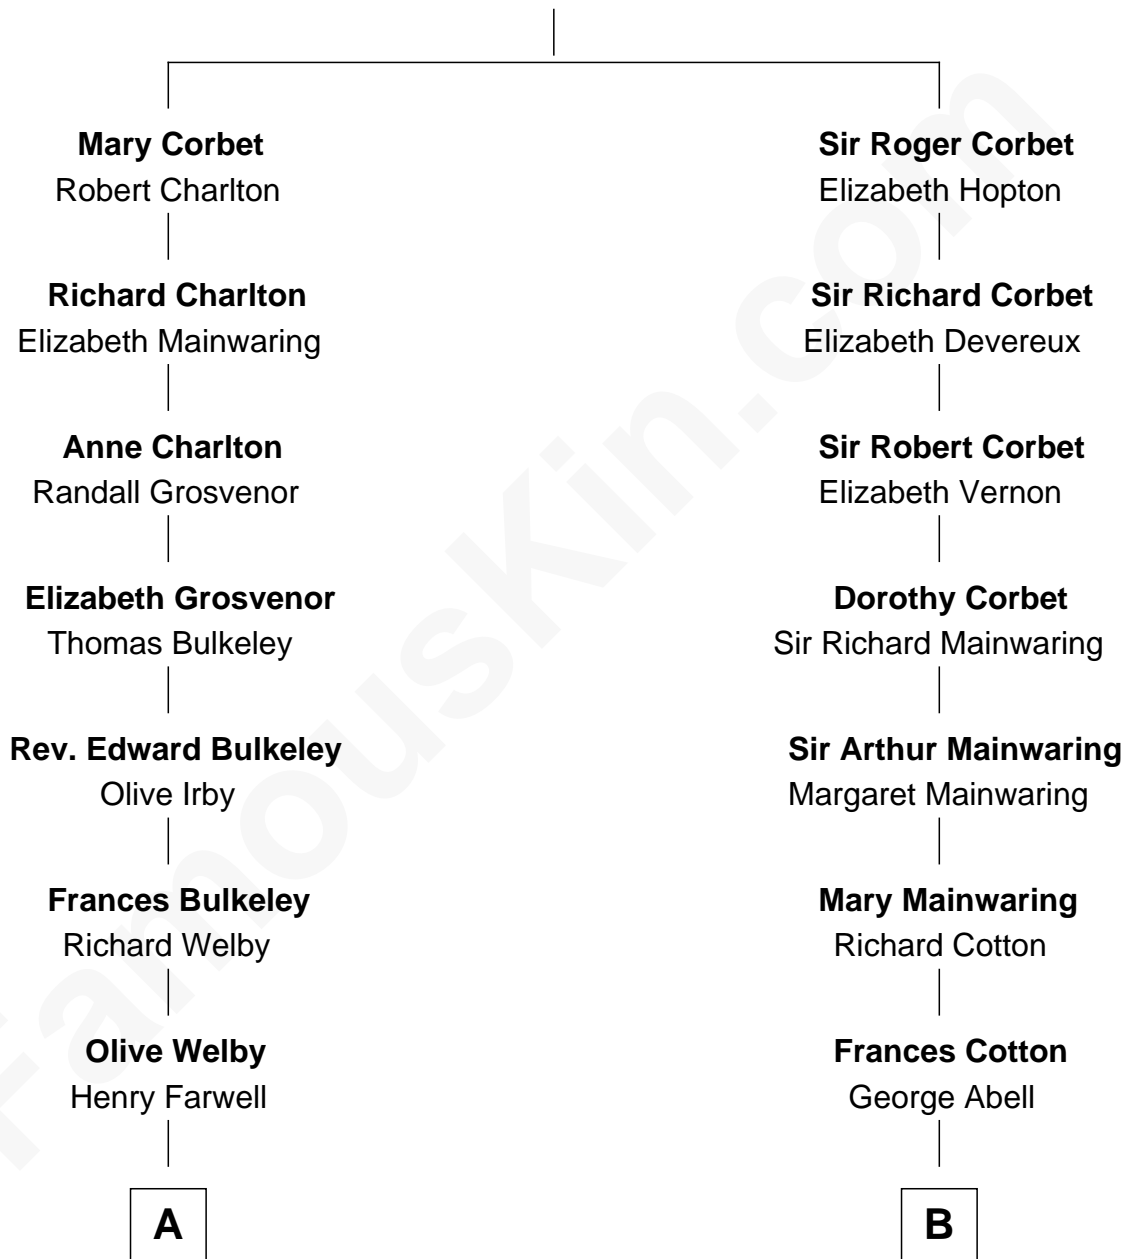

FamousKin.com Relationship Chart of

Anna Gunn

TV and Movie Actress

17th cousin 1 time removed of

Adlai Stevenson III

U.S. Senator from Illinois

Sir Robert Corbet

Margaret - - - - -

C

Ellen Borden

Adlai Ewing Stevenson

Adlai Stevenson III

U.S. Senator from Illinois

FamousKin.com