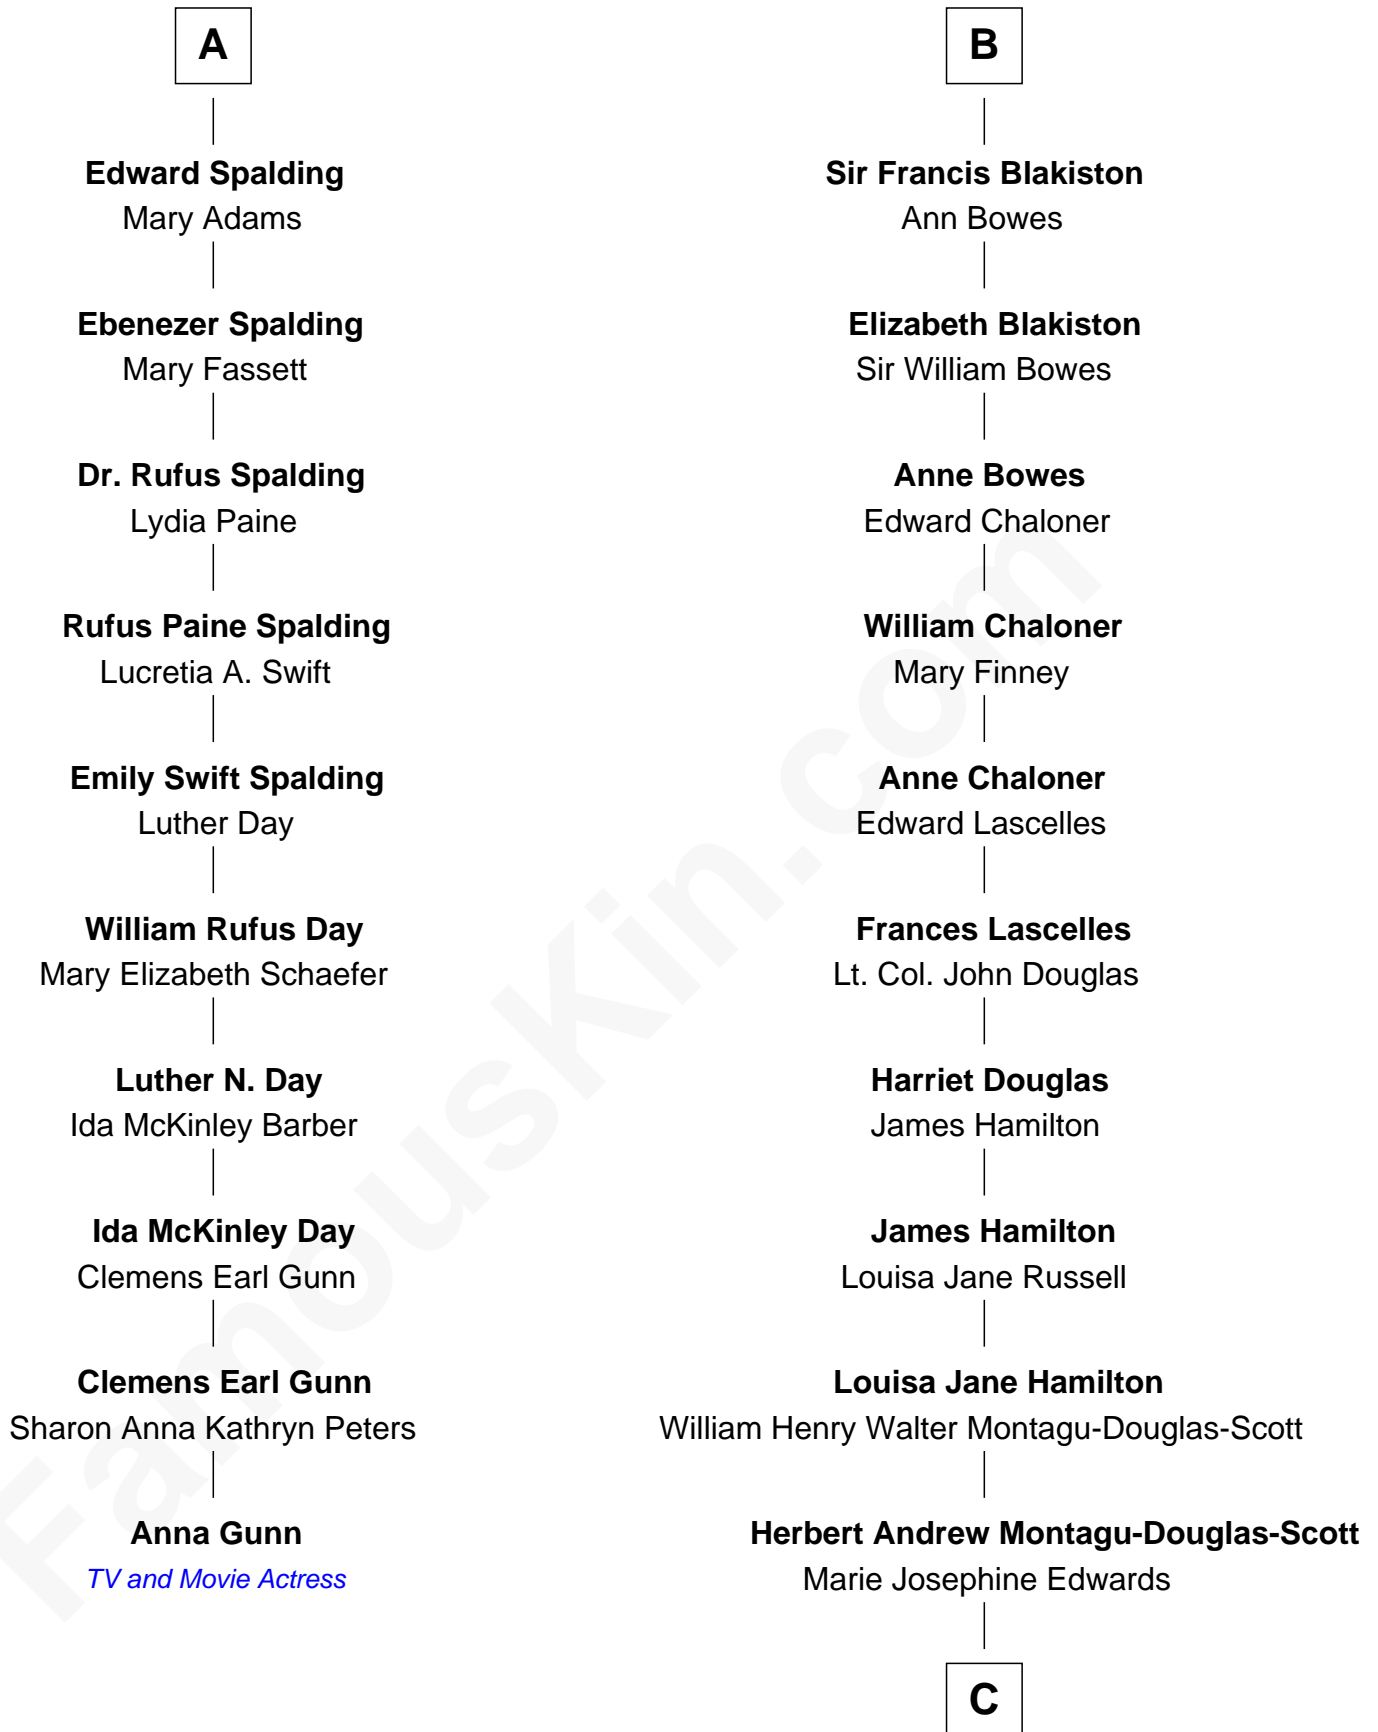

# FamousKin.com Relationship Chart of

**Anna Gunn**

*TV and Movie Actress*

16th cousin 3 times removed of

**Sarah Ferguson**

*Duchess of York*

**Sir Robert Constable**

Agnes Wentworth

**C**

—  
**Marian Louisa Montagu-Douglas-Scott**

Andrew Henry Ferguson

—  
**Ronald Ivor Ferguson**

Susan Mary Wright

—  
**Sarah Ferguson**

*Duchess of York*

FamousKin.com