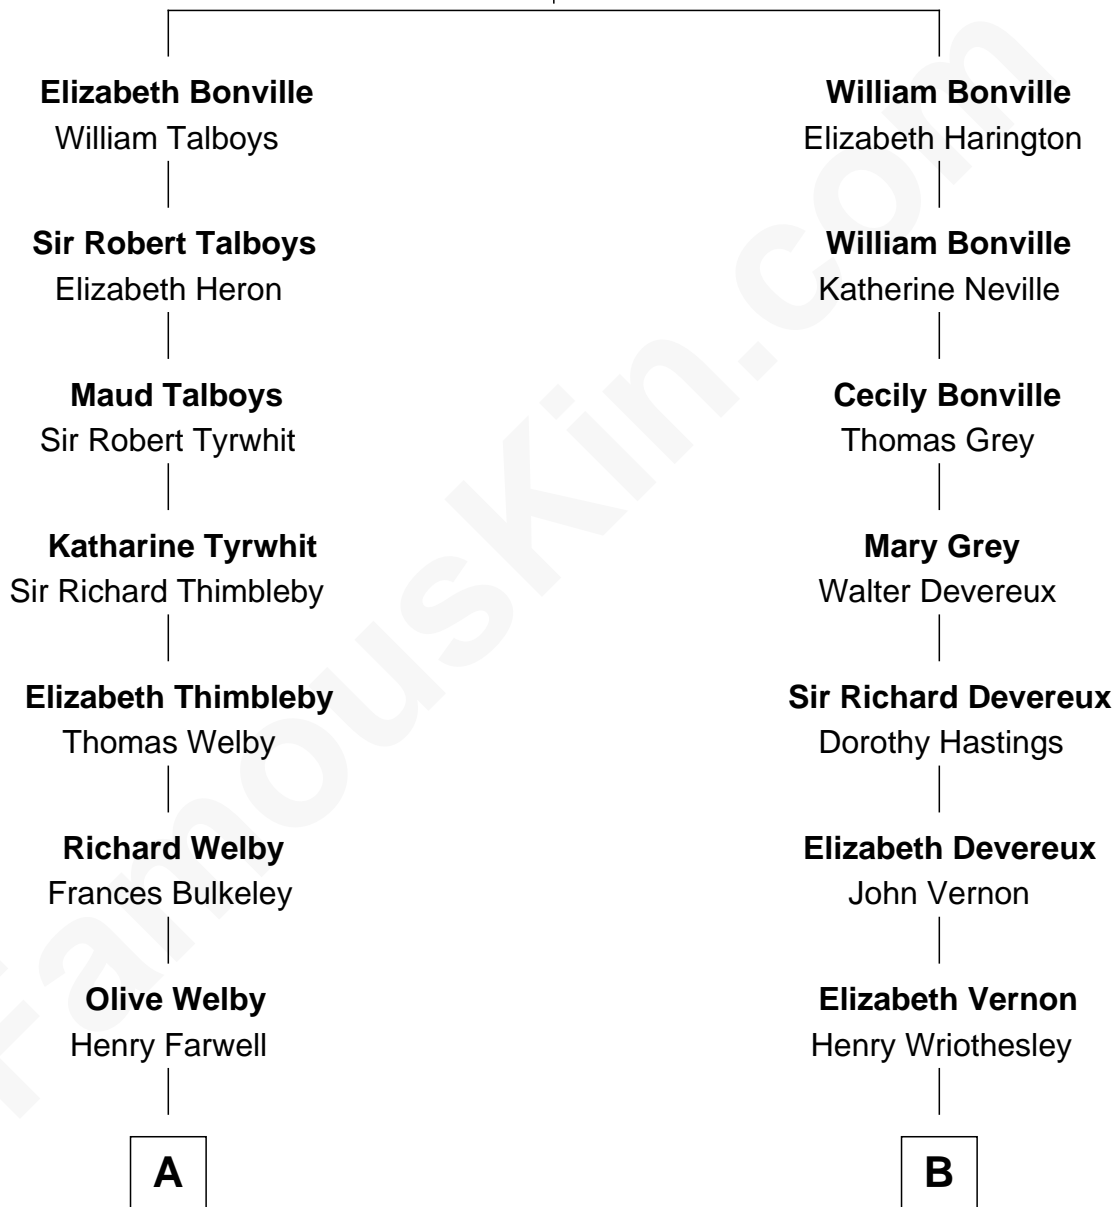

FamousKin.com Relationship Chart of

Anna Gunn

TV and Movie Actress

17th cousin 1 time removed of

Sarah Ferguson

Duchess of York

Sir William Bonville

Margaret Grey

C

—
Ronald Ivor Ferguson

Susan Mary Wright

—
Sarah Ferguson

Duchess of York

FamousKin.com