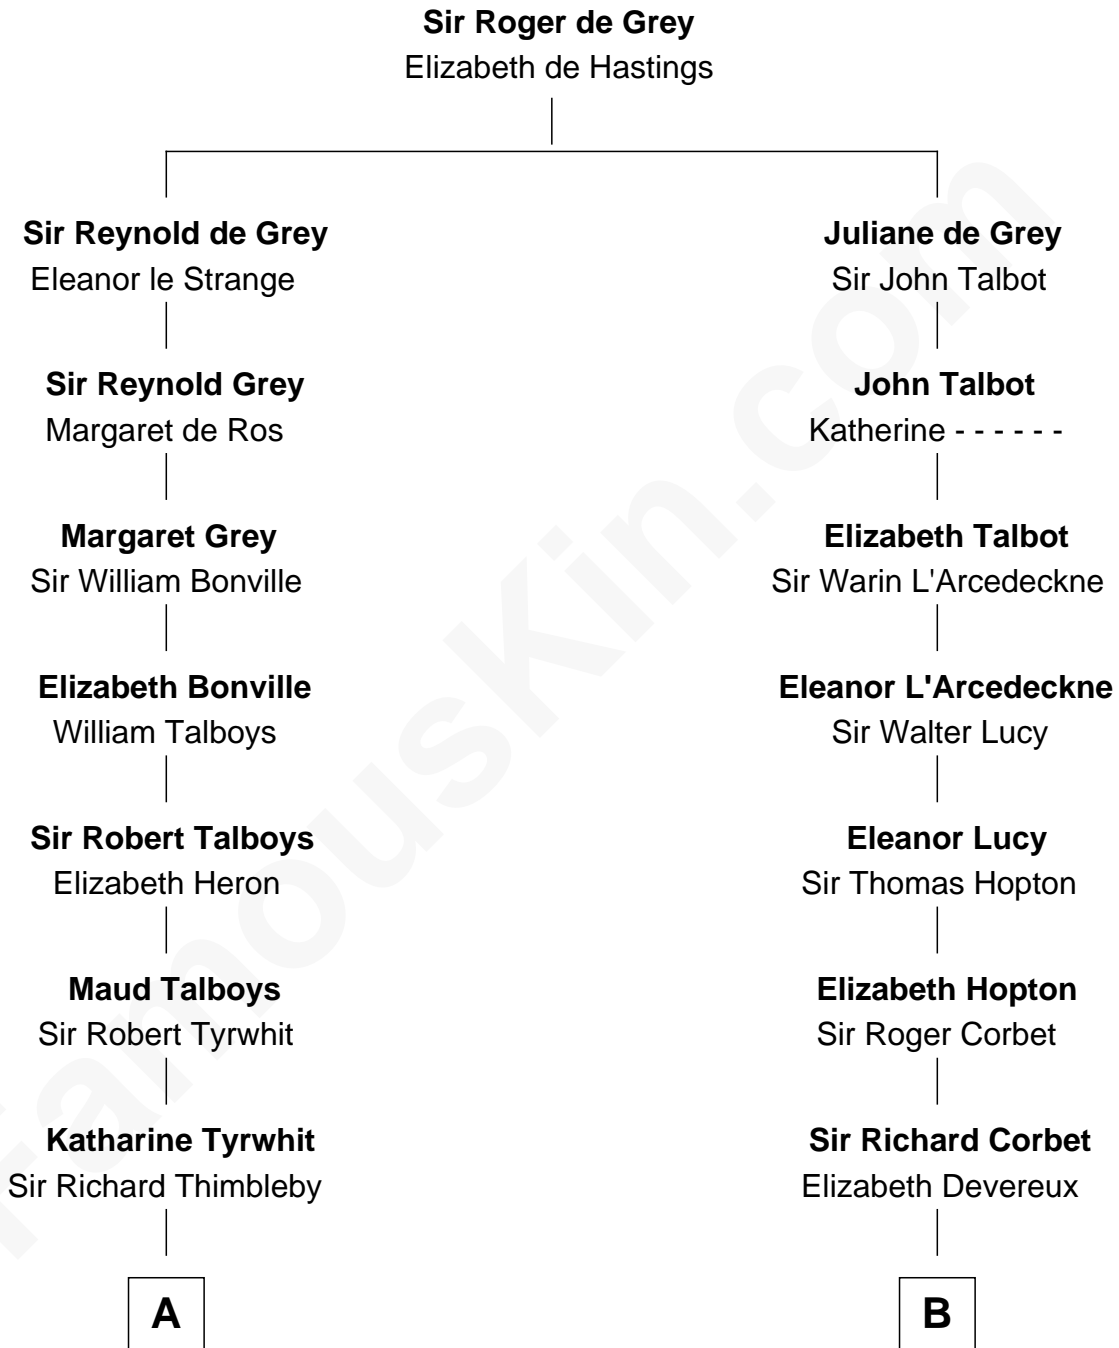

# FamousKin.com Relationship Chart of

**Anna Gunn**

*TV and Movie Actress*

19th cousin 1 time removed of

**Olivia De Havilland**

*Movie Actress*

**C**

**Luther N. Day**  
Ida McKinley Barber

**Ida McKinley Day**  
Clemens Earl Gunn

**Clemens Earl Gunn**  
Sharon Anna Kathryn Peters

**Anna Gunn**  
*TV and Movie Actress*

**D**

**Margaret Letitia Molesworth**  
Charles Richard De Havilland

**Walter Augustus De Havilland**  
Lillian Augusta Ruse