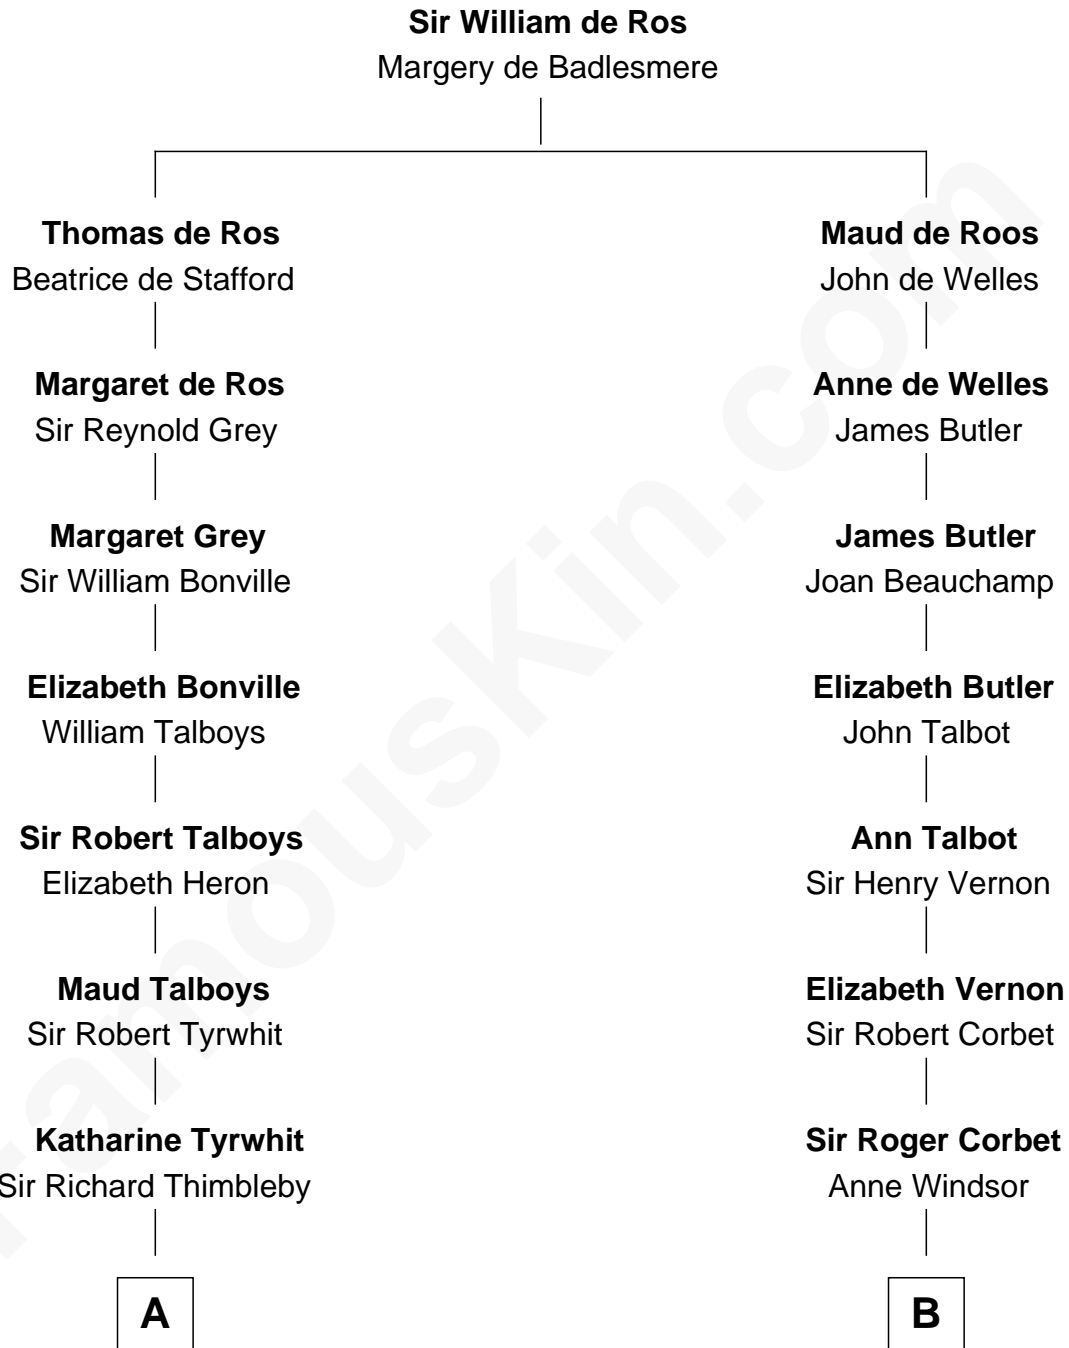

FamousKin.com Relationship Chart of

Anna Gunn

TV and Movie Actress

17th cousin 3 times removed of

Joan Fontaine

Movie Actress

C

—
Luther N. Day
Ida McKinley Barber