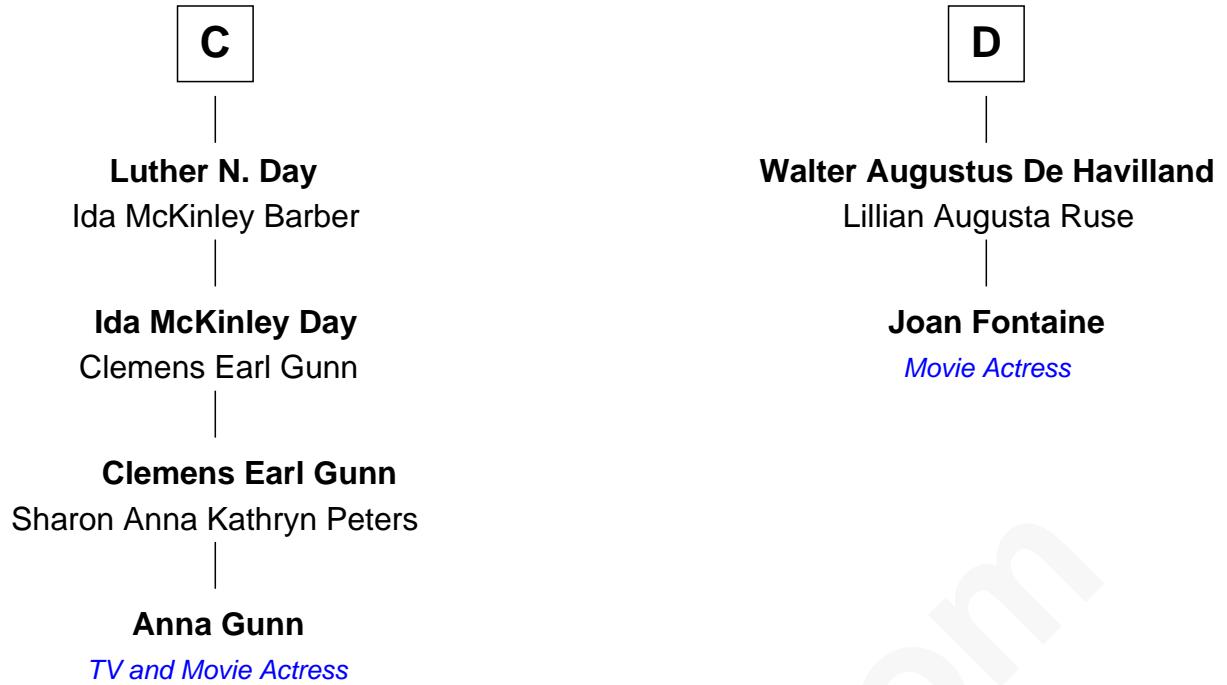

# FamousKin.com Relationship Chart of

**Anna Gunn**

*TV and Movie Actress*

18th cousin 2 times removed of

**Joan Fontaine**

*Movie Actress*

**Ralph de Stafford**  
Margaret de Audley

**Beatrice de Stafford**

**Elizabeth Devereux**

Sir Richard Corbet

**Sir Robert Corbet**

Elizabeth Vernon

**B**

FamousKin.com