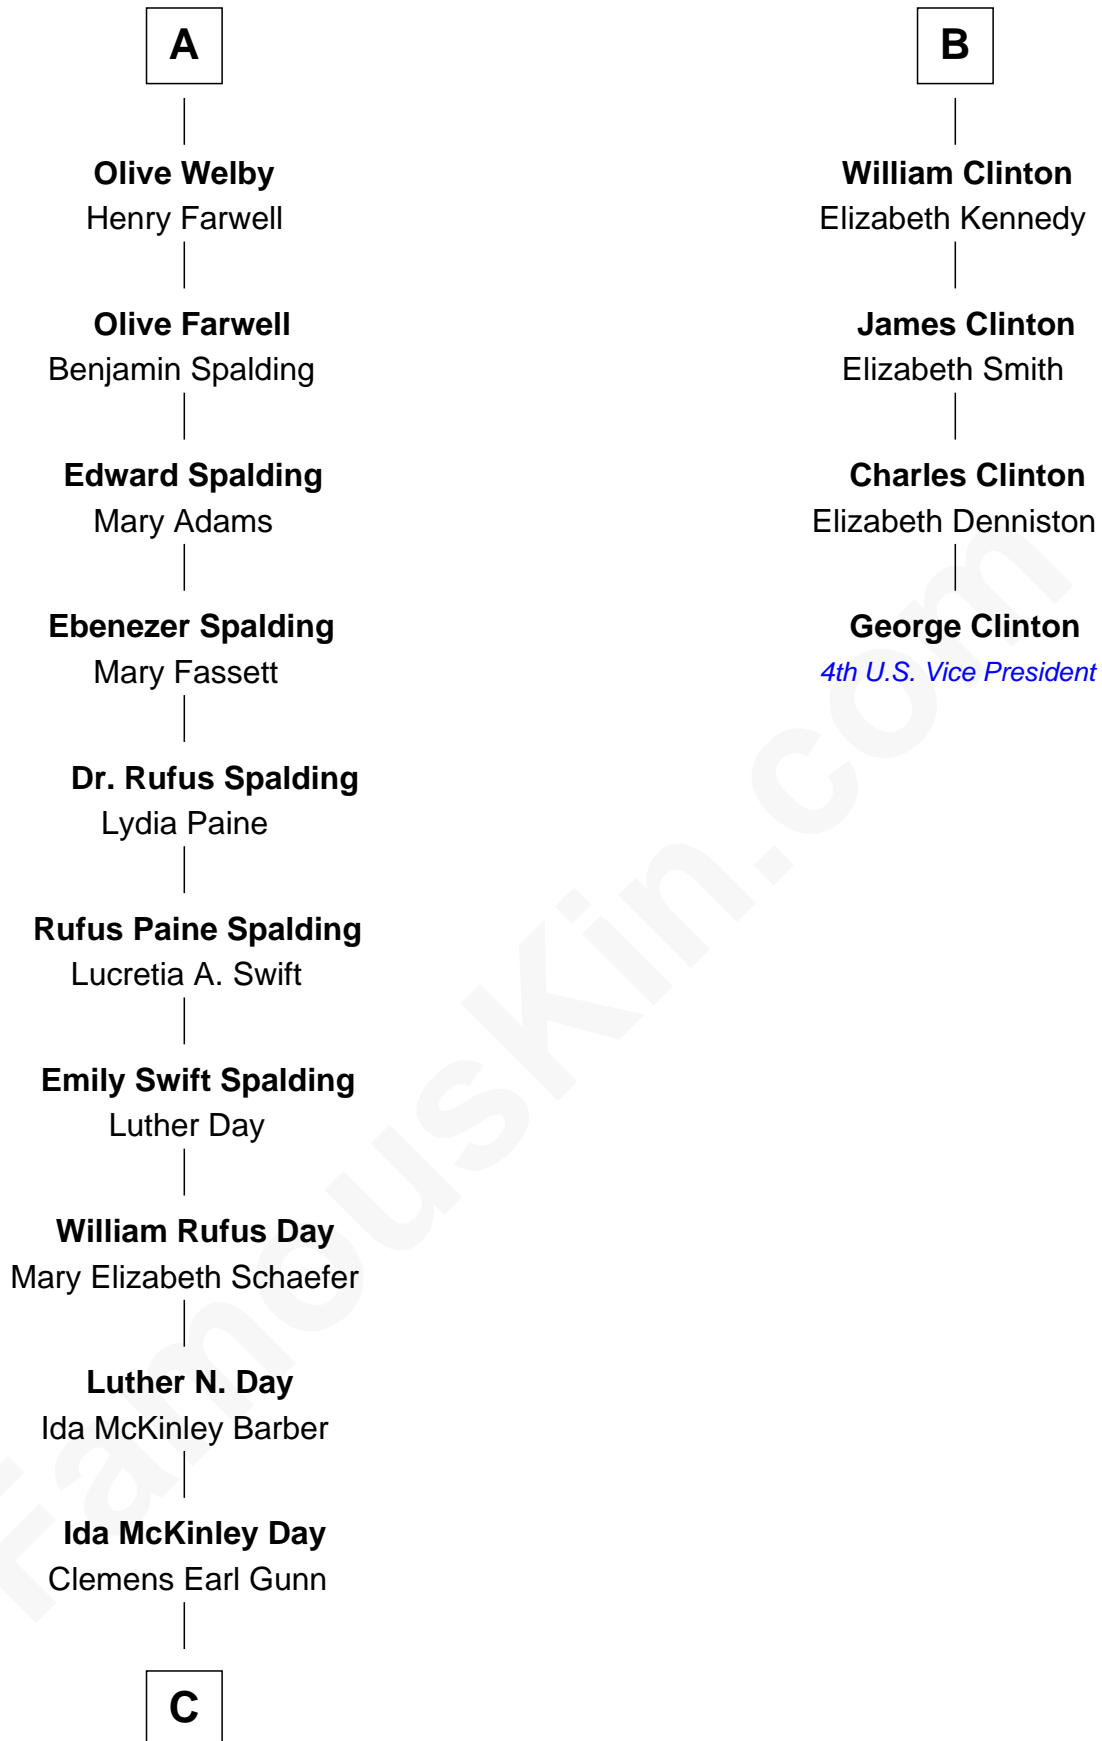

FamousKin.com Relationship Chart of

Anna Gunn

TV and Movie Actress

10th cousin 8 times removed of

George Clinton

4th U.S. Vice President

Sir Reynold Grey

Margaret de Ros

C

Clemens Earl Gunn
Sharon Anna Kathryn Peters

Anna Gunn
TV and Movie Actress

FamousKin.com