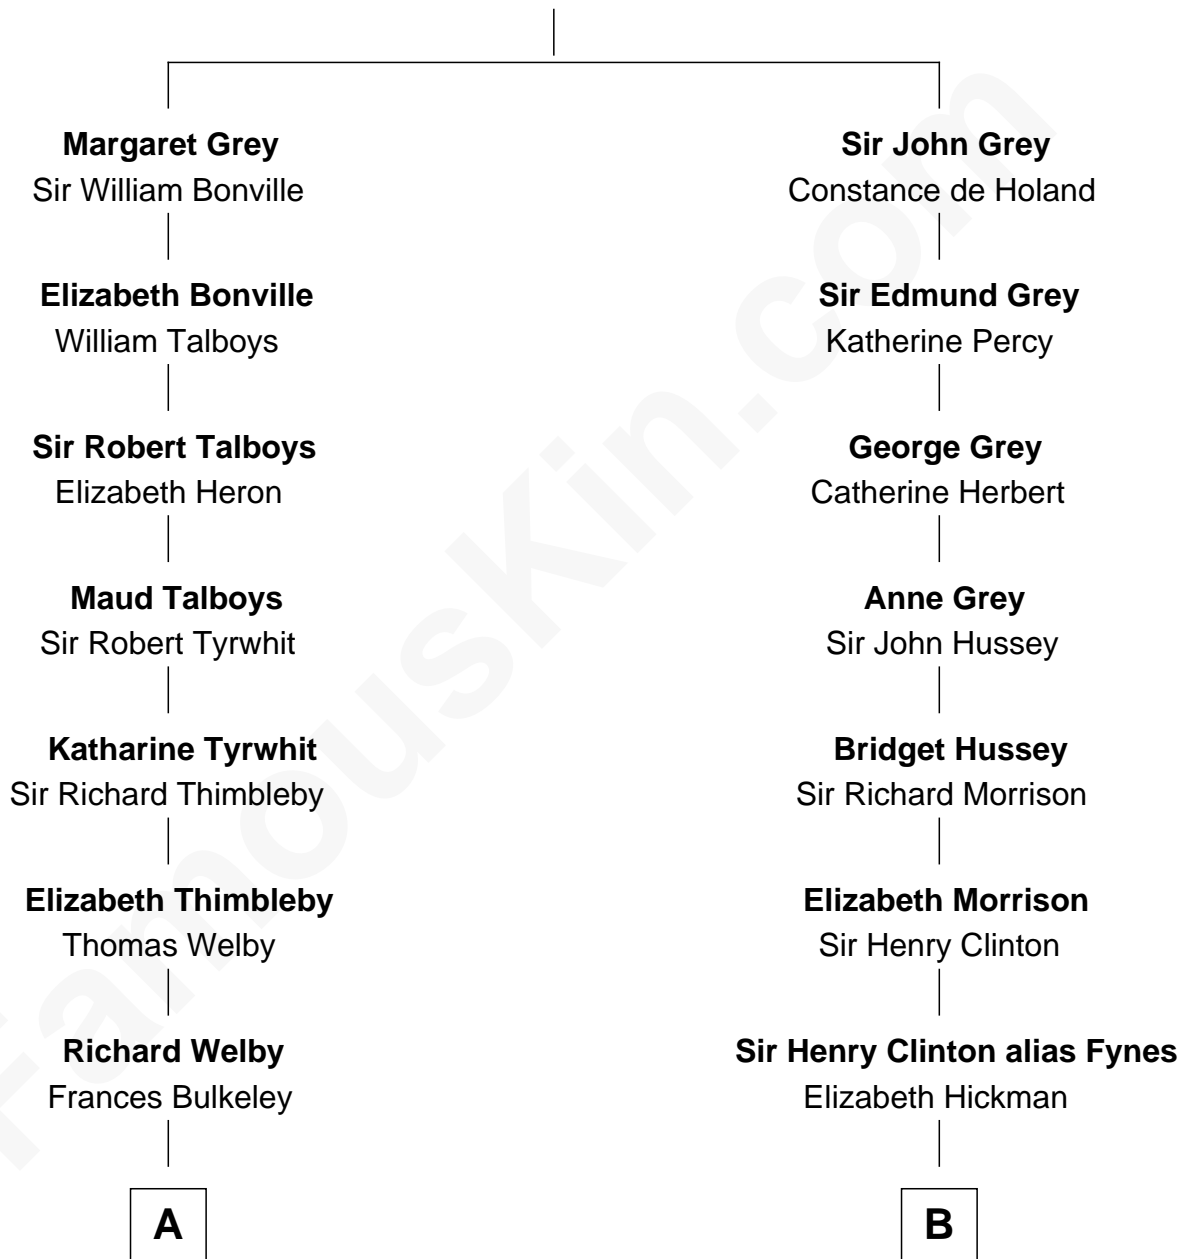

FamousKin.com Relationship Chart of

Anna Gunn

TV and Movie Actress

10th cousin 8 times removed of

George Clinton

4th U.S. Vice President

Sir Reynold Grey

Margaret de Ros

C

Clemens Earl Gunn
Sharon Anna Kathryn Peters

Anna Gunn
TV and Movie Actress

FamousKin.com