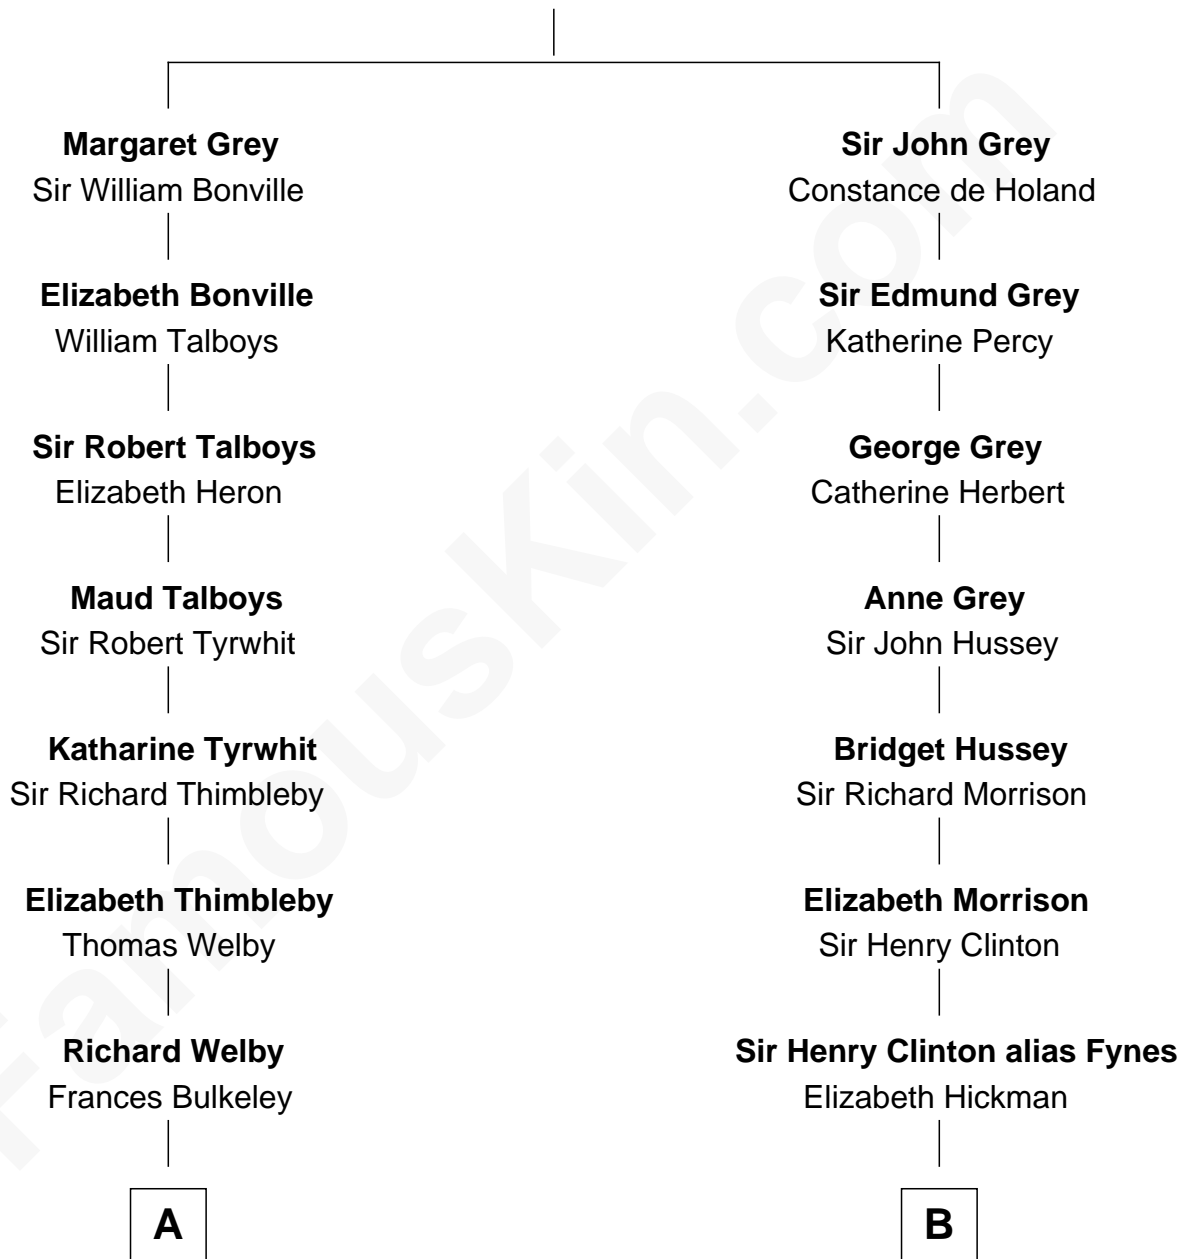

FamousKin.com Relationship Chart of

Anna Gunn

TV and Movie Actress

11th cousin 7 times removed of

DeWitt Clinton

6th Governor of New York

Sir Reynold Grey

Margaret de Ros

C

Clemens Earl Gunn
Sharon Anna Kathryn Peters

Anna Gunn
TV and Movie Actress

FamousKin.com