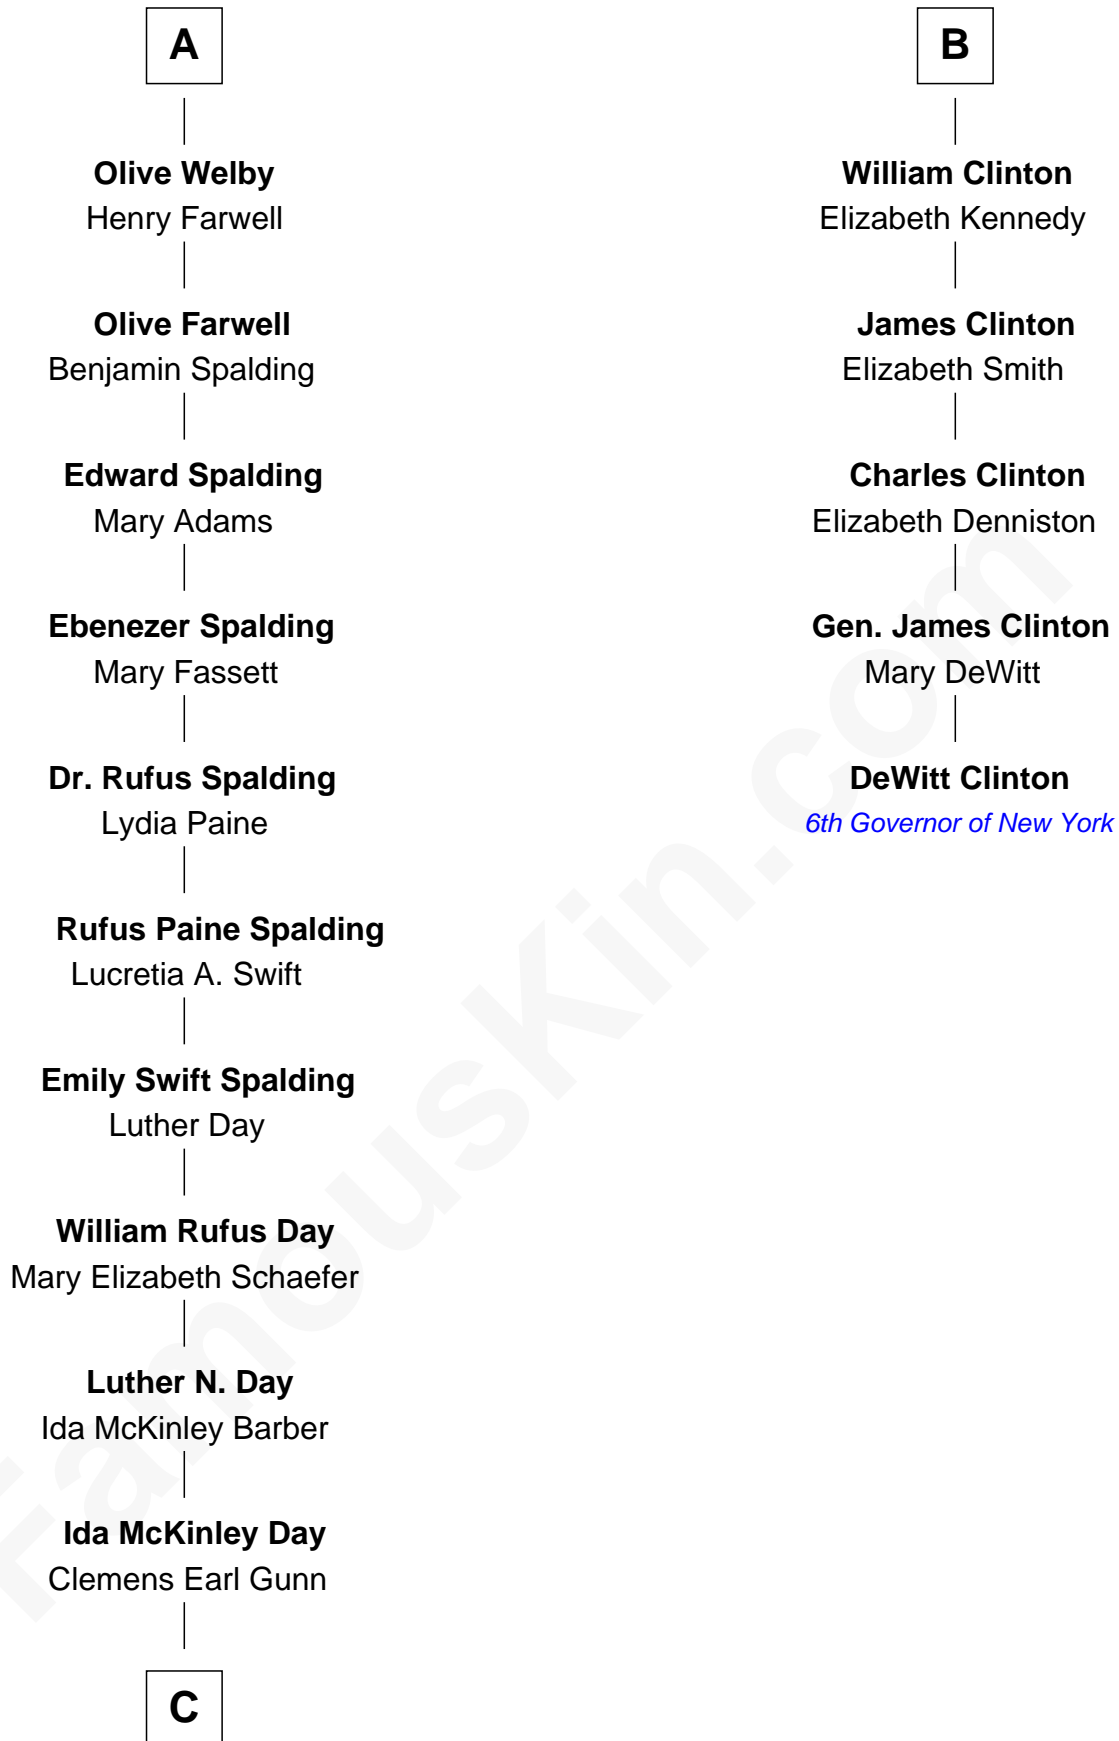

FamousKin.com Relationship Chart of

Anna Gunn

TV and Movie Actress

11th cousin 7 times removed of

DeWitt Clinton

6th Governor of New York

Sir Reynold Grey

Margaret de Ros