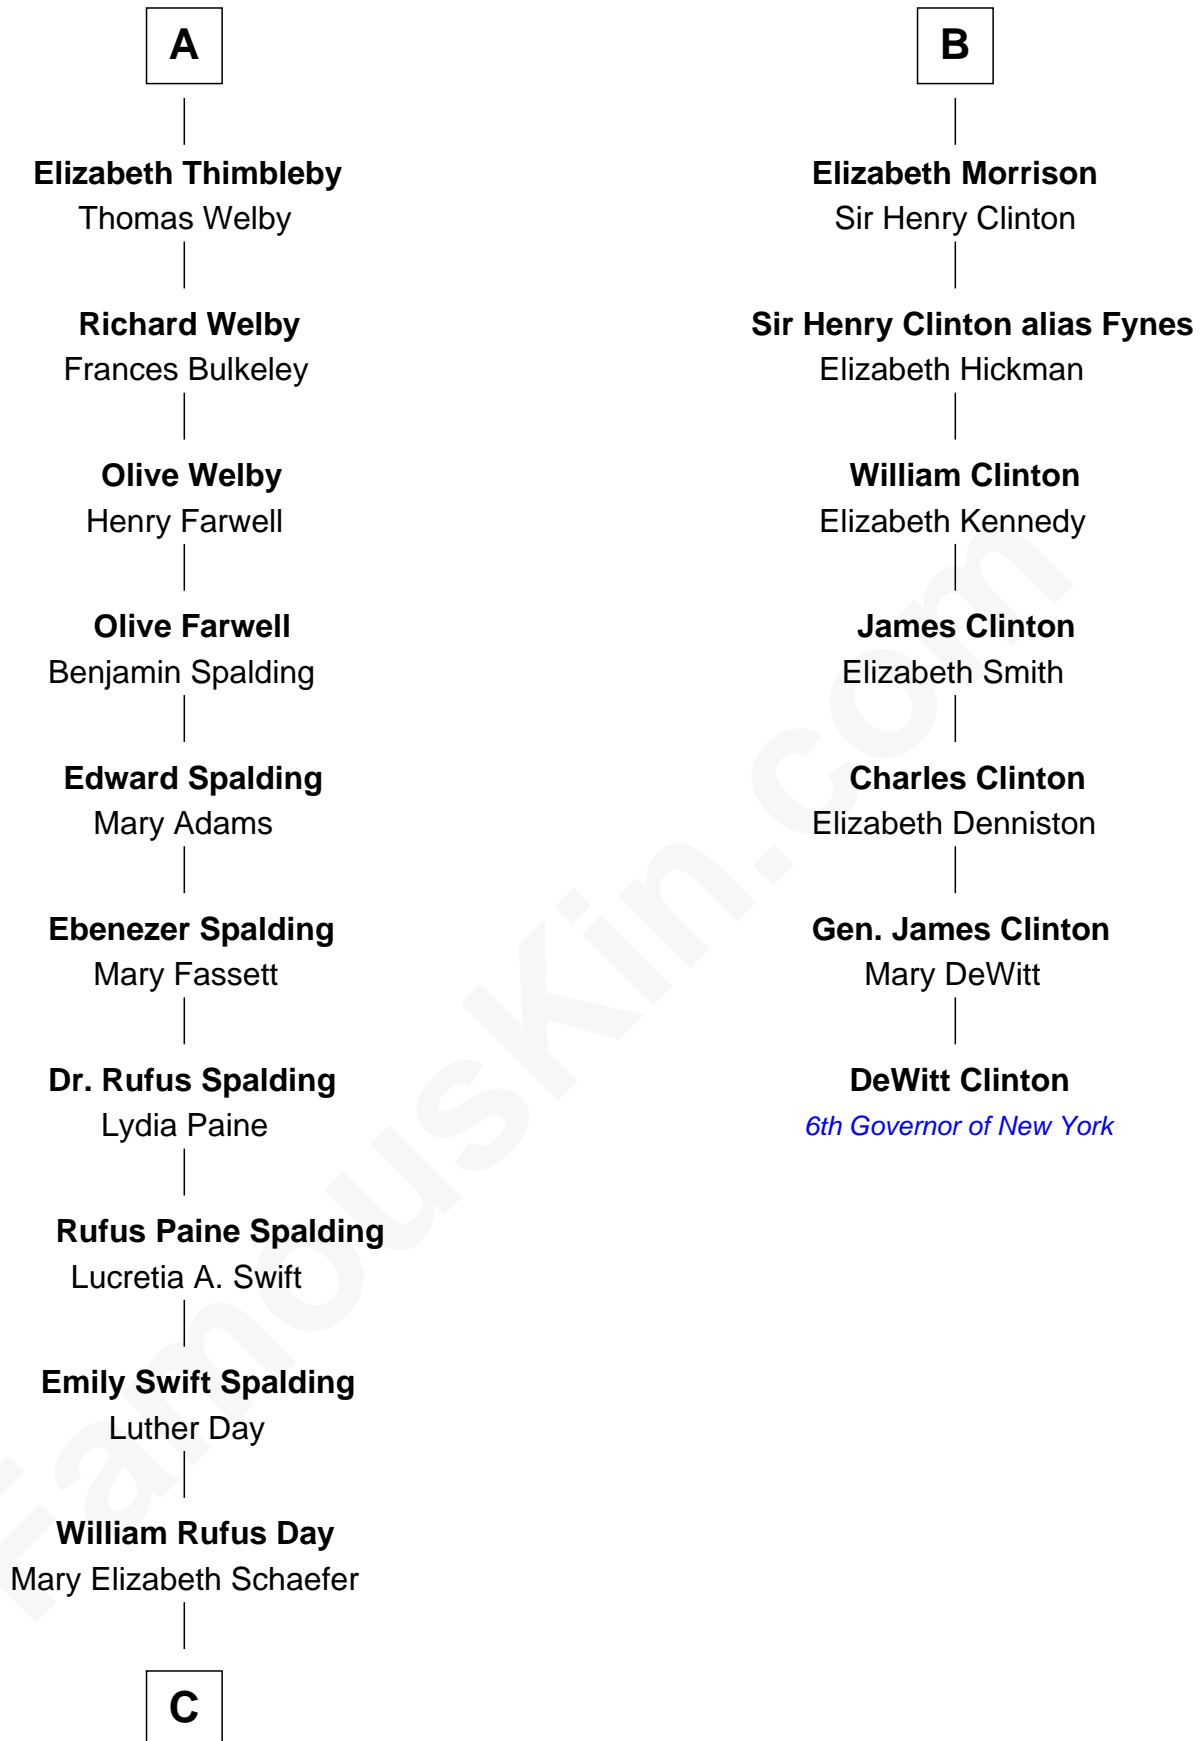

# FamousKin.com Relationship Chart of

**Anna Gunn**

*TV and Movie Actress*

13th cousin 7 times removed of

**DeWitt Clinton**

*6th Governor of New York*

**Ralph de Stafford**  
Margaret de Audley

**Beatrice de Stafford**

Elizabeth Heron

**Maud Talboys**

Sir Robert Tyrwhit

**Katharine Tyrwhit**

Sir Richard Thimbleby

**A**

**Beatrice de Stafford**

Thomas de Ros

**Margaret de Ros**

Sir Reynold Grey

**Sir John Grey**

Constance de Holand

**Sir Edmund Grey**

Katherine Percy

**George Grey**

Catherine Herbert

**Anne Grey**

Sir John Hussey

**Bridget Hussey**

Sir Richard Morrison

**B**

**C**

—  
**Luther N. Day**  
Ida McKinley Barber

—  
**Ida McKinley Day**  
Clemens Earl Gunn