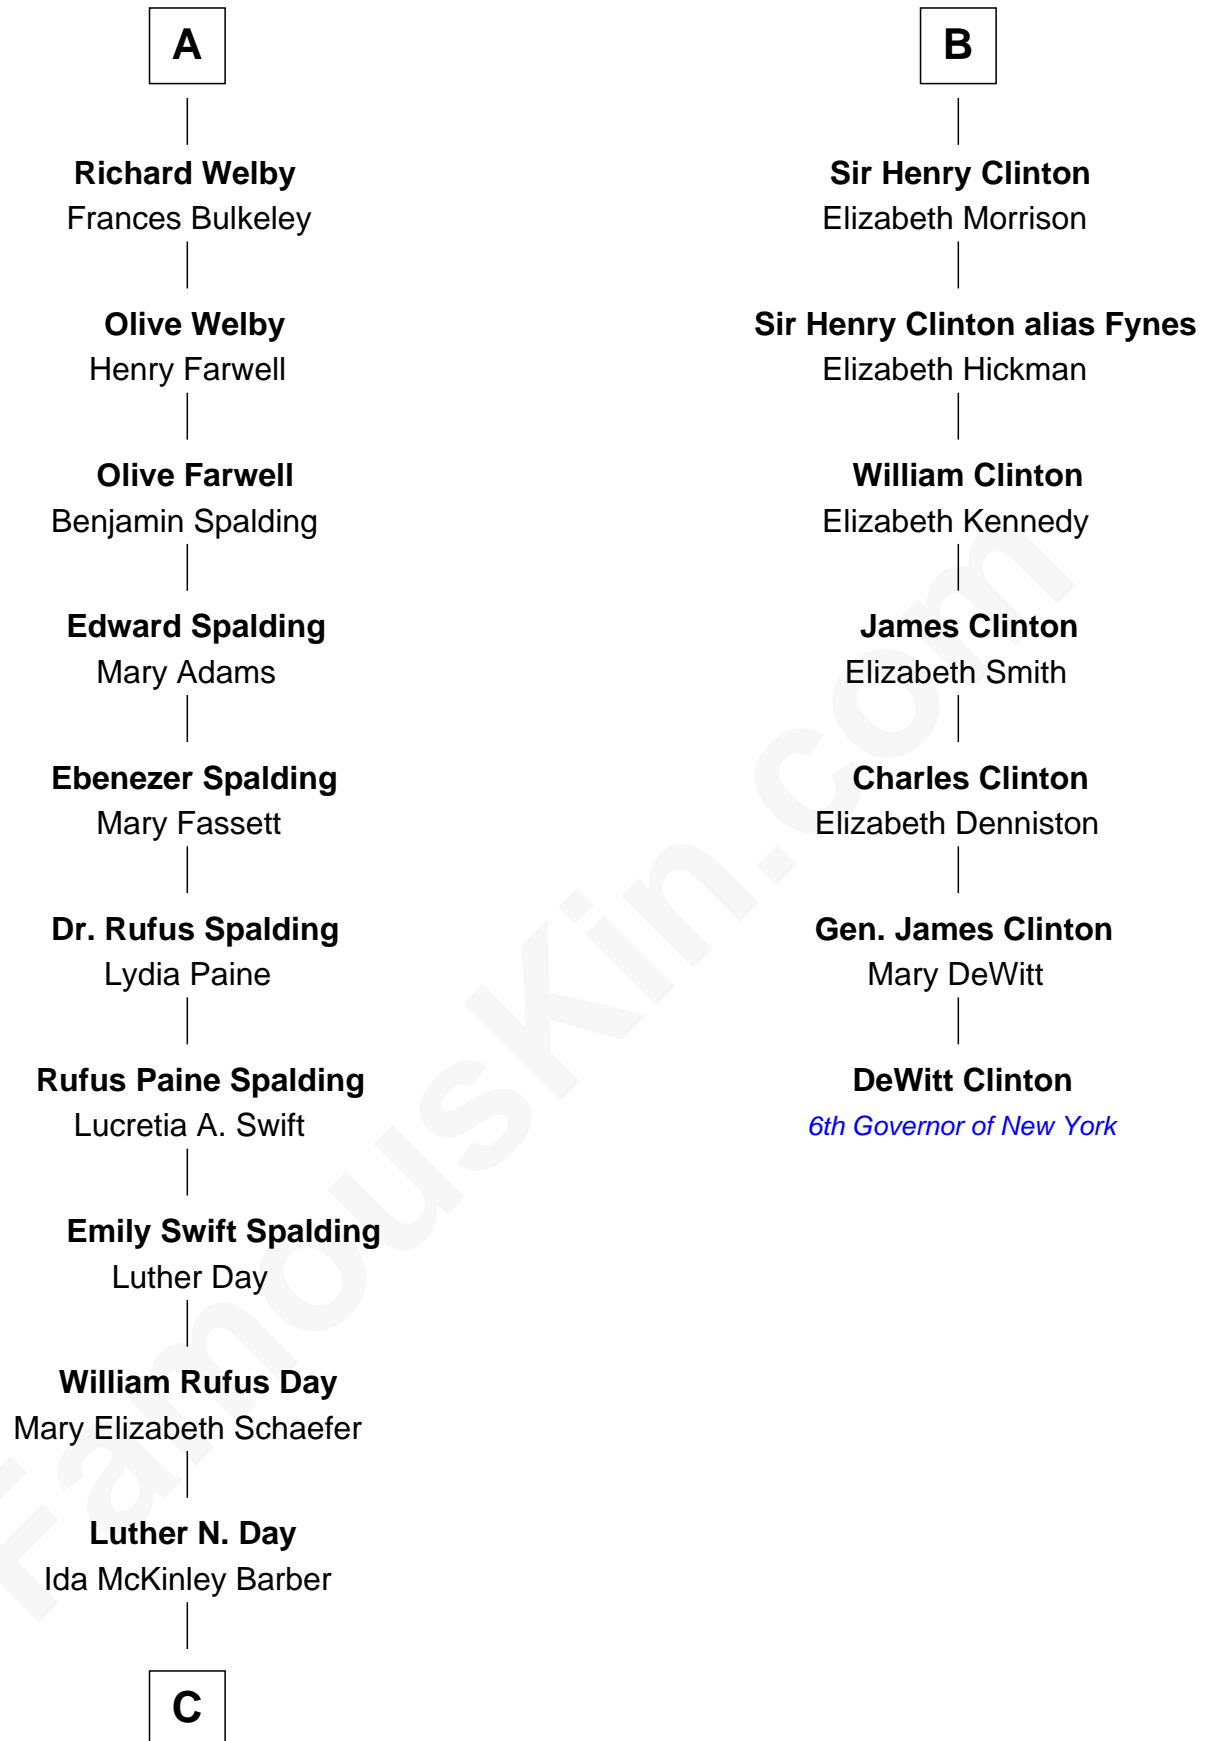

# FamousKin.com Relationship Chart of

**Anna Gunn**

*TV and Movie Actress*

13th cousin 6 times removed of

**DeWitt Clinton**

*6th Governor of New York*

**Sir Philip le Despencer**

Elizabeth - - - - -

**Sir Robert Tyrwhit**

Maud Talboys

**Katharine Tyrwhit**

Sir Richard Thimbleby

**Elizabeth Thimbleby**

Thomas Welby

**A**

**Alice le Despenser**

Elizabeth Grey

**Elizabeth Dudley**

William Stourton

**Ursula Stourton**

Sir Edward Clinton

**B**

**C**

**Ida McKinley Day**  
Clemens Earl Gunn