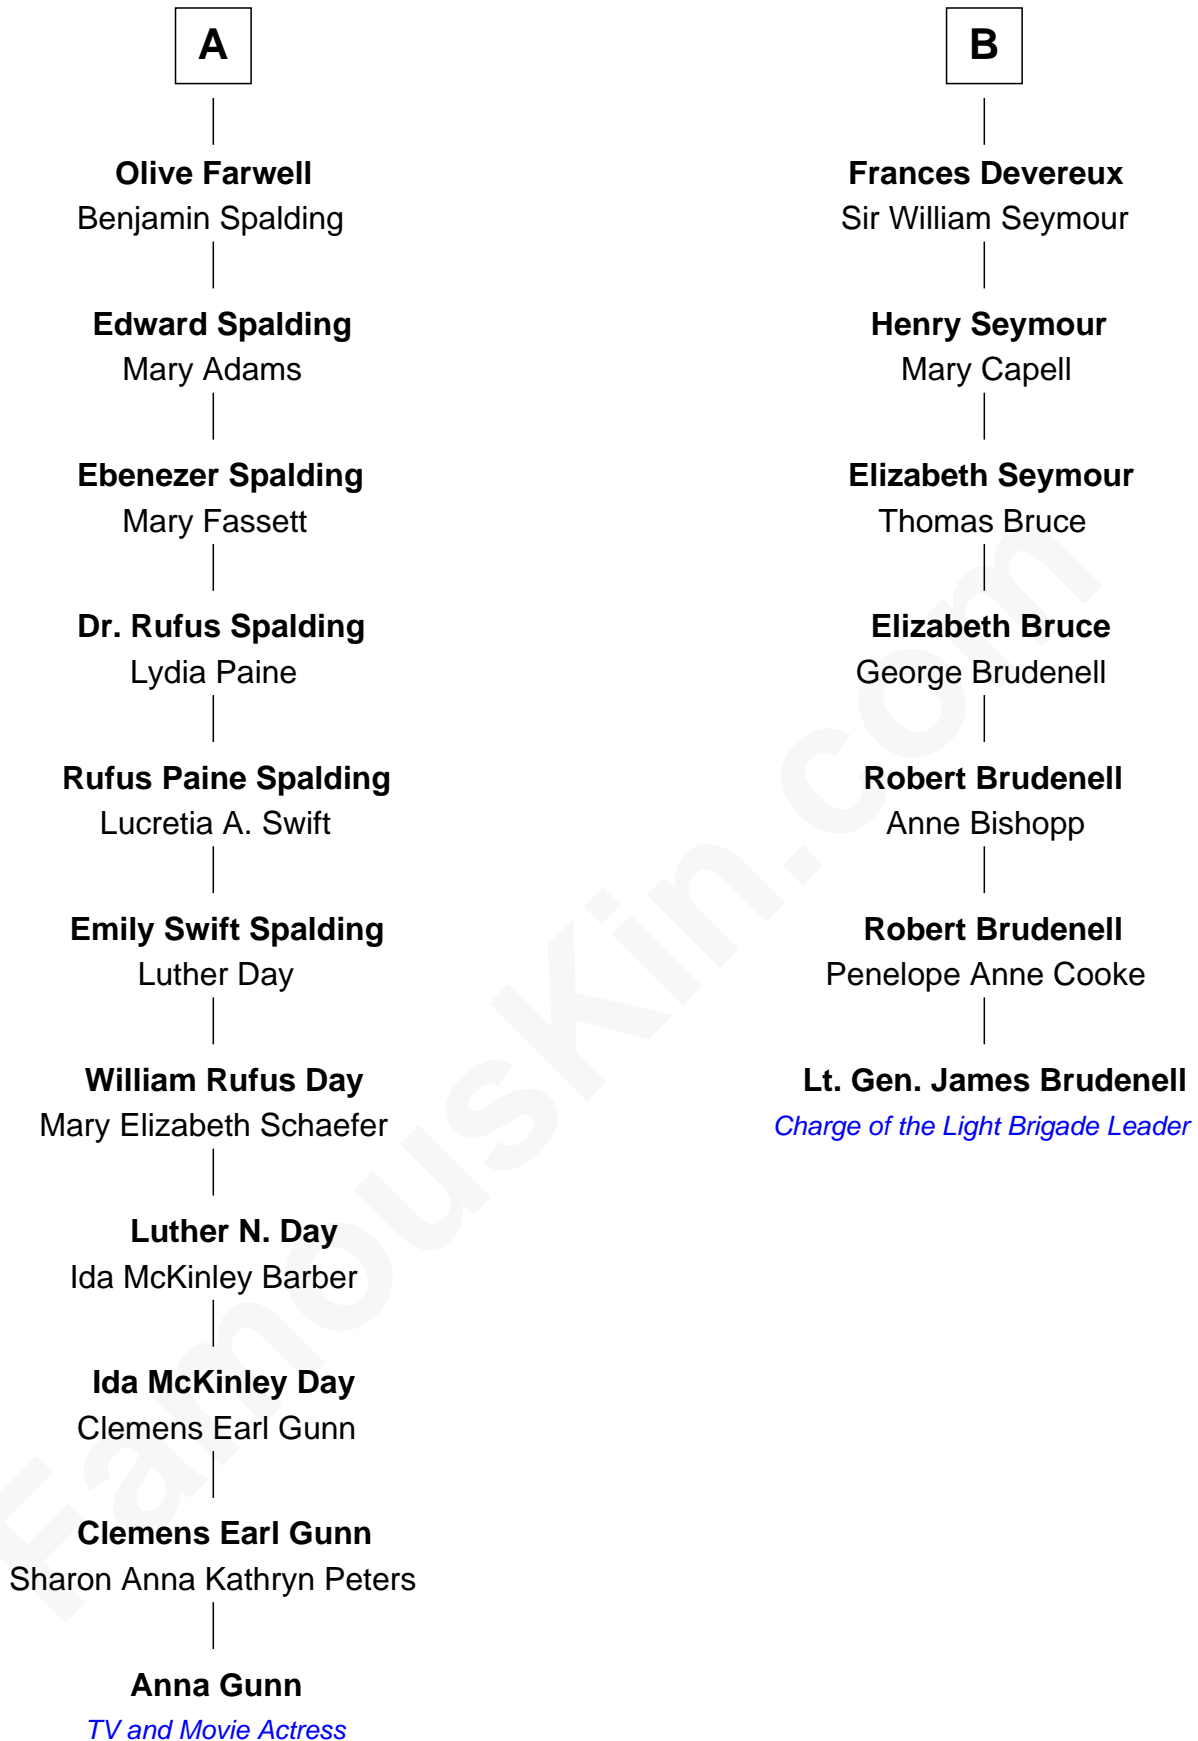

FamousKin.com Relationship Chart of

Anna Gunn

TV and Movie Actress

13th cousin 4 times removed of

Lt. Gen. James Brudenell

Leader of the "Charge of the Light Brigade"

Anna Gunn photo by [Gage Skidmore](#) (CC BY-SA 2.0)