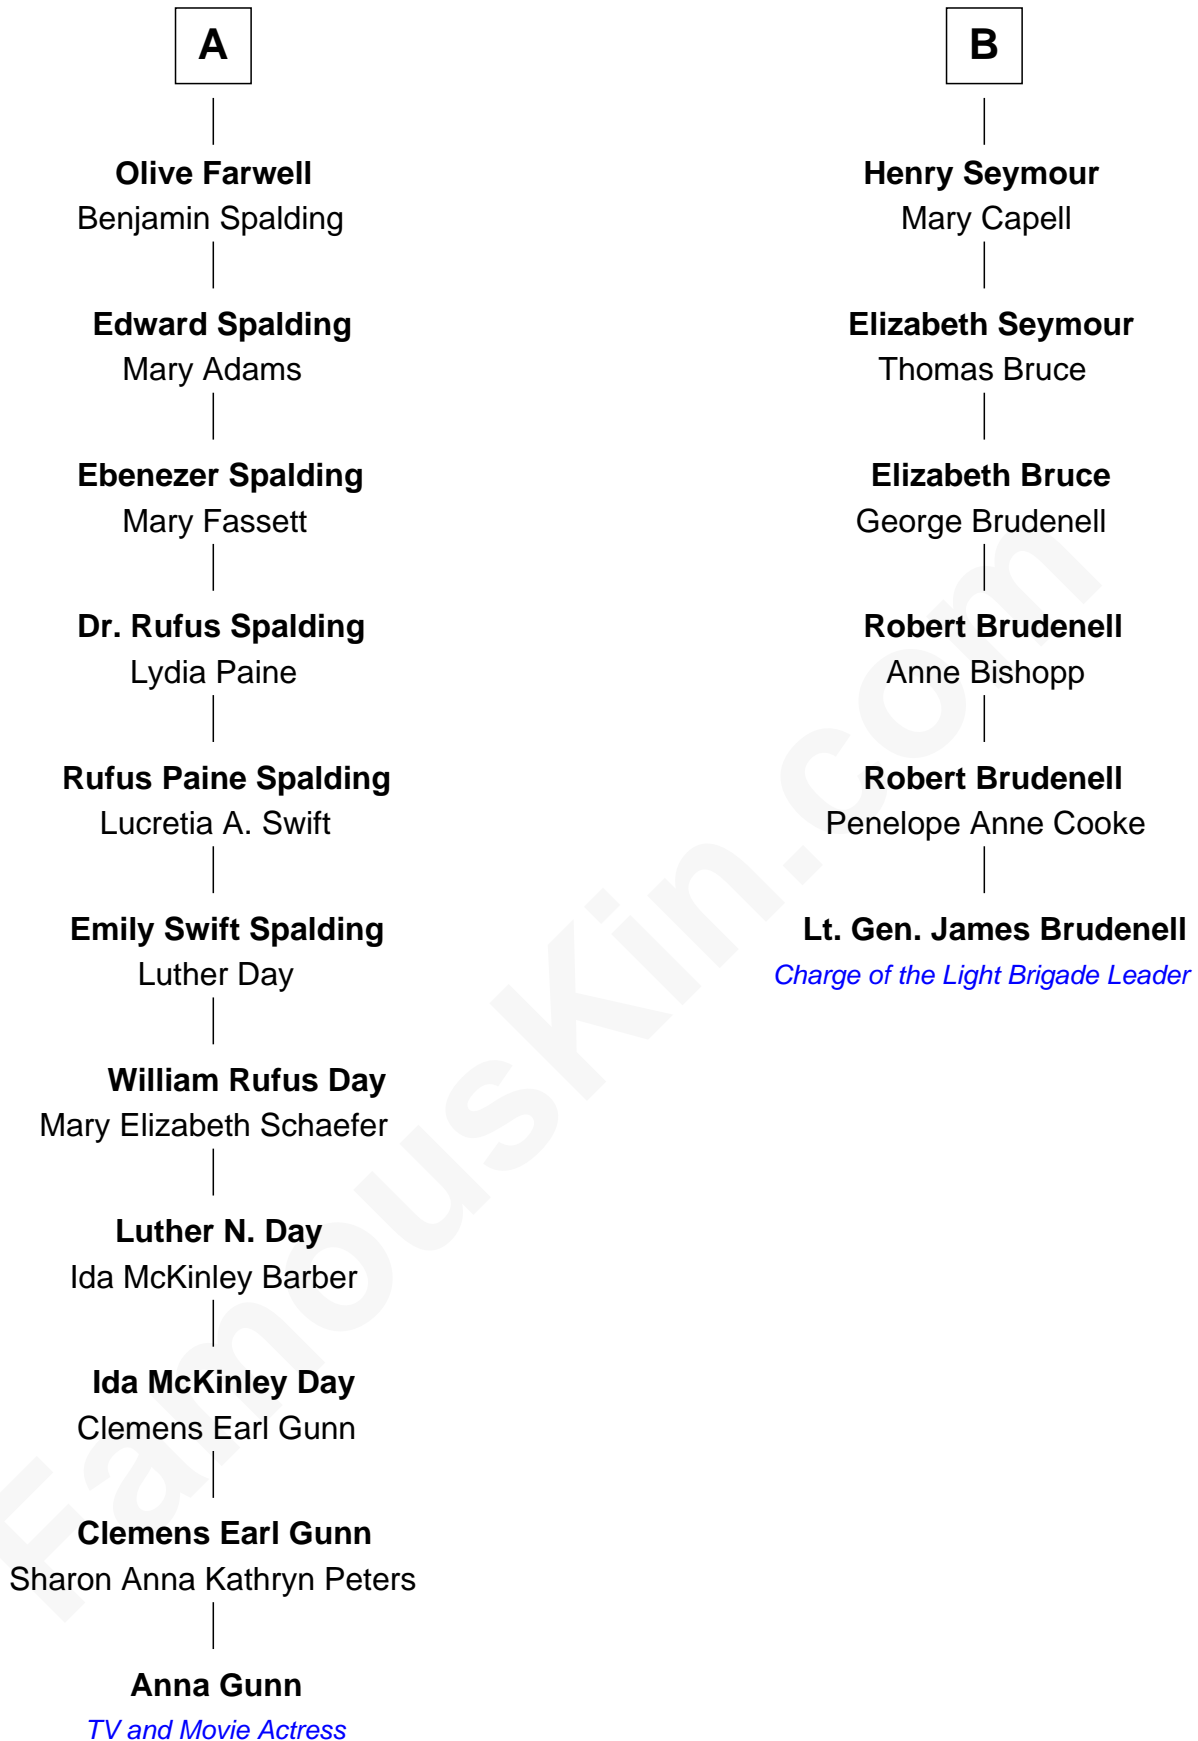

FamousKin.com Relationship Chart of

Anna Gunn

TV and Movie Actress

12th cousin 5 times removed of

Lt. Gen. James Brudenell

Leader of the "Charge of the Light Brigade"

Sir Roger Wentworth

Margery Despencer

Agnes Wentworth
Sir Robert Constable

Anne Constable
William Tyrwhit

Sir Robert Tyrwhit
Maud Talboys

Katharine Tyrwhit
Sir Richard Thimbleby

Elizabeth Thimbleby
Thomas Welby

Richard Welby
Frances Bulkeley

Olive Welby
Henry Farwell

A

Sir Philip Wentworth
Mary Clifford

Sir Henry Wentworth
Anne Say

Margery Wentworth
Sir John Seymour

Edward Seymour
Anne Stanhope

Edward Seymour
Katherine Grey

Edward Seymour
Honora Rogers

Sir William Seymour
Frances Devereux

B

Anna Gunn photo by [Gage Skidmore](#) (CC BY-SA 2.0)