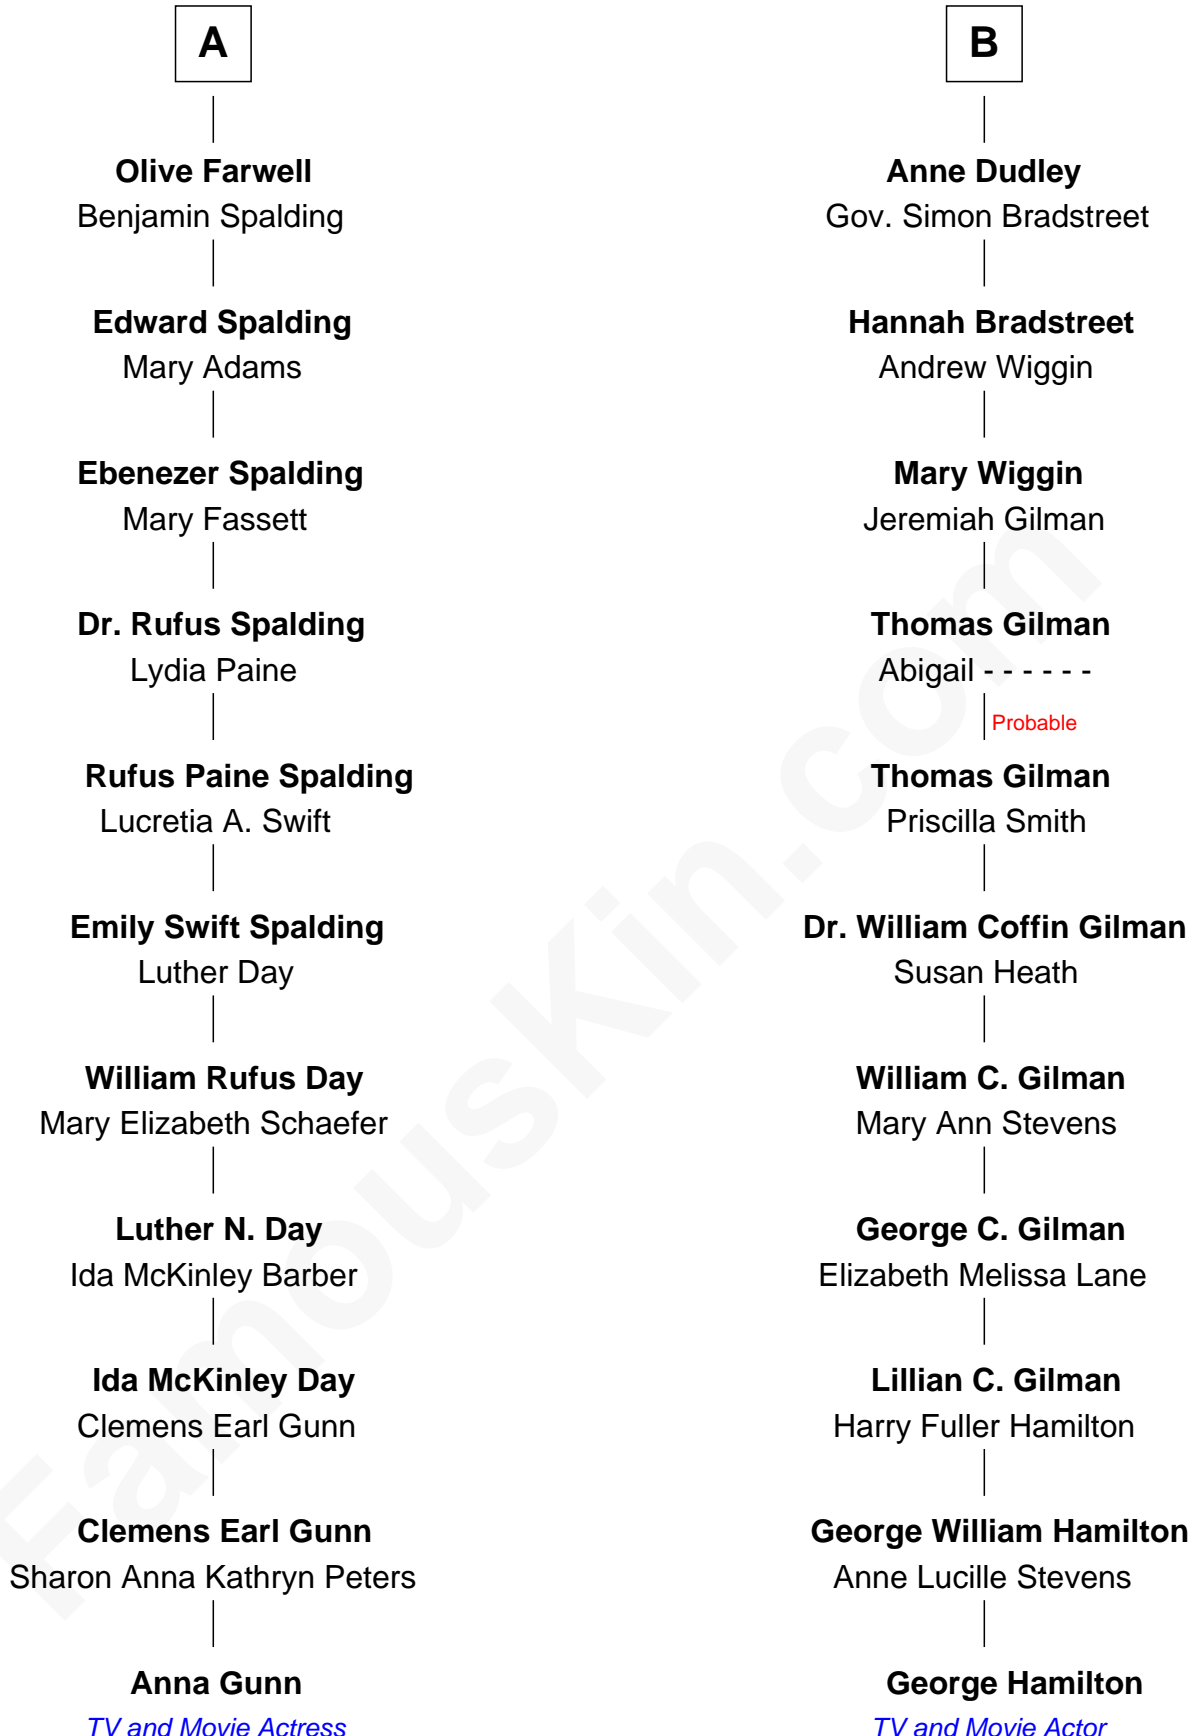

FamousKin.com Relationship Chart of

Anna Gunn

TV and Movie Actress

17th cousin of

George Hamilton

TV and Movie Actor

Sir William Bonville

Margaret Grey

Anna Gunn photo by [Gage Skidmore](#) (CC BY-SA 2.0)

George Hamilton photo by [Angela George](#) (CC BY-SA 3.0)