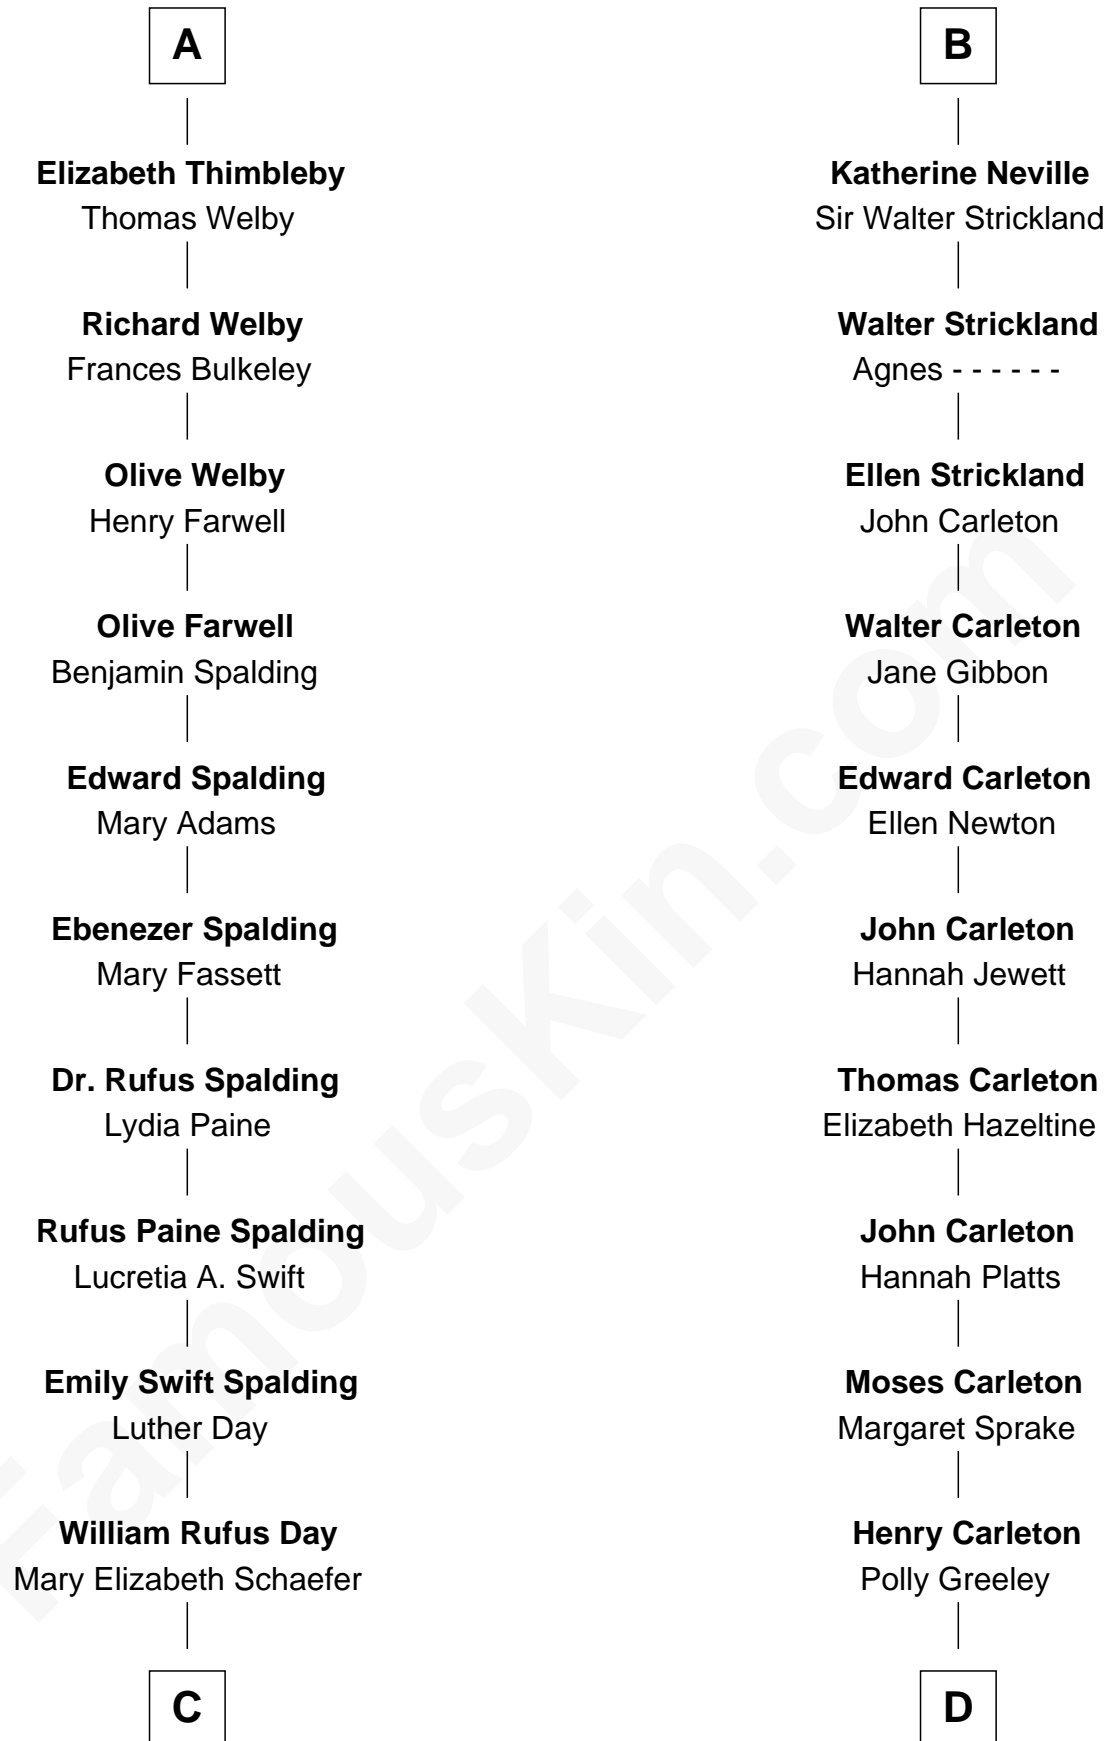

FamousKin.com

Relationship Chart of

Anna Gunn

TV and Movie Actress

18th cousin 2 times removed of

Charles A. Pillsbury

Co-Founder of C.A. Pillsbury Co.

C

Luther N. Day
Ida McKinley Barber

Ida McKinley Day
Clemens Earl Gunn

Clemens Earl Gunn
Sharon Anna Kathryn Peters

Anna Gunn
TV and Movie Actress

D

Margaret Sprague Carleton
George Alfred Pillsbury

Charles A. Pillsbury
Co-Founder of C.A. Pillsbury Co.