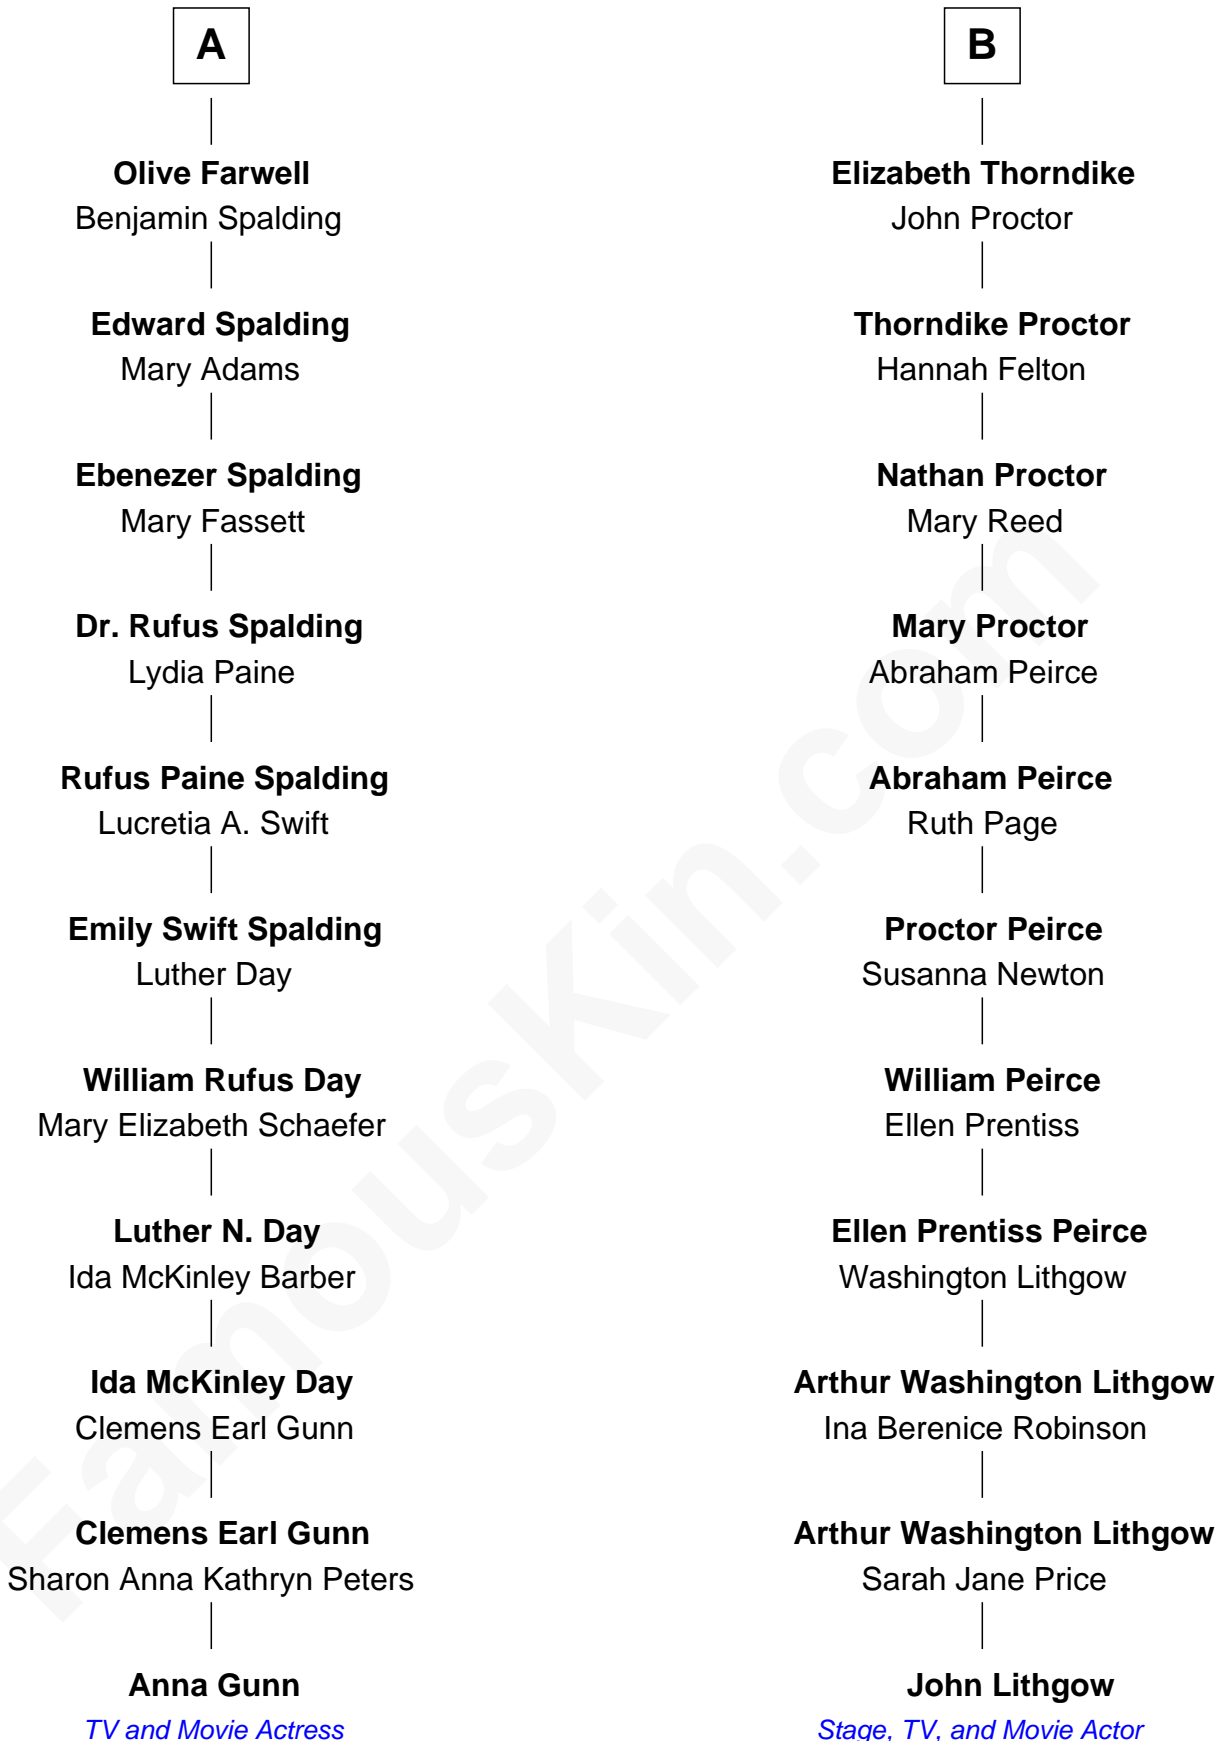

# FamousKin.com Relationship Chart of

**Anna Gunn**

*TV and Movie Actress*

17th cousin of

**John Lithgow**

*Stage, TV, and Movie Actor*

**Sir Roger Wentworth**

Margery Despencer

**Agnes Wentworth**  
Sir Robert Constable

**Anne Constable**  
William Tyrwhit

**Sir Robert Tyrwhit**  
Maud Talboys

**Katharine Tyrwhit**  
Sir Richard Thimbleby

**Elizabeth Thimbleby**  
Thomas Welby

**Richard Welby**  
Frances Bulkeley

**Olive Welby**  
Henry Farwell

**A**

**Henry Wentworth**  
Elizabeth Howard

**Margery Wentworth**  
Sir William Waldegrave

**Dorothy Waldegrave**  
Sir John Spring

**Frances Spring**  
Edmund Wright

**Mary Wright**  
William Derehaugh

**Anne Derehaugh**  
John Stratton

**Elizabeth Stratton**  
John Thorndike

**B**

Anna Gunn photo by [Gage Skidmore](#) (CC BY-SA 2.0)

John Lithgow photo by [David Shankbone](#) (CC BY-SA 3.0)