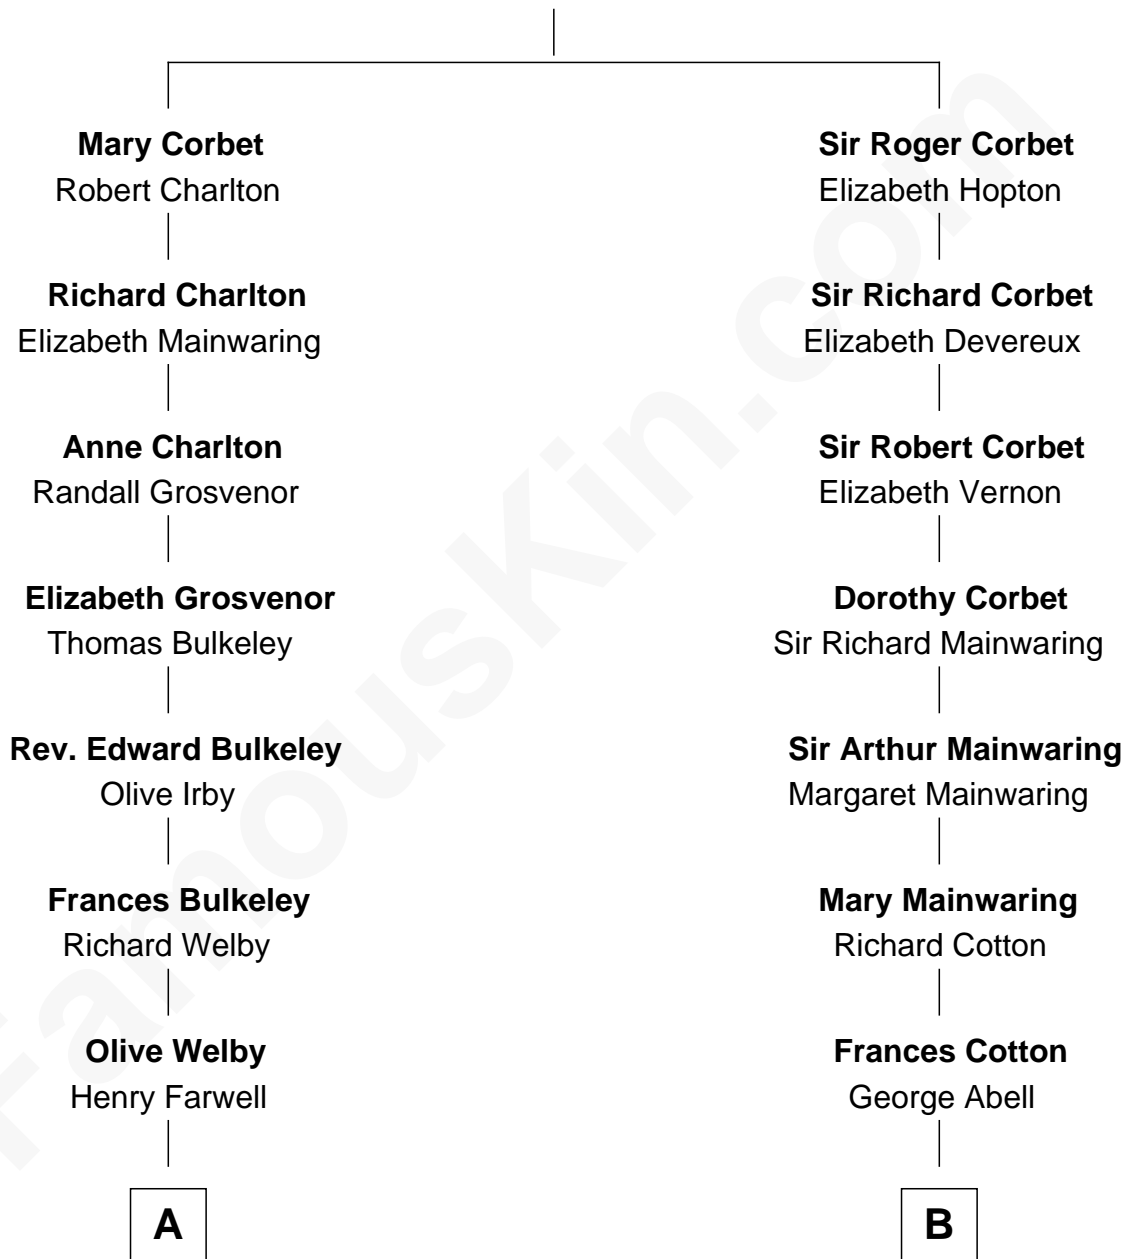

FamousKin.com Relationship Chart of

Anna Gunn

TV and Movie Actress

17th cousin of

Illeana Douglas

TV and Movie Actress

Sir Robert Corbet

Margaret - - - - -

Anna Gunn photo by [Gage Skidmore](#) (CC BY-SA 2.0)

Illeana Douglas photo by [Lan Bui](#) (CC BY-SA 2.0)