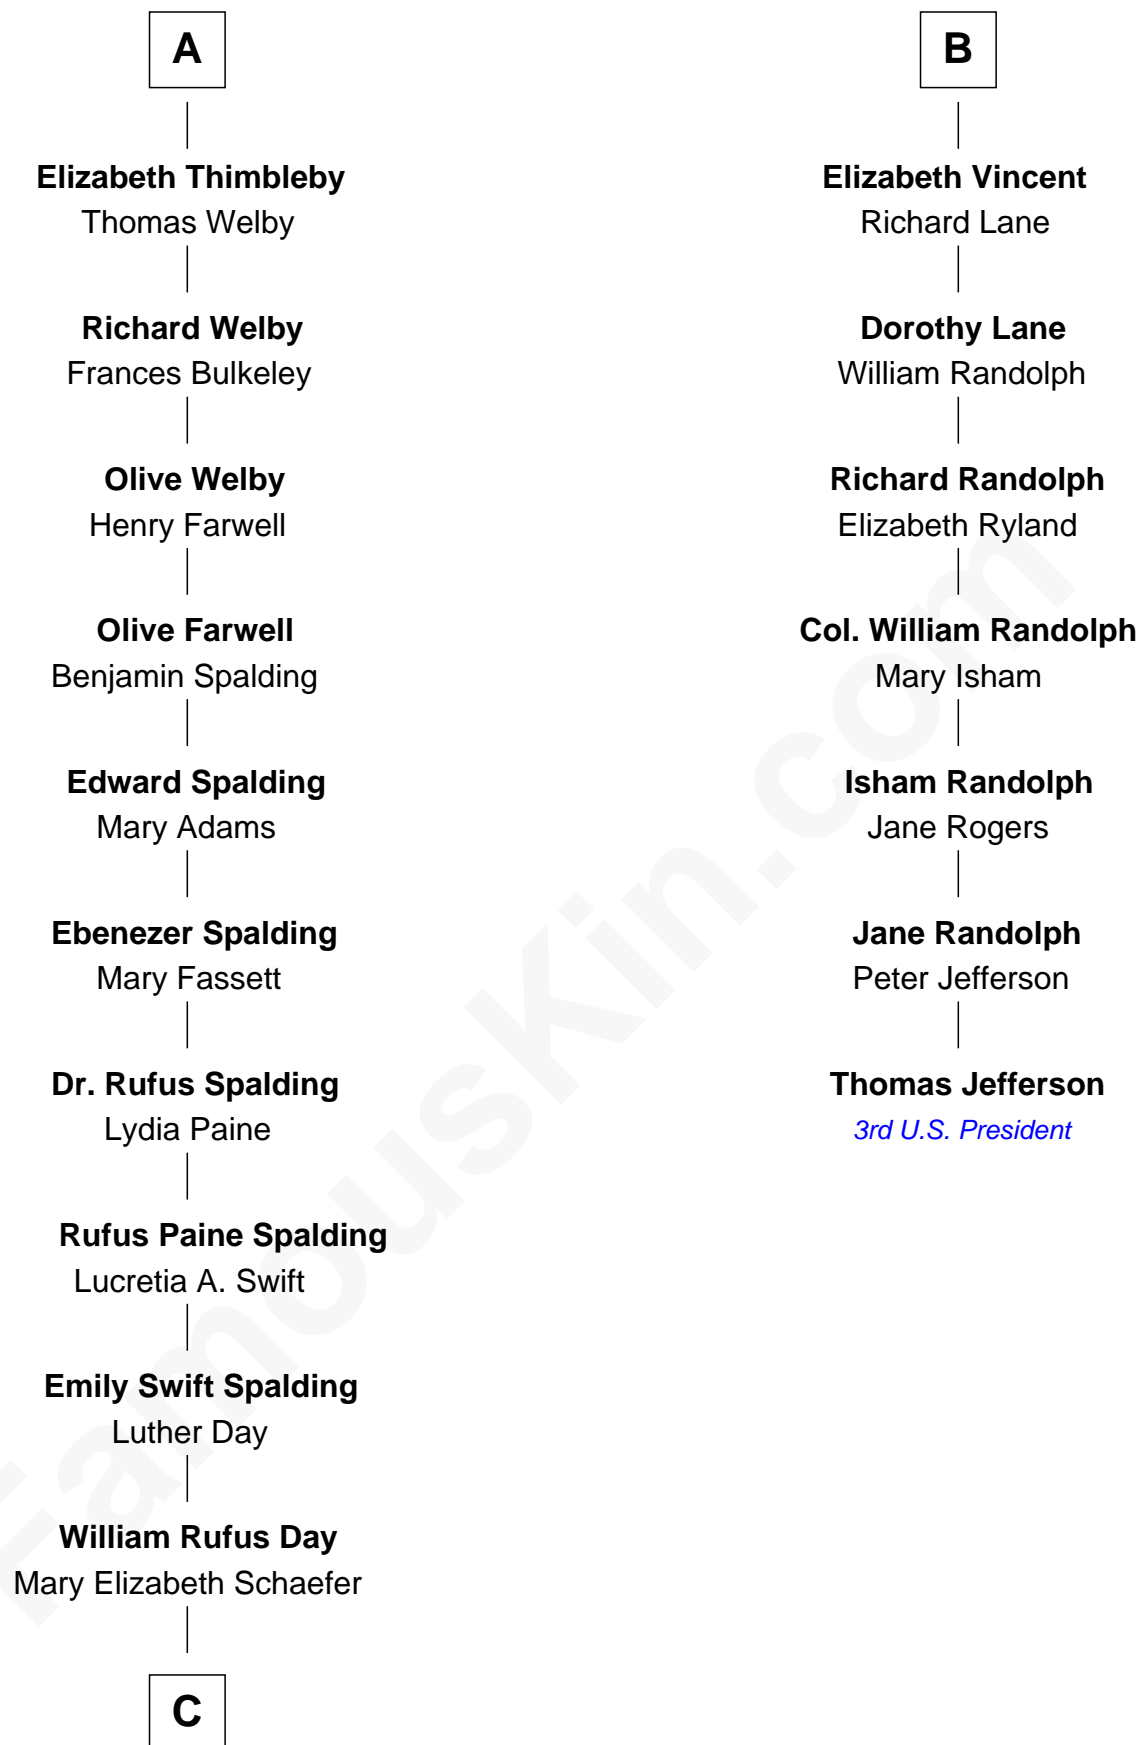

FamousKin.com Relationship Chart of

Anna Gunn

TV and Movie Actress

13th cousin 7 times removed of

Thomas Jefferson

3rd U.S. President and Signer of the Declaration of Independence

C

—
Luther N. Day
Ida McKinley Barber

—
Ida McKinley Day
Clemens Earl Gunn

—
Clemens Earl Gunn
Sharon Anna Kathryn Peters

—
Anna Gunn
TV and Movie Actress

FamousKin.com