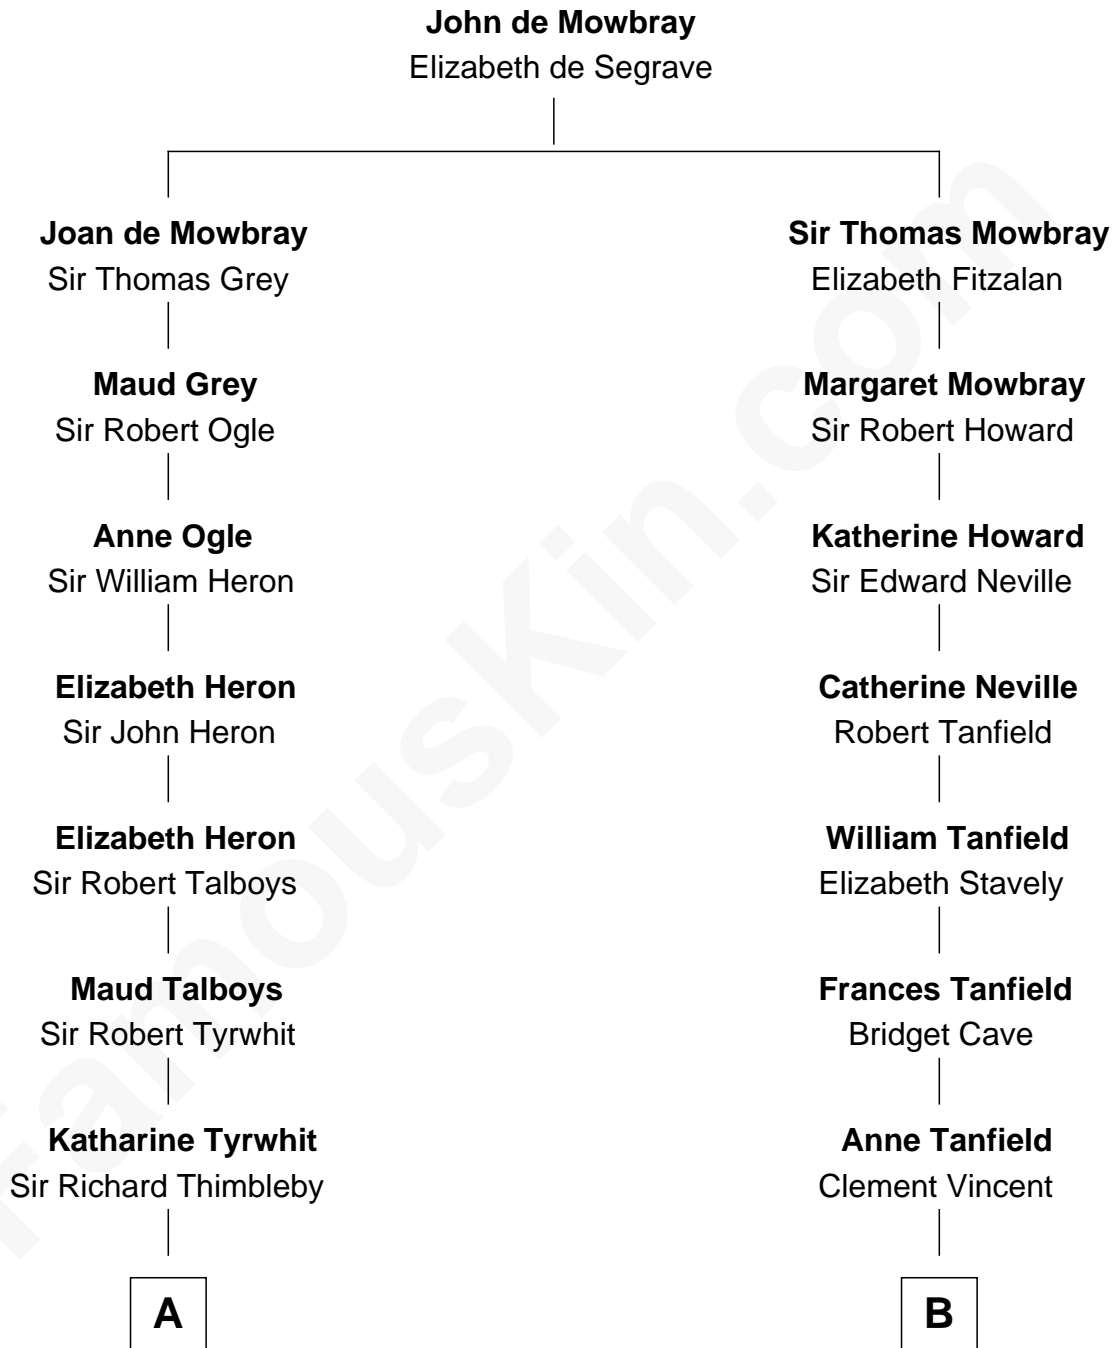

FamousKin.com Relationship Chart of

Anna Gunn

TV and Movie Actress

13th cousin 7 times removed of

Thomas Jefferson

3rd U.S. President and Signer of the Declaration of Independence

C

—
Luther N. Day
Ida McKinley Barber

—
Ida McKinley Day
Clemens Earl Gunn

—
Clemens Earl Gunn
Sharon Anna Kathryn Peters

—
Anna Gunn
TV and Movie Actress

FamousKin.com