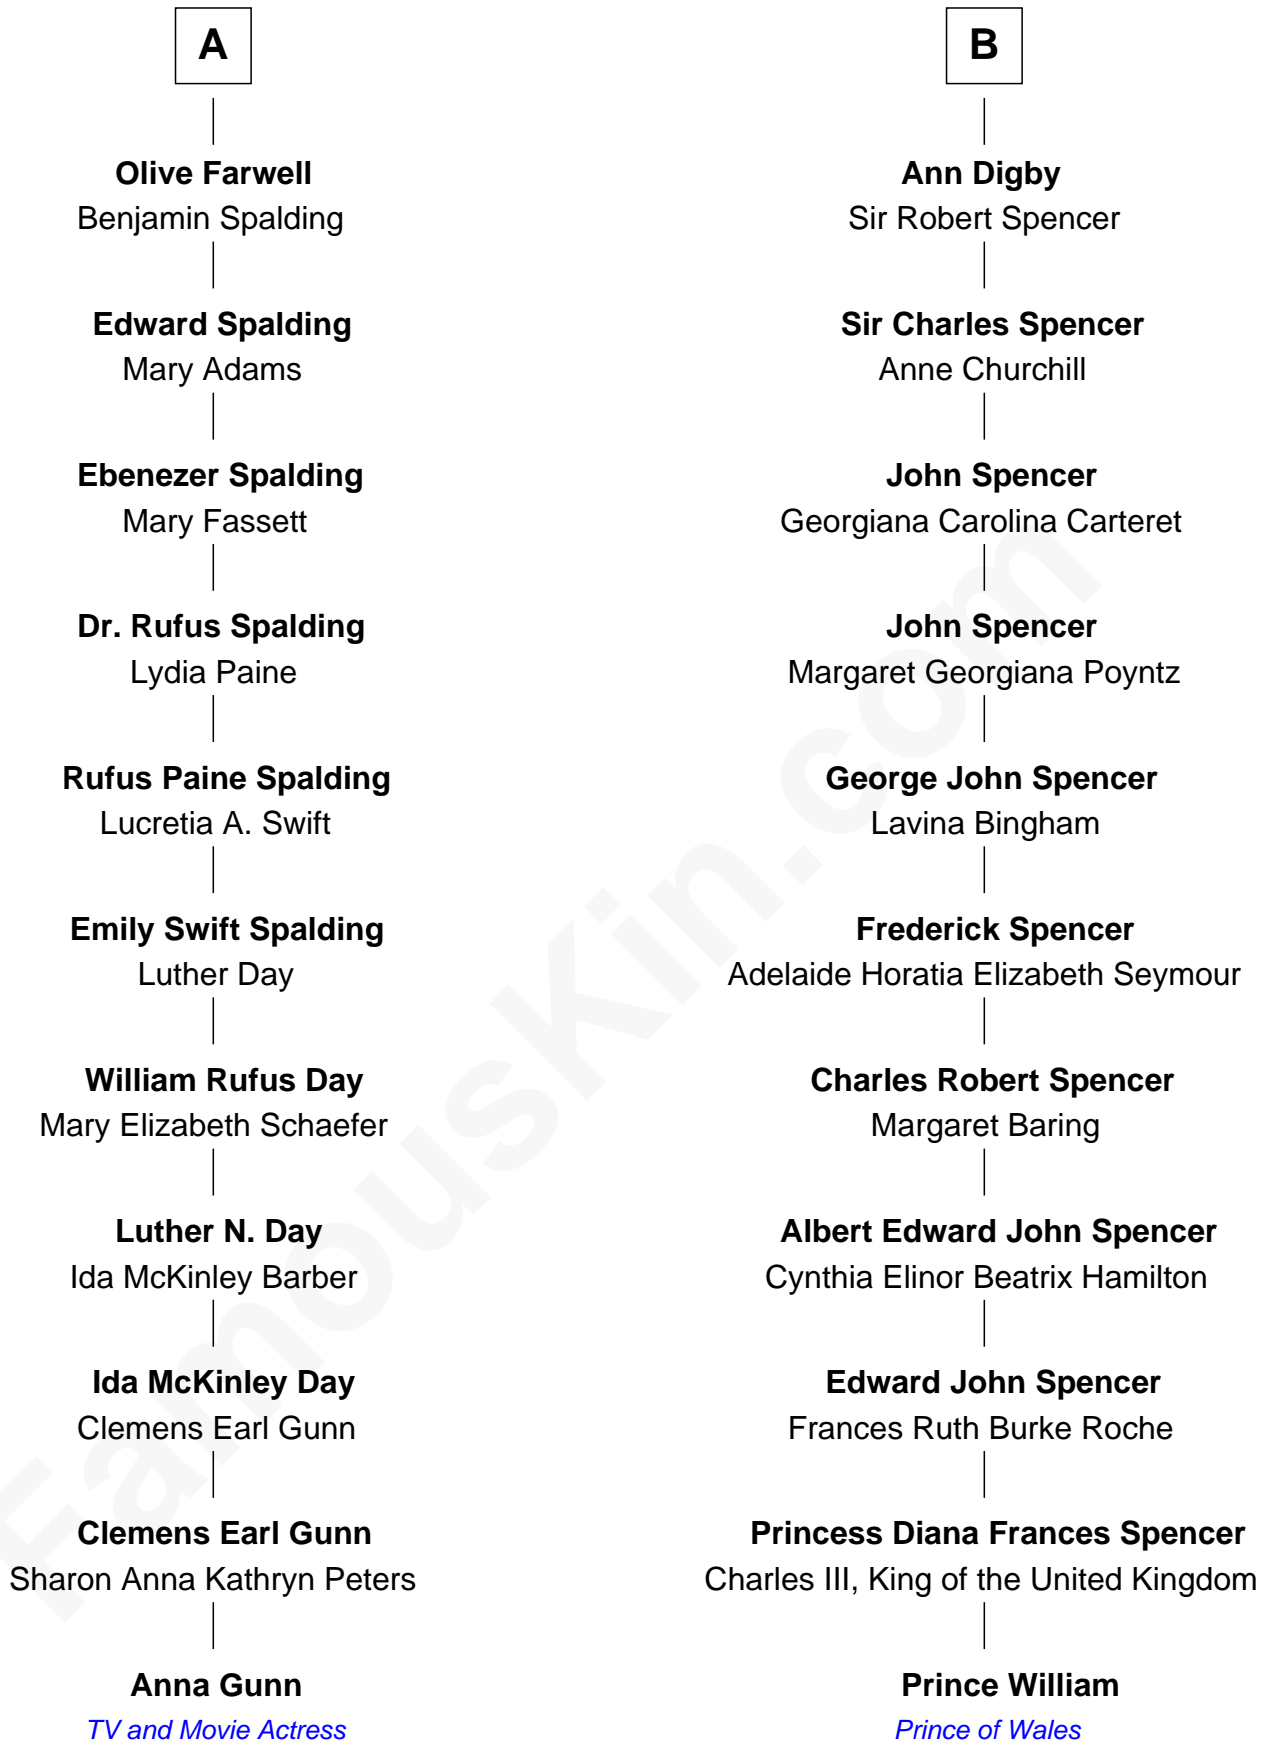

FamousKin.com Relationship Chart of

Anna Gunn

TV and Movie Actress

17th cousin of

Prince William

Prince of Wales

Sir Roger Wentworth

Margery Despencer

A

Henry Wentworth
Elizabeth Howard

Margery Wentworth
Sir William Waldegrave

Margaret Waldegrave
Sir John St. John

Margaret St. John
Sir Francis Russell

William Russell
Elizabeth Long

Francis Russell
Catherine Brydges

Anne Russell
George Digby

B

Anna Gunn photo by [Gage Skidmore](#) (CC BY-SA 2.0)

William photo by [InSapphoWeTrust](#) (CC BY-SA 2.0)