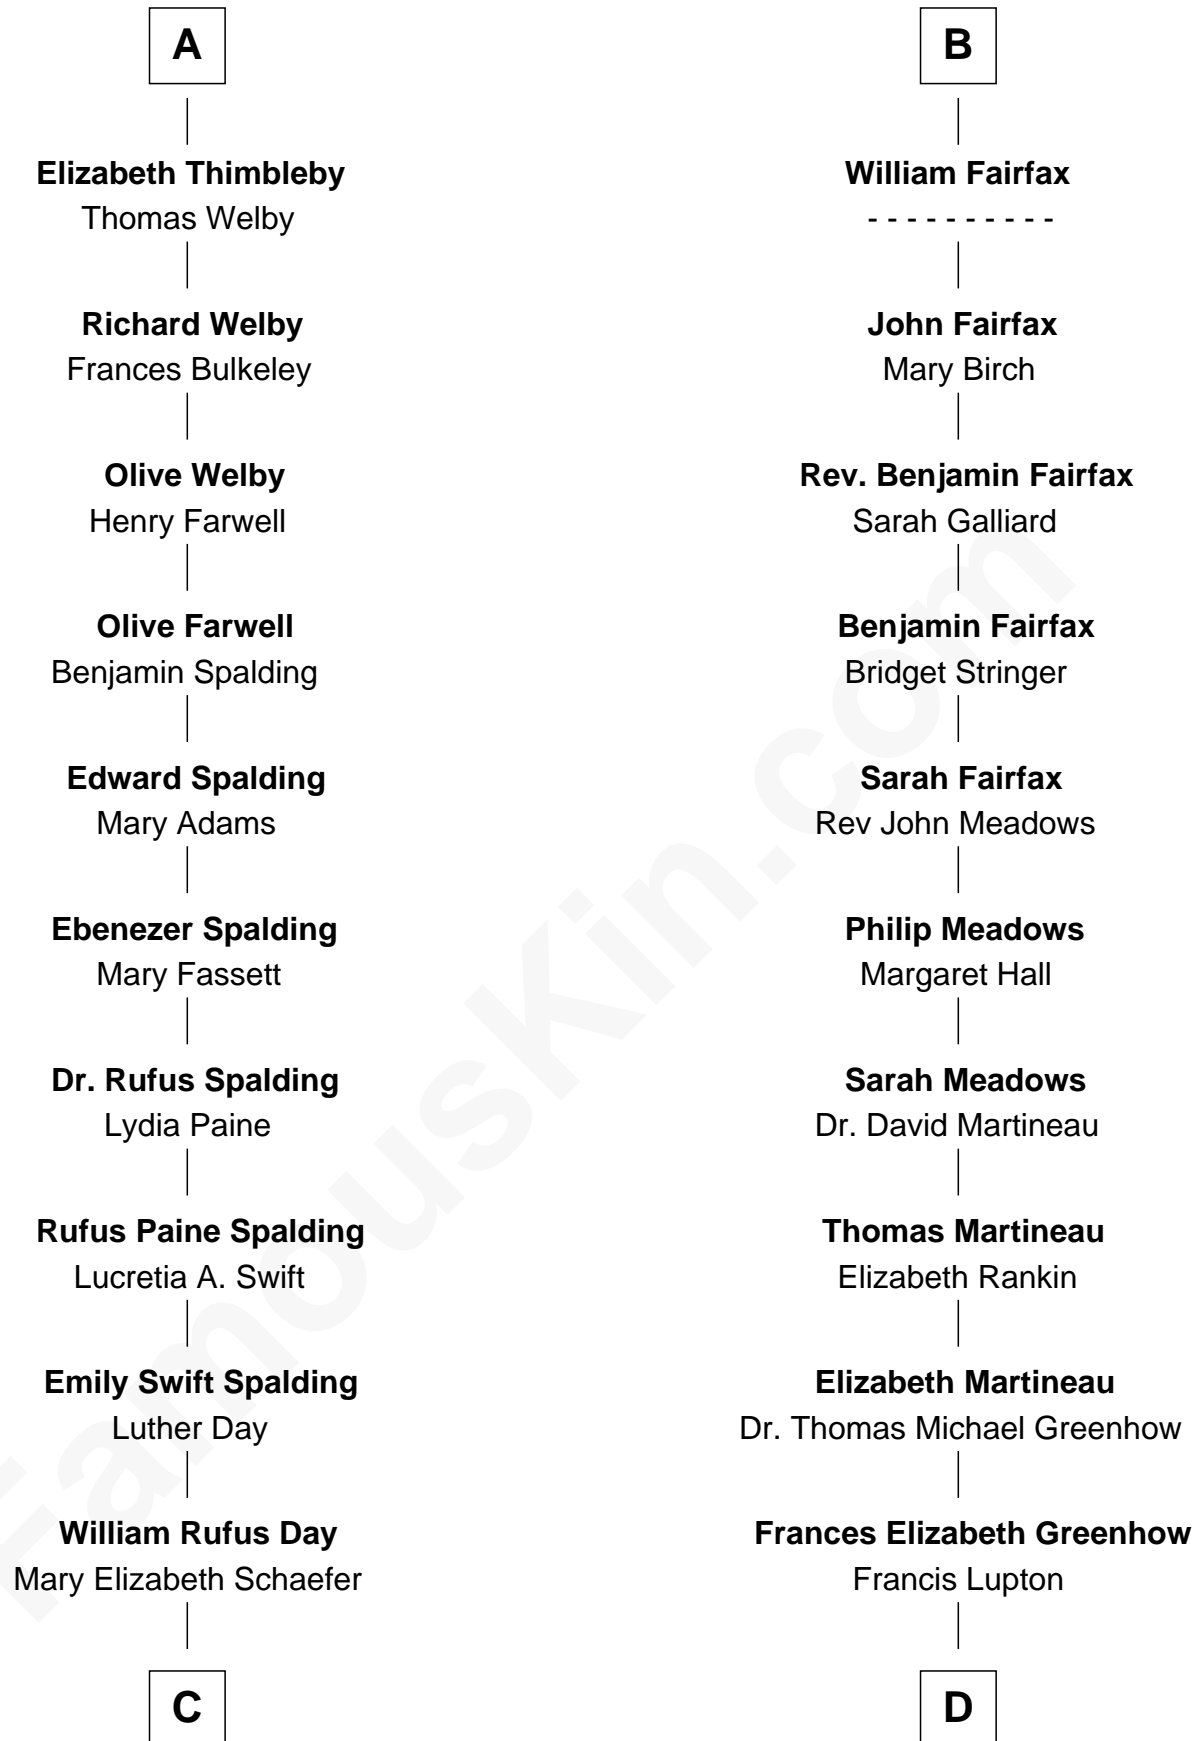

FamousKin.com Relationship Chart of

Anna Gunn

TV and Movie Actress

20th cousin 1 time removed of

Catherine Middleton

Princess of Wales

Ralph de Stafford

Margaret de Audley

Sir William Gascoigne

Sir William Gascoigne

Margaret Percy

Agnes Gascoigne

Sir Thomas Fairfax

B

C

Luther N. Day
Ida McKinley Barber