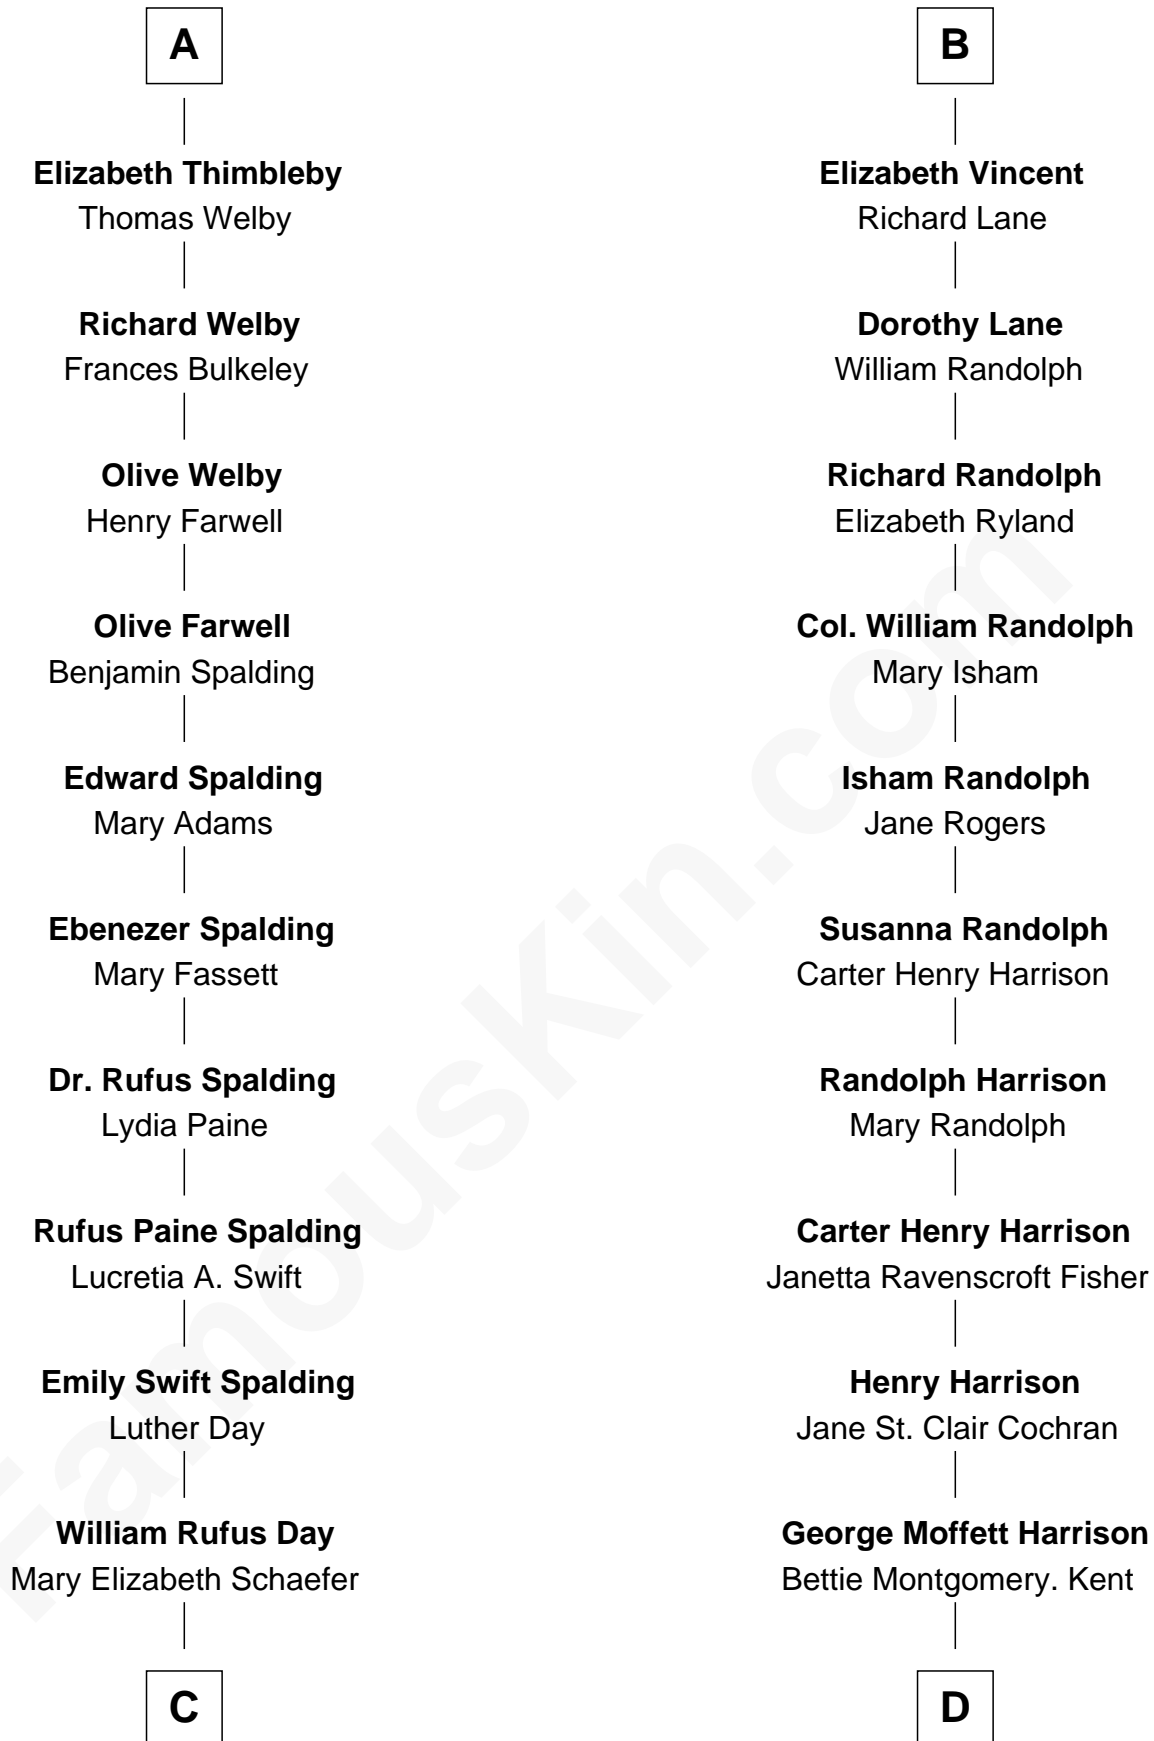

FamousKin.com Relationship Chart of

Anna Gunn

TV and Movie Actress

20th cousin of

Edward Norton

Movie Actor

John de Mowbray
Elizabeth de Segrave

Joan de Mowbray
Sir Thomas Grey

Maud Grey
Sir Robert Ogle

Anne Ogle
Sir William Heron

Elizabeth Heron
Sir John Heron

Elizabeth Heron
Sir Robert Talboys

Maud Talboys
Sir Robert Tyrwhit

Katharine Tyrwhit
Sir Richard Thimbleby

A

Sir Thomas Mowbray
Elizabeth Fitzalan

Margaret Mowbray
Sir Robert Howard

Katherine Howard
Sir Edward Neville

Catherine Neville
Robert Tanfield

William Tanfield
Elizabeth Stavely

Frances Tanfield
Bridget Cave

Anne Tanfield
Clement Vincent

B

C