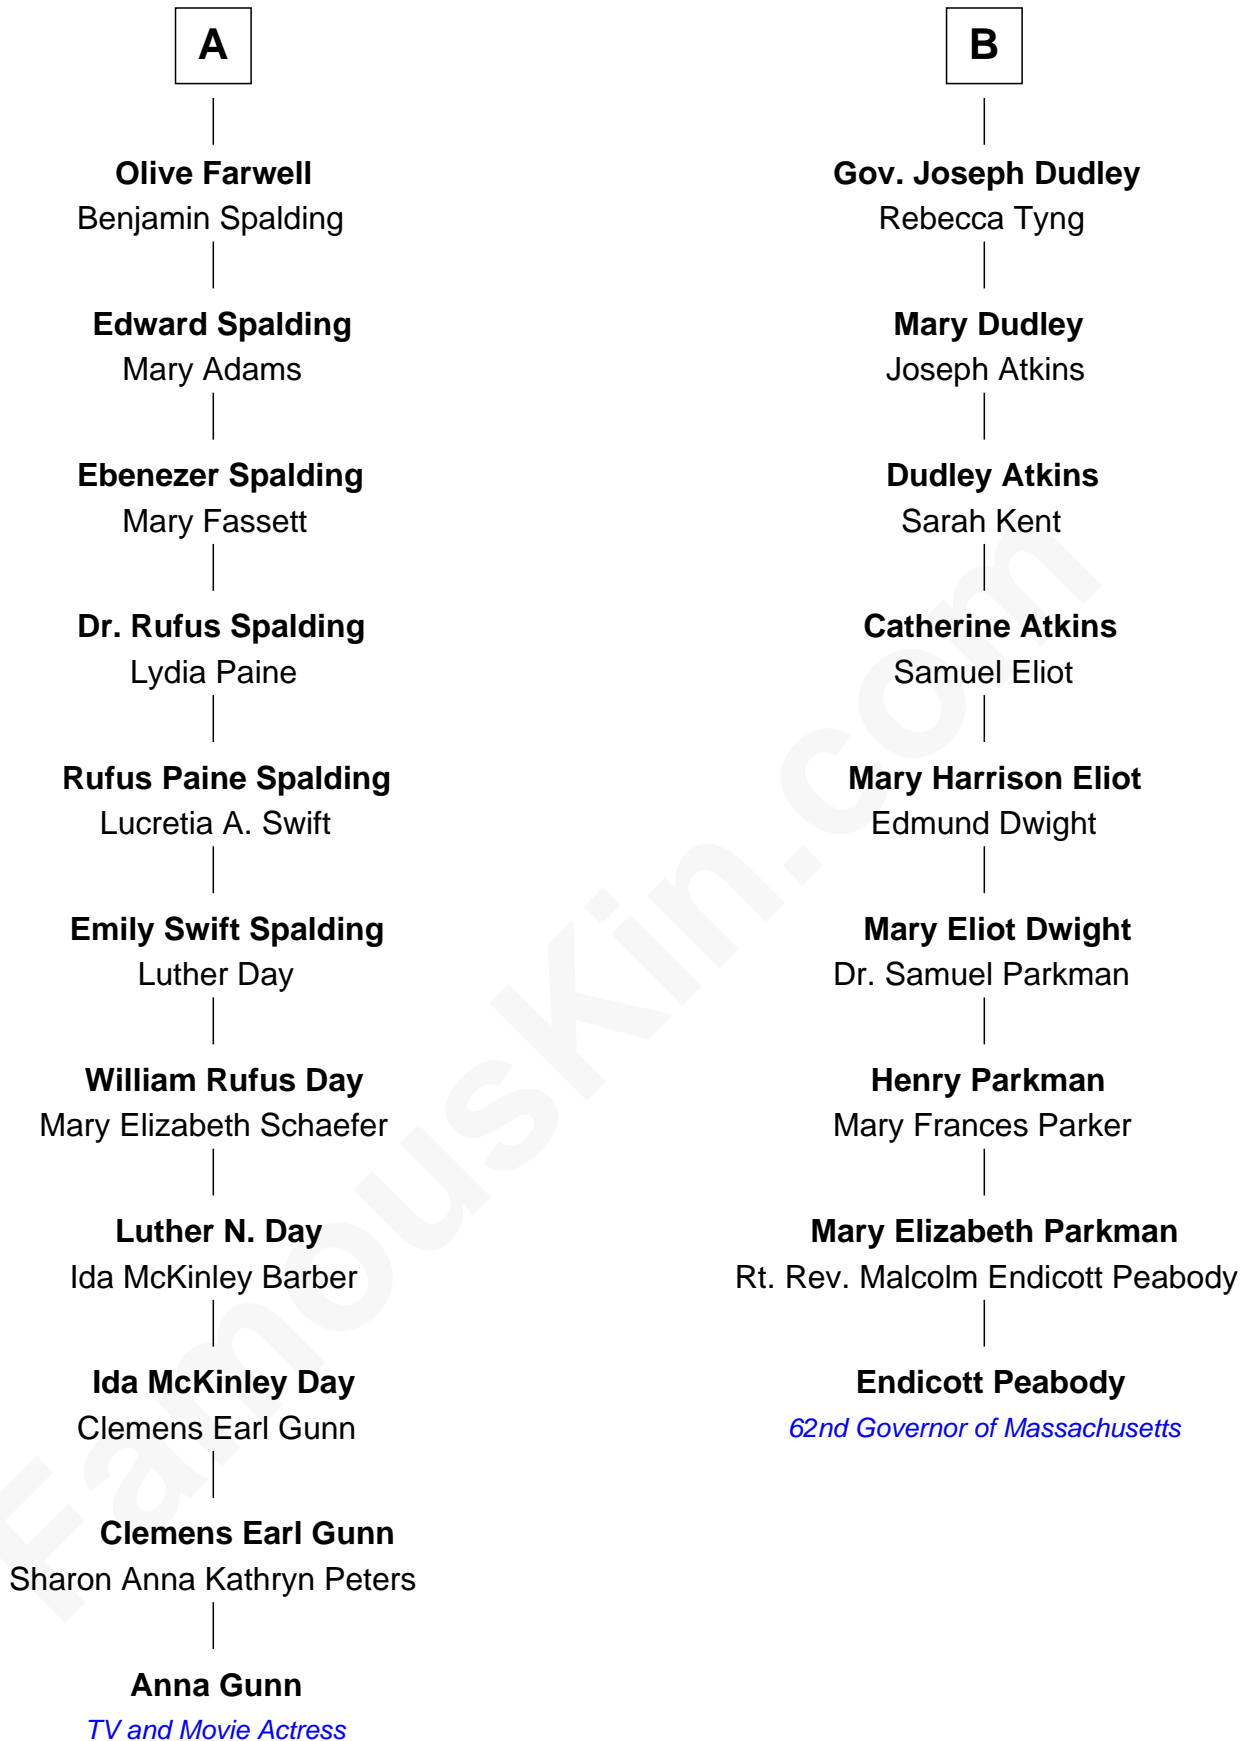

FamousKin.com Relationship Chart of

Anna Gunn

TV and Movie Actress

15th cousin 2 times removed of

Endicott Peabody

62nd Governor of Massachusetts

Sir William Bonville

Margaret Grey

Anna Gunn photo by [Gage Skidmore](#) (CC BY-SA 2.0)