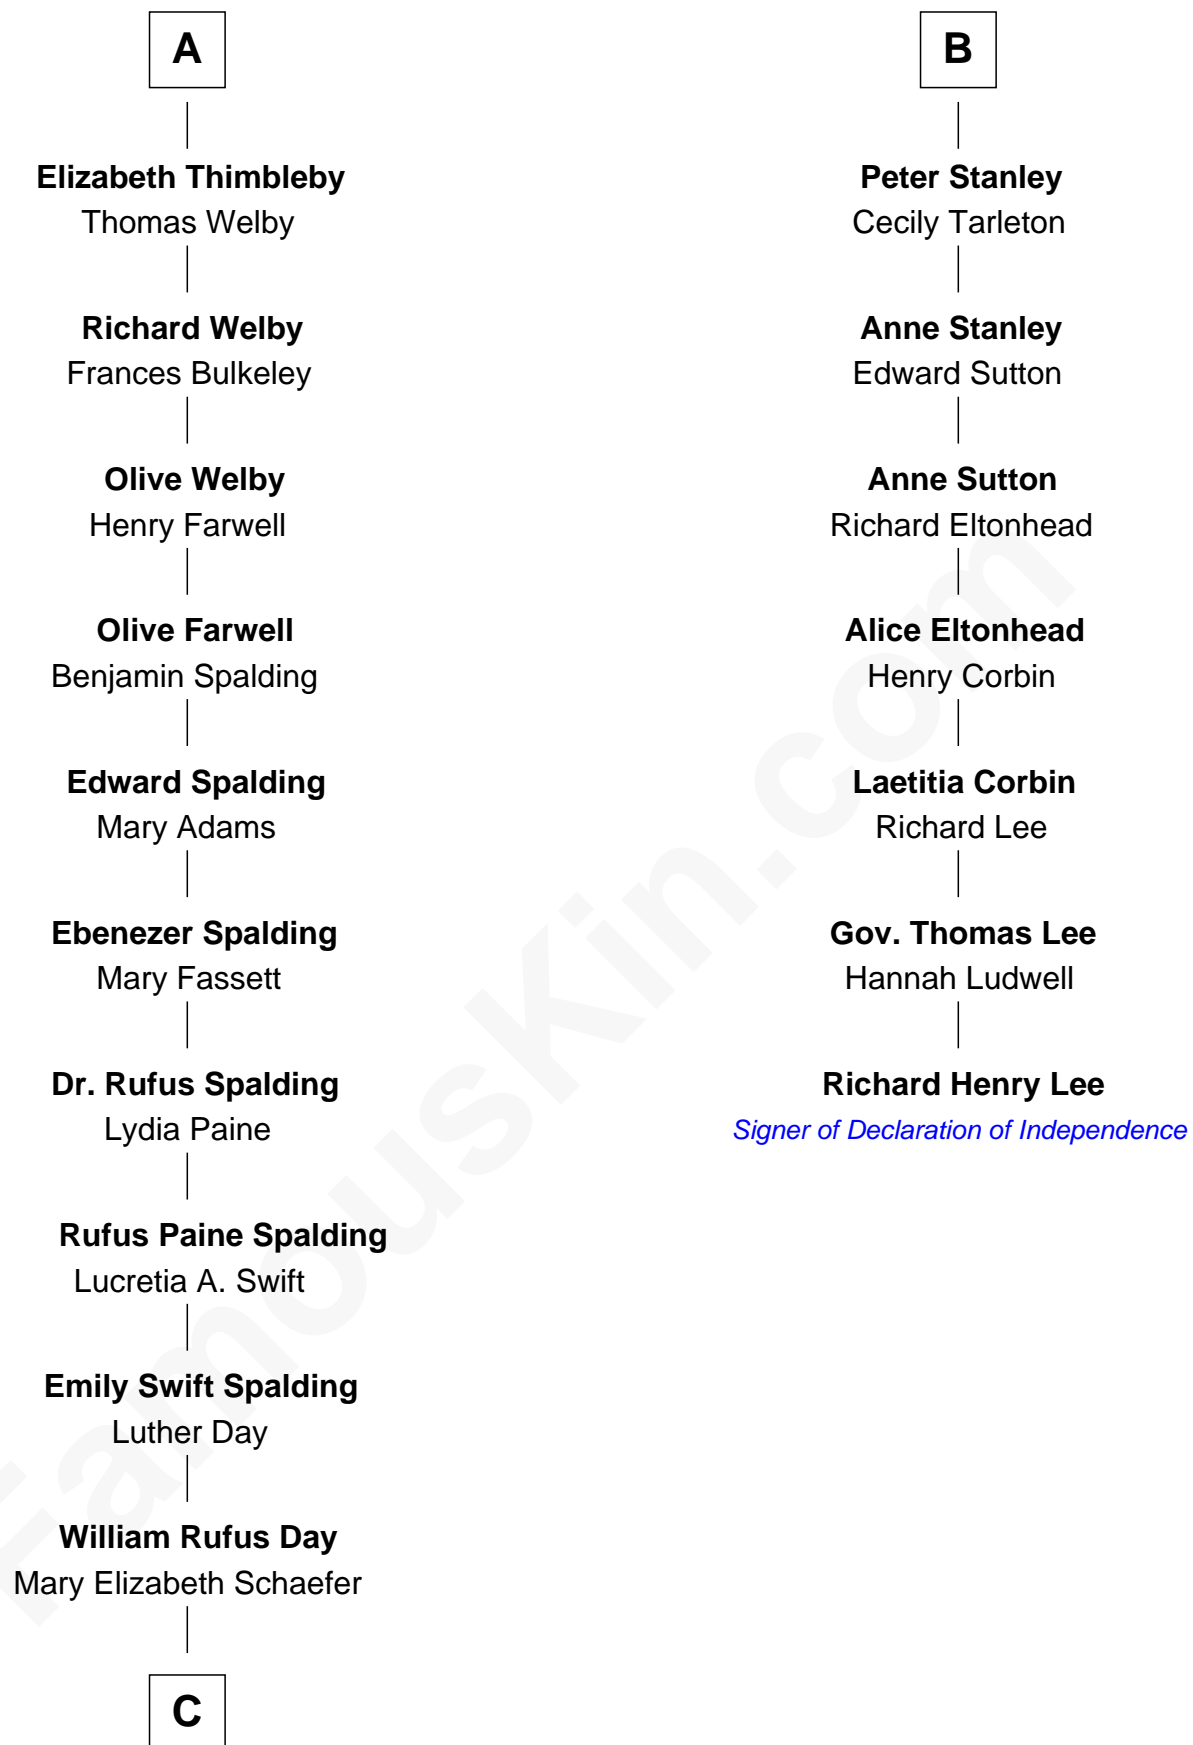

FamousKin.com

Relationship Chart of

Anna Gunn

TV and Movie Actress

13th cousin 7 times removed of

Richard Henry Lee

Signer of the Declaration of Independence

C

—
Luther N. Day
Ida McKinley Barber

—
Ida McKinley Day
Clemens Earl Gunn

—
Clemens Earl Gunn
Sharon Anna Kathryn Peters

—
Anna Gunn
TV and Movie Actress