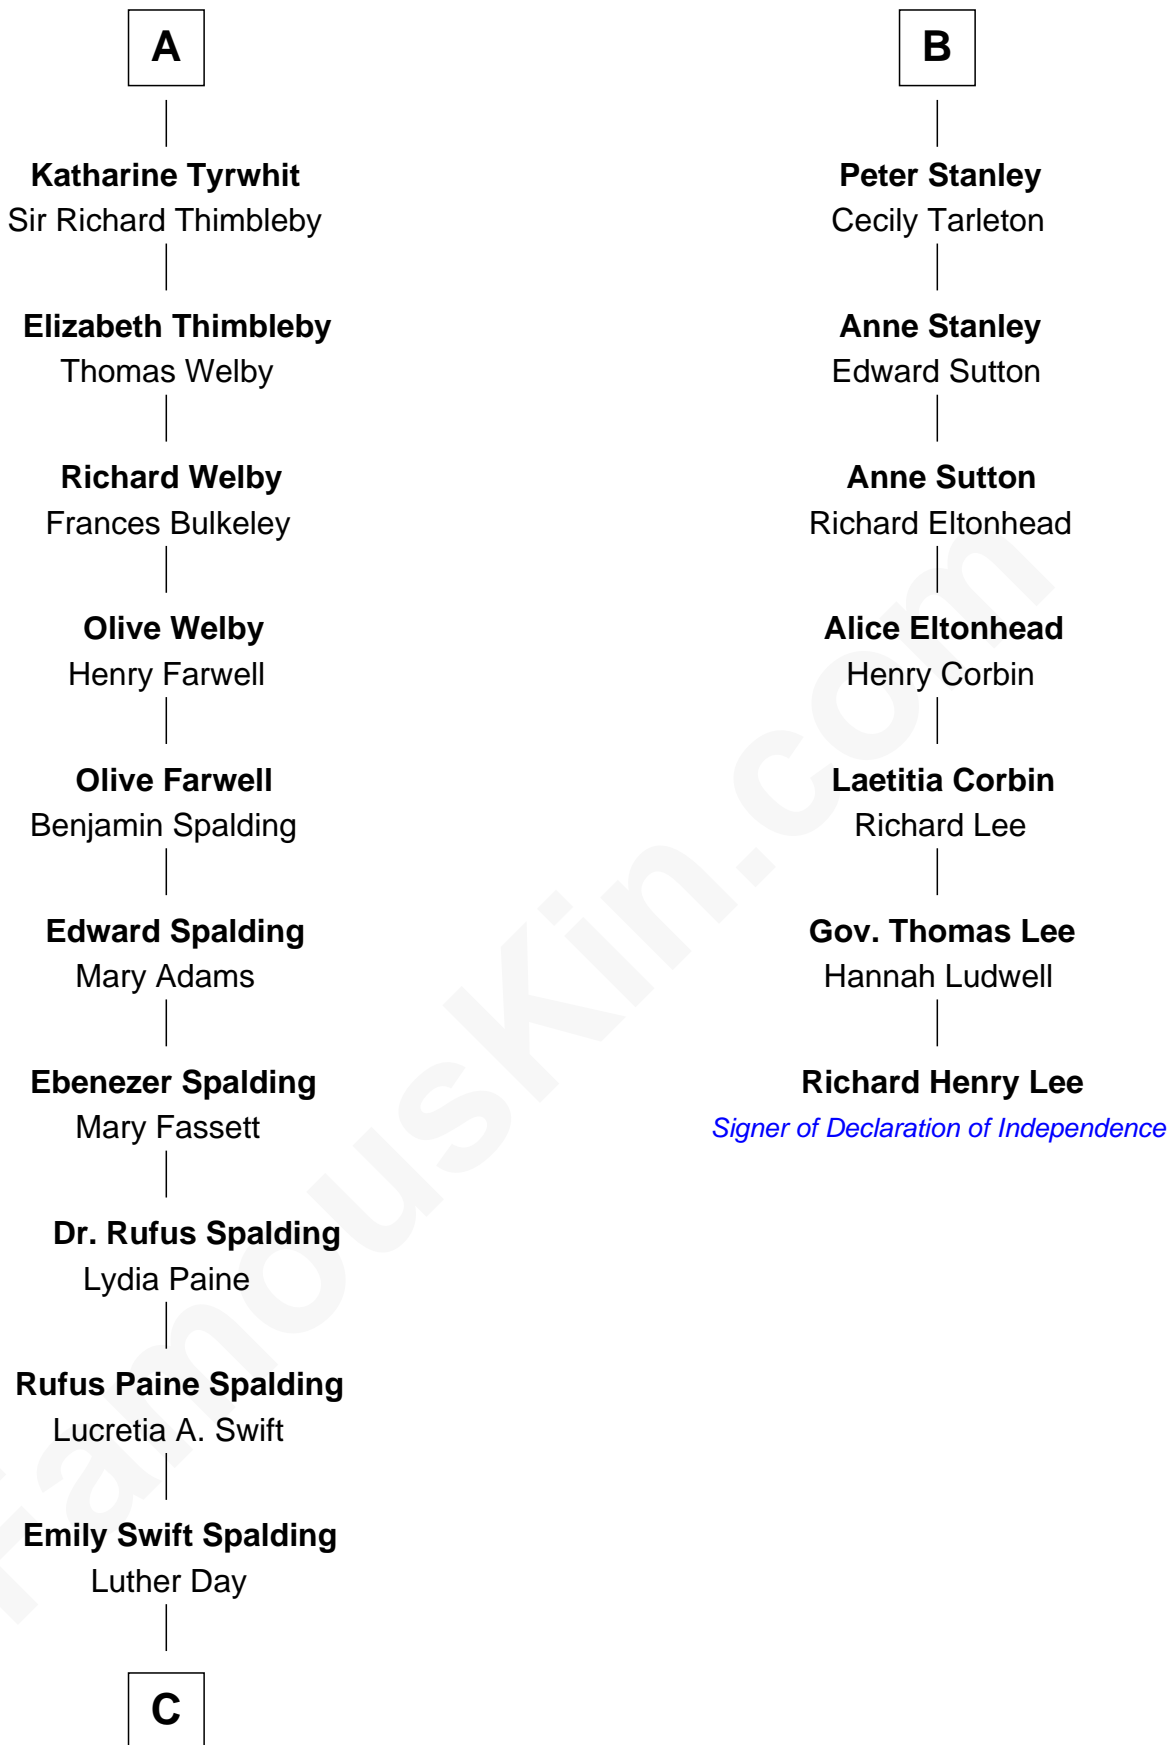

FamousKin.com Relationship Chart of

Anna Gunn

TV and Movie Actress

13th cousin 8 times removed of

Richard Henry Lee

Signer of the Declaration of Independence

Sir Robert de Holland

Maude la Zouche

Elizabeth de Holland

Sir Henry FitzRoger

John FitzRoger

Alice - - - - -

Elizabeth FitzRoger

Sir John Bonville

Sir William Bonville

Margaret Grey

Sir Thomas de Swinnerton

Sir Robert de Swinnerton

Elizabeth de Beke

Maud de Swinnerton

Sir John Savage

Mary Savage

William Stanley

William Stanley

Alice Hoghton

Sir William Stanley

Agnes Grosvenor

Sir William Stanley

Anne Harington

B

C

—
William Rufus Day
Mary Elizabeth Schaefer