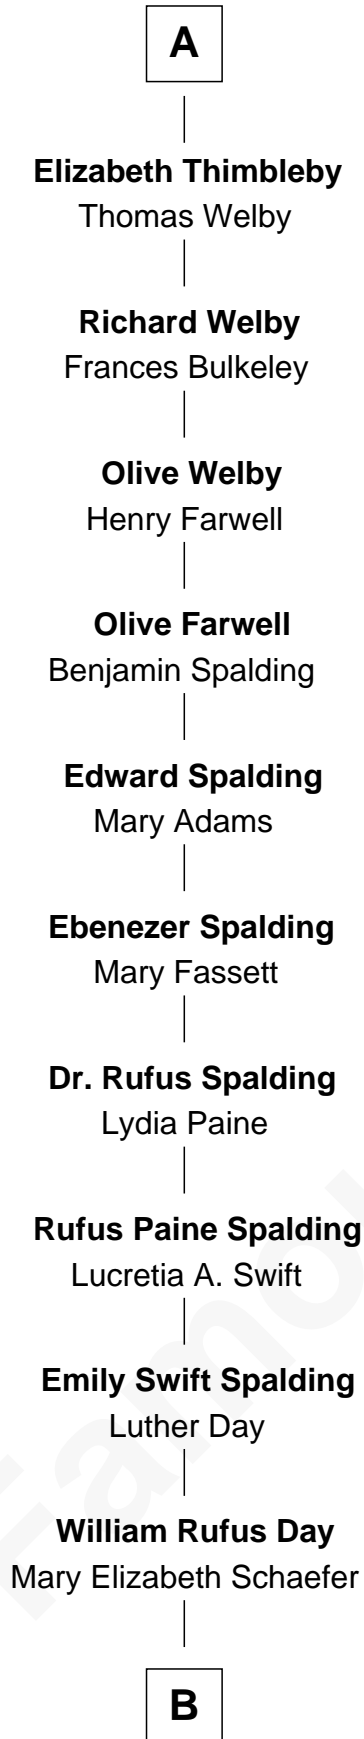

FamousKin.com Relationship Chart of

Anna Gunn

TV and Movie Actress

6th cousin 14 times removed of

Anne Boleyn

2nd Wife of King Henry VIII

Sir William de Ros
Margery de Badlesmere

Thomas de Ros
Beatrice de Stafford

Margaret de Ros
Sir Reynold Grey

Margaret Grey
Sir William Bonville

Elizabeth Bonville
William Talboys

Sir Robert Talboys
Elizabeth Heron

Maud Talboys
Sir Robert Tyrwhit

Katharine Tyrwhit
Sir Richard Thimbleby

A

Maud de Roos
John de Welles

Anne de Welles
James Butler

James Butler
Joan Beauchamp

Sir Thomas Butler
Anne Hankeford

Margaret Butler
Sir William Boleyn

Thomas Boleyn
Elizabeth Howard

Anne Boleyn
Wife of King Henry VIII

B

—
Luther N. Day
Ida McKinley Barber

—
Ida McKinley Day
Clemens Earl Gunn

—
Clemens Earl Gunn
Sharon Anna Kathryn Peters

—
Anna Gunn
TV and Movie Actress

FamousKin.com