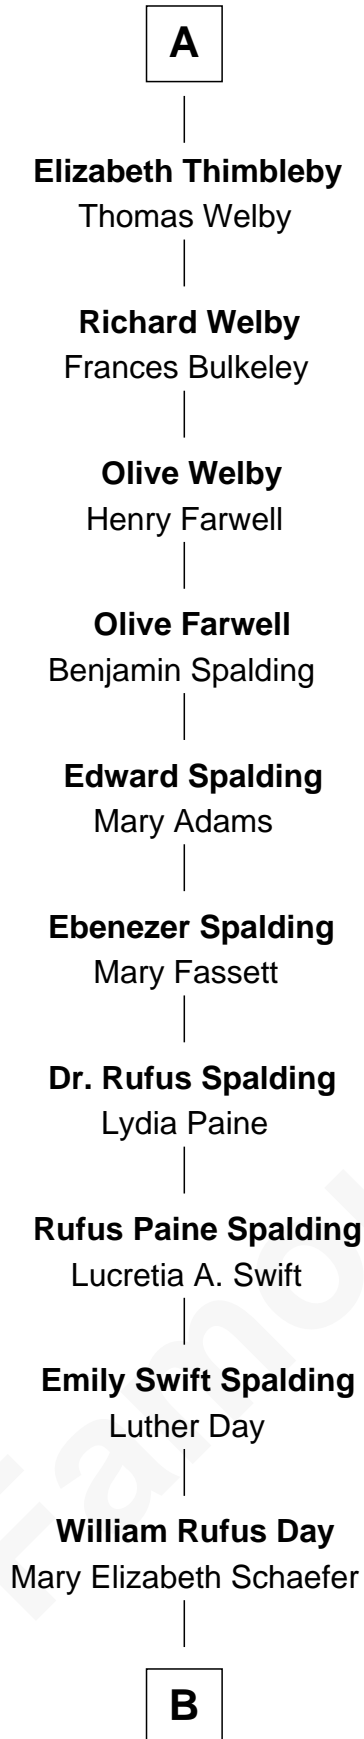

FamousKin.com Relationship Chart of

Anna Gunn

TV and Movie Actress

5th cousin 15 times removed of

Anne Boleyn

2nd Wife of King Henry VIII

John de Mowbray
Elizabeth de Segrave

Joan de Mowbray
Sir Thomas Grey

Maud Grey
Sir Robert Ogle

Anne Ogle
Sir William Heron

Elizabeth Heron
Sir John Heron

Elizabeth Heron
Sir Robert Talboys

Maud Talboys
Sir Robert Tyrwhit

Katharine Tyrwhit
Sir Richard Thimbleby

A

Sir Thomas Mowbray
Elizabeth Fitzalan

Margaret Mowbray
Sir Robert Howard

Sir John Howard
Katherine Moleyns

Sir Thomas Howard
Elizabeth Tilney

Elizabeth Howard
Thomas Boleyn

Anne Boleyn
Wife of King Henry VIII

B

—
Luther N. Day
Ida McKinley Barber