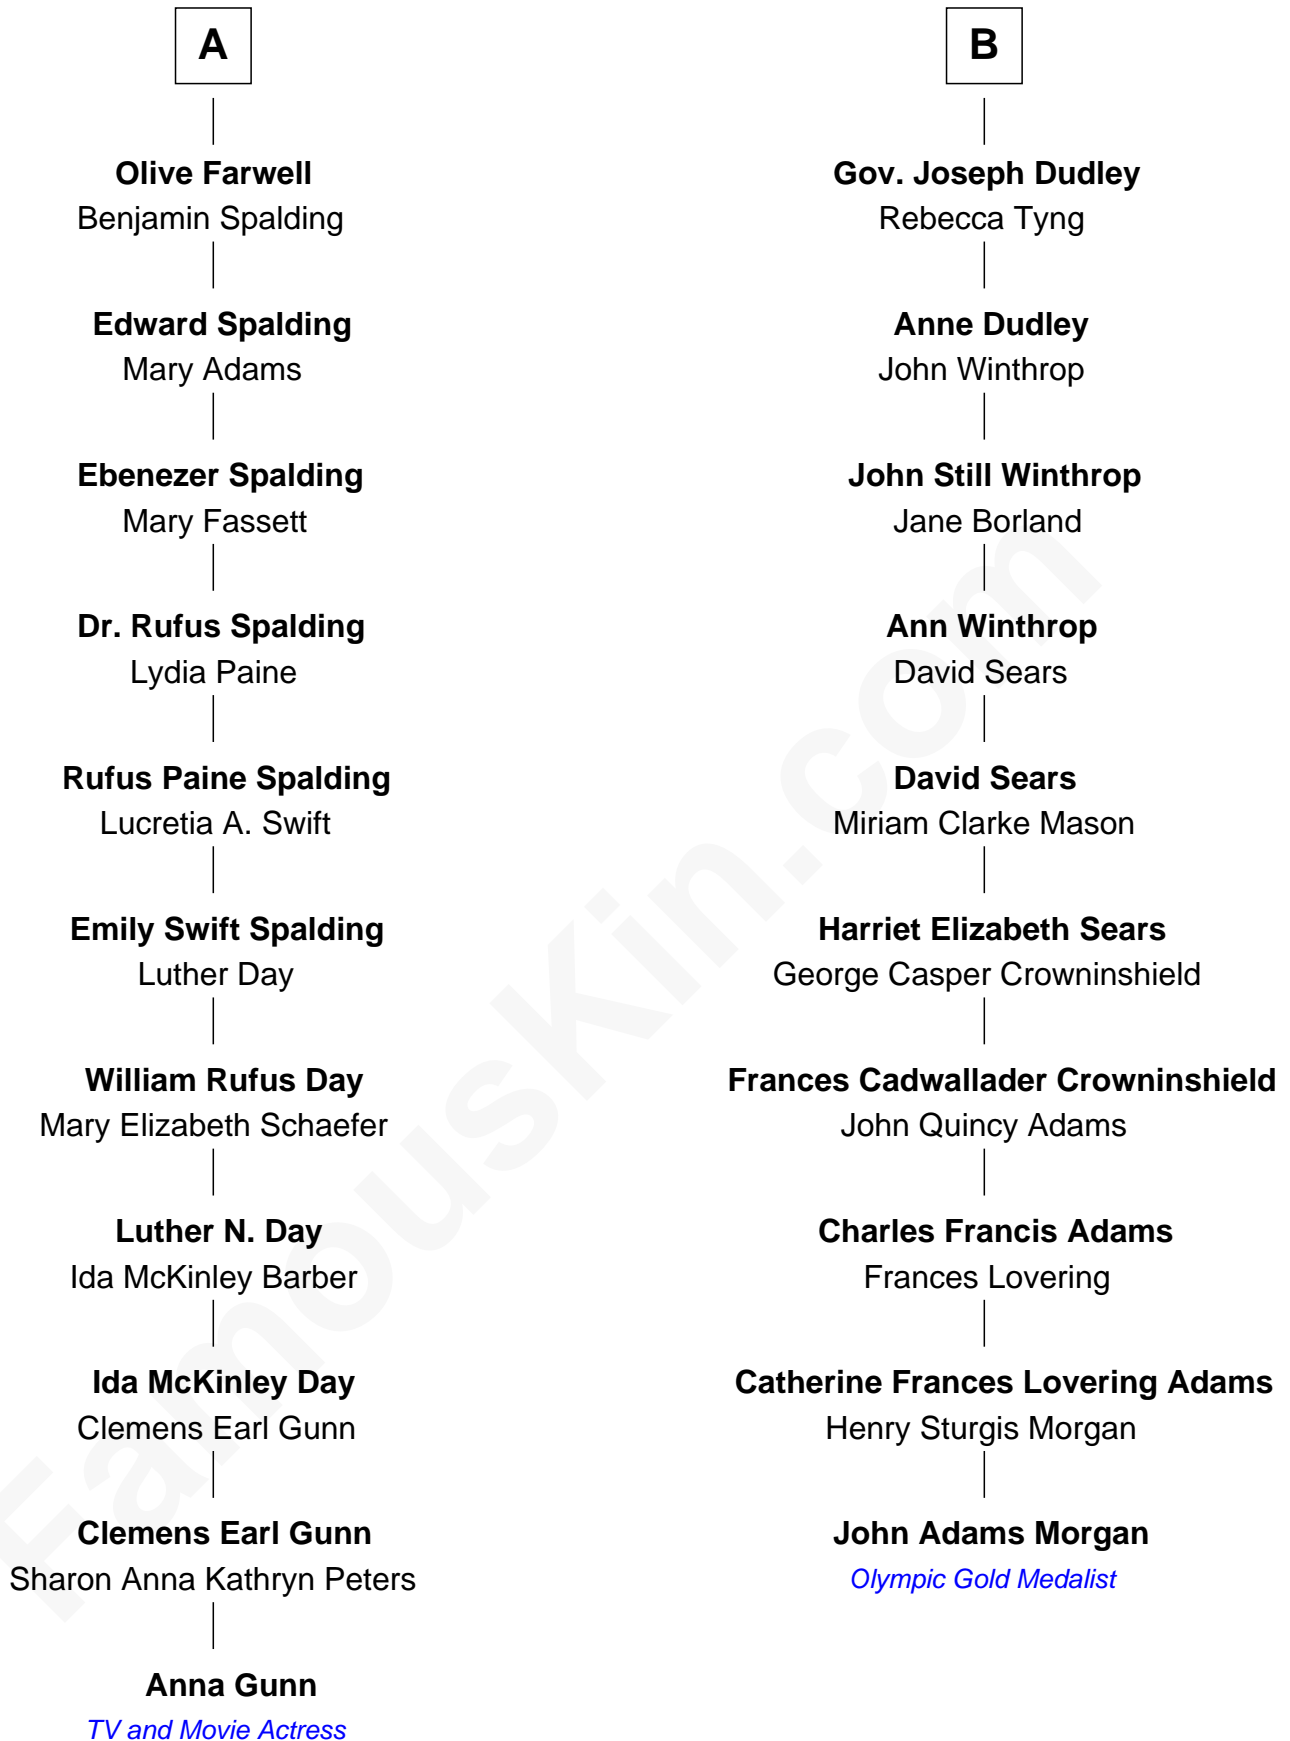

# FamousKin.com Relationship Chart of

**Anna Gunn**

*TV and Movie Actress*

16th cousin 1 time removed of

**John Adams Morgan**

*1952 Olympic Sailing Gold Medalist*

Anna Gunn photo by [Gage Skidmore](#) (CC BY-SA 2.0)